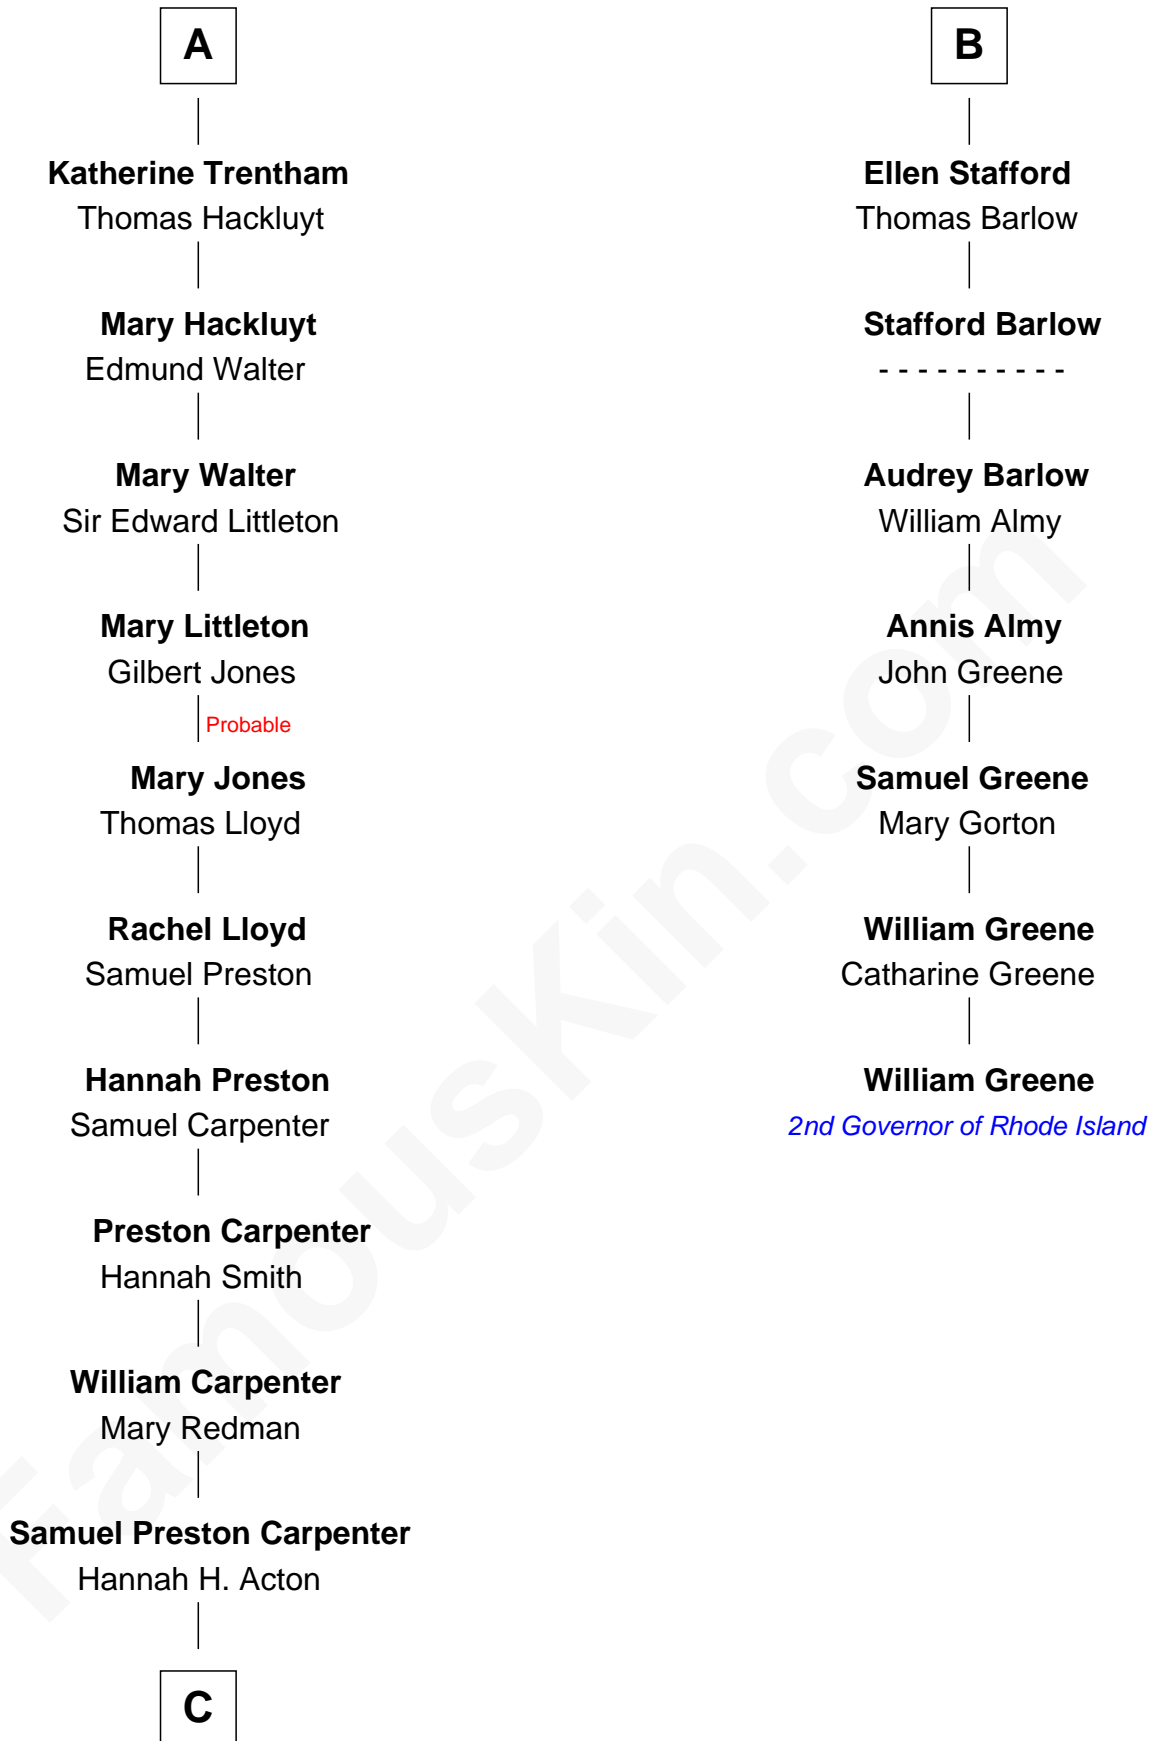

FamousKin.com
Relationship Chart of
Christopher Reeve
Movie Actor

13th cousin 8 times removed of
William Greene
2nd Governor of Rhode Island

C

—
Sarah Wyatt Carpenter

Richard Henry Reeve

—
Augustus Henry Reeve

Margaretta Willis Baldwin

—
Richard Henry Reeve

Anne Conrad D'Olier

—
Franklin D'Olier Reeve

Barbara Pitney Lamb

—
Christopher Reeve

Movie Actor