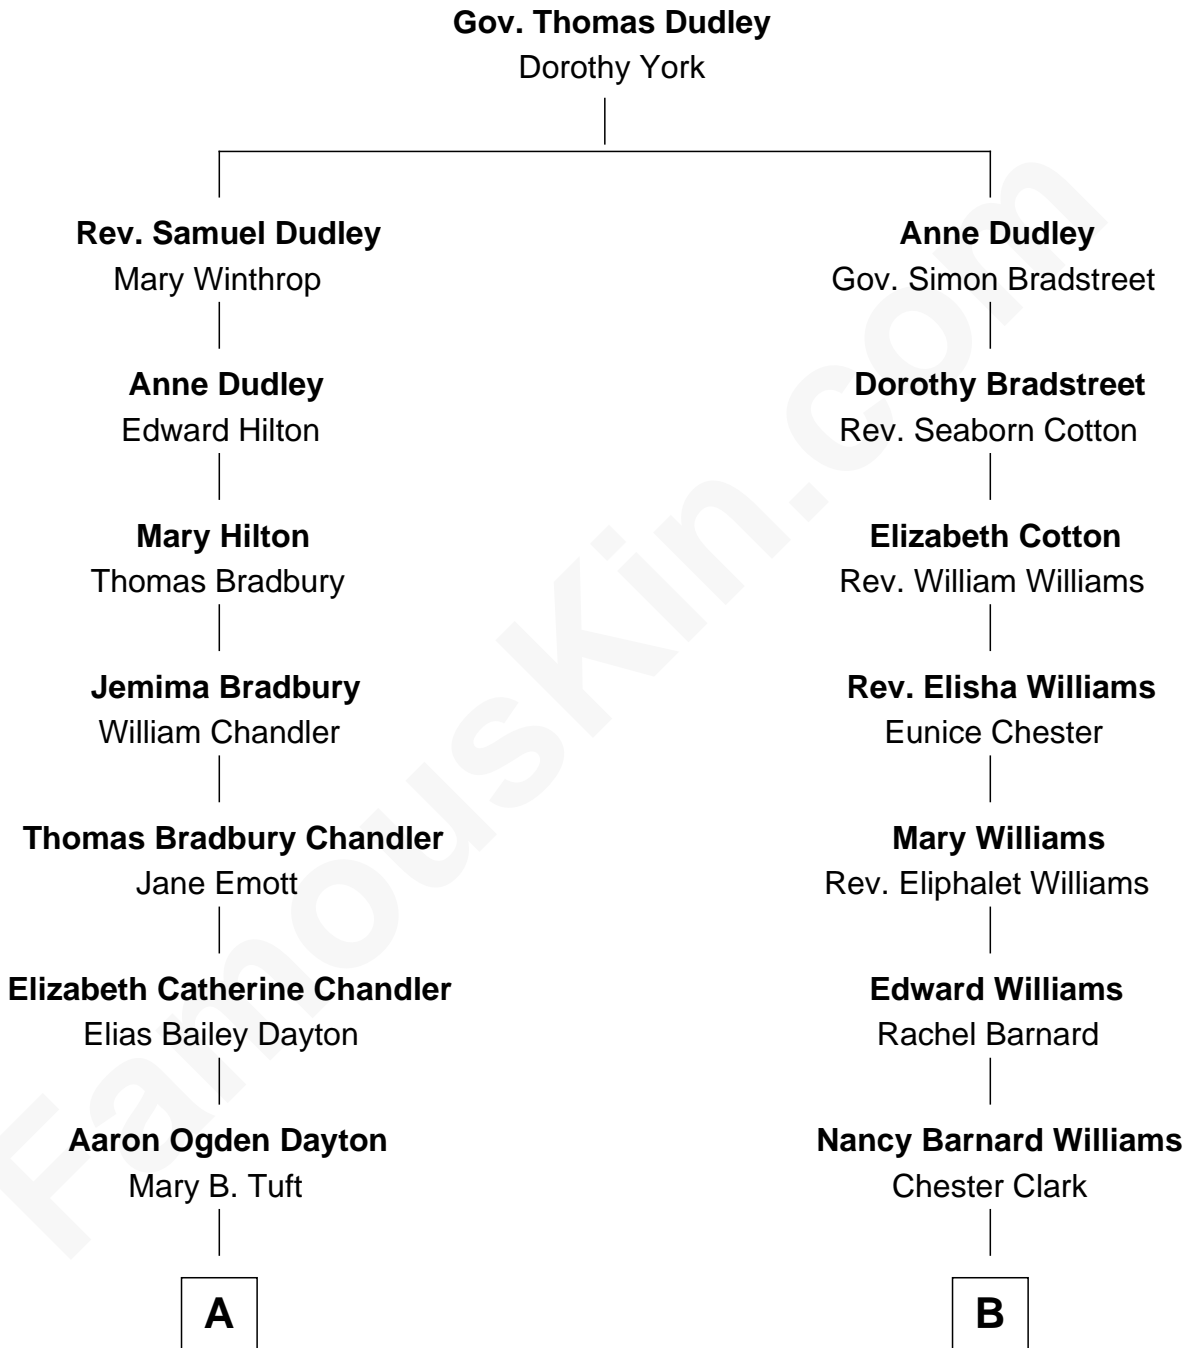

**FamousKin.com**  
**Relationship Chart of**  
**Christopher Reeve**  
*Movie Actor*

11th cousin 1 time removed of

**Kate Upton**  
*Sports Illustrated Swimsuit Cover Model*

**A**

**Katherine Irving Dayton**

Henry Baldwin

**Margaretta Willis Baldwin**

Augustus Henry Reeve

**Richard Henry Reeve**

Anne Conrad D'Olier

**Franklin D'Olier Reeve**

Barbara Pitney Lamb

**Christopher Reeve**

*Movie Actor*

**B**

**Susan Wright Clark**

Rev. Josiah Tyler

**William Chester Tyler**

Laura Leland Brooks

**Margaret Hastings Tyler**

Charles Henry Vial

**Elizabeth Brooks Vial**

Stephen Edward Upton

**Jefferson Matthew Upton**

Shelley Fawn Davis

**Kate Upton**

*Model and Actress*