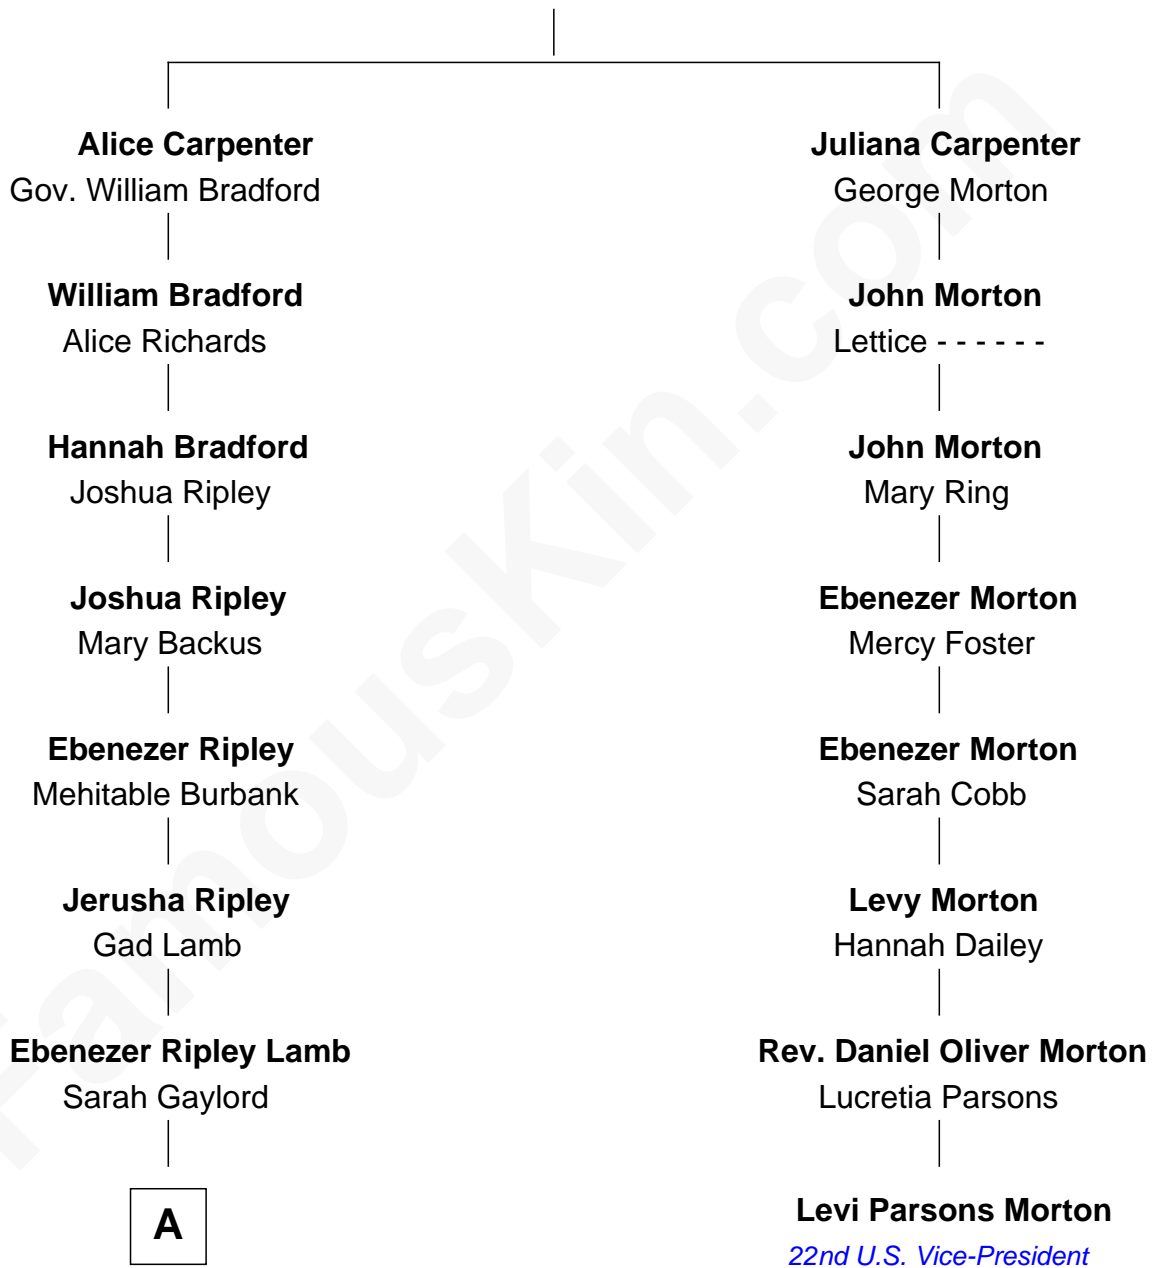

FamousKin.com
Relationship Chart of
Christopher Reeve
Movie Actor

7th cousin 4 times removed of
Levi Parsons Morton
22nd U.S. Vice-President

Alexander Carpenter

A

—
Charles Christian Lamb
Elizabeth Annette Russell

—
Bert Israel Lamb
Harriet Davis

—
Horace Rand Lamb
Beatrice Louise Pitney

—
Barbara Pitney Lamb
Franklin D'Olier Reeve

—
Christopher Reeve
Movie Actor