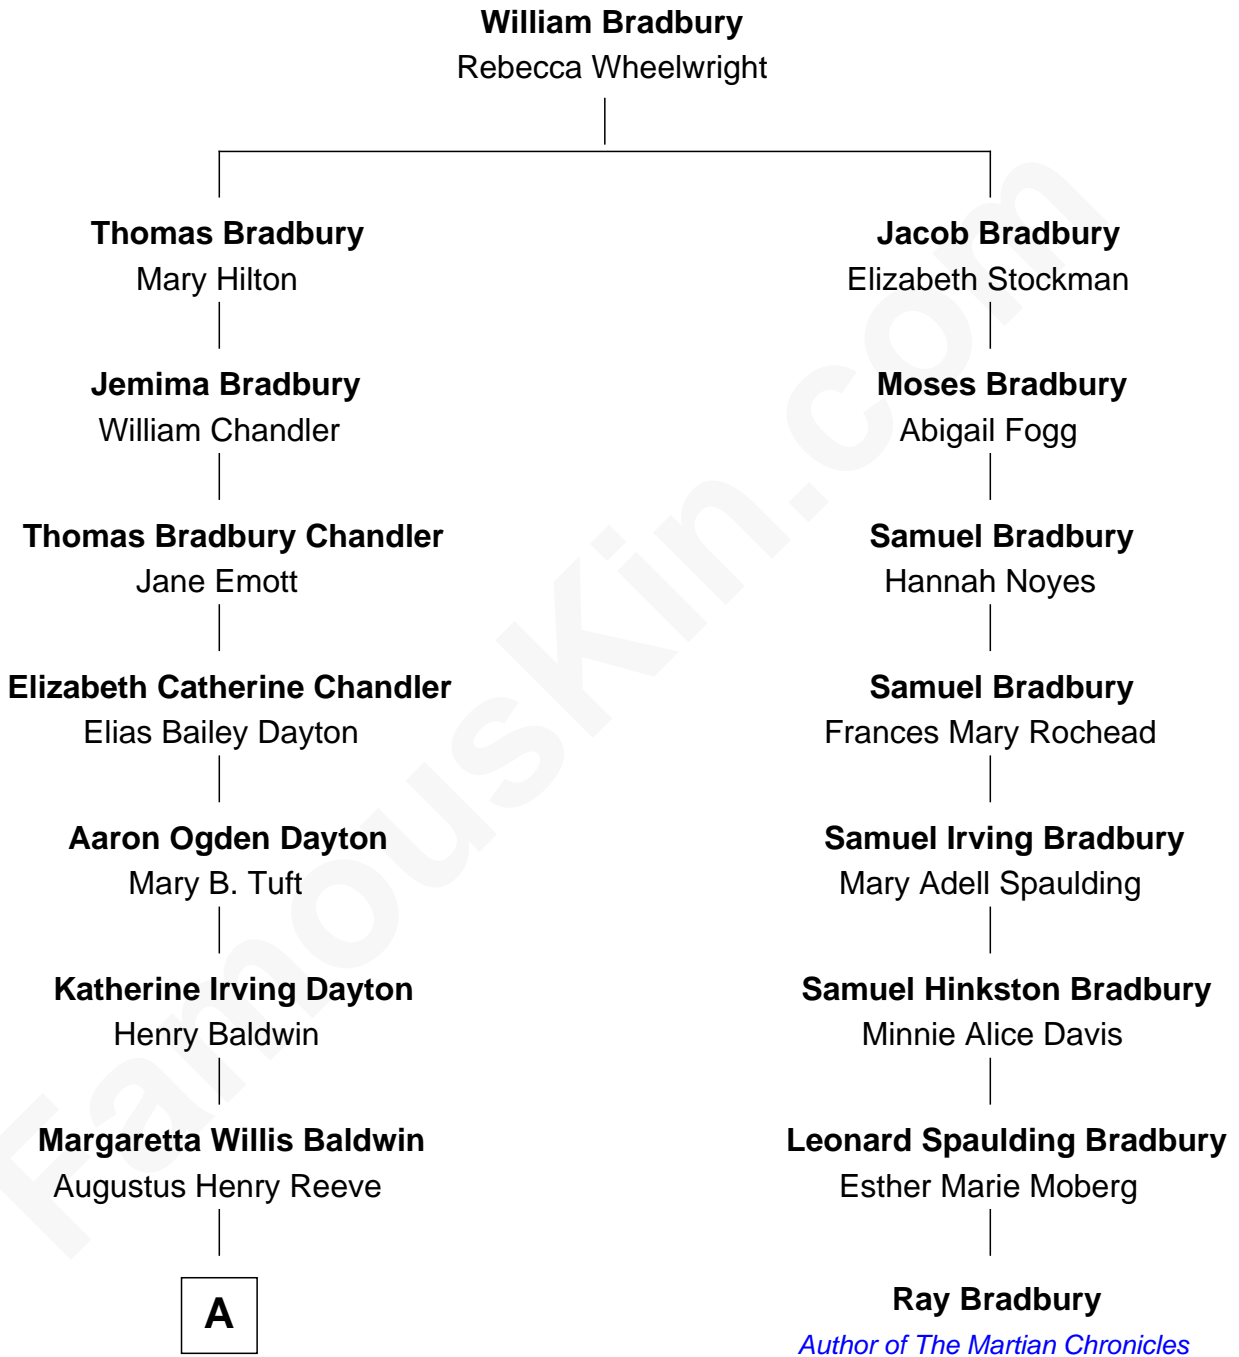

FamousKin.com
Relationship Chart of
Christopher Reeve
Movie Actor

7th cousin 2 times removed of
Ray Bradbury
Author of The Martian Chronicles

A

Richard Henry Reeve

Anne Conrad D'Olier

Franklin D'Olier Reeve

Barbara Pitney Lamb

Christopher Reeve

Movie Actor