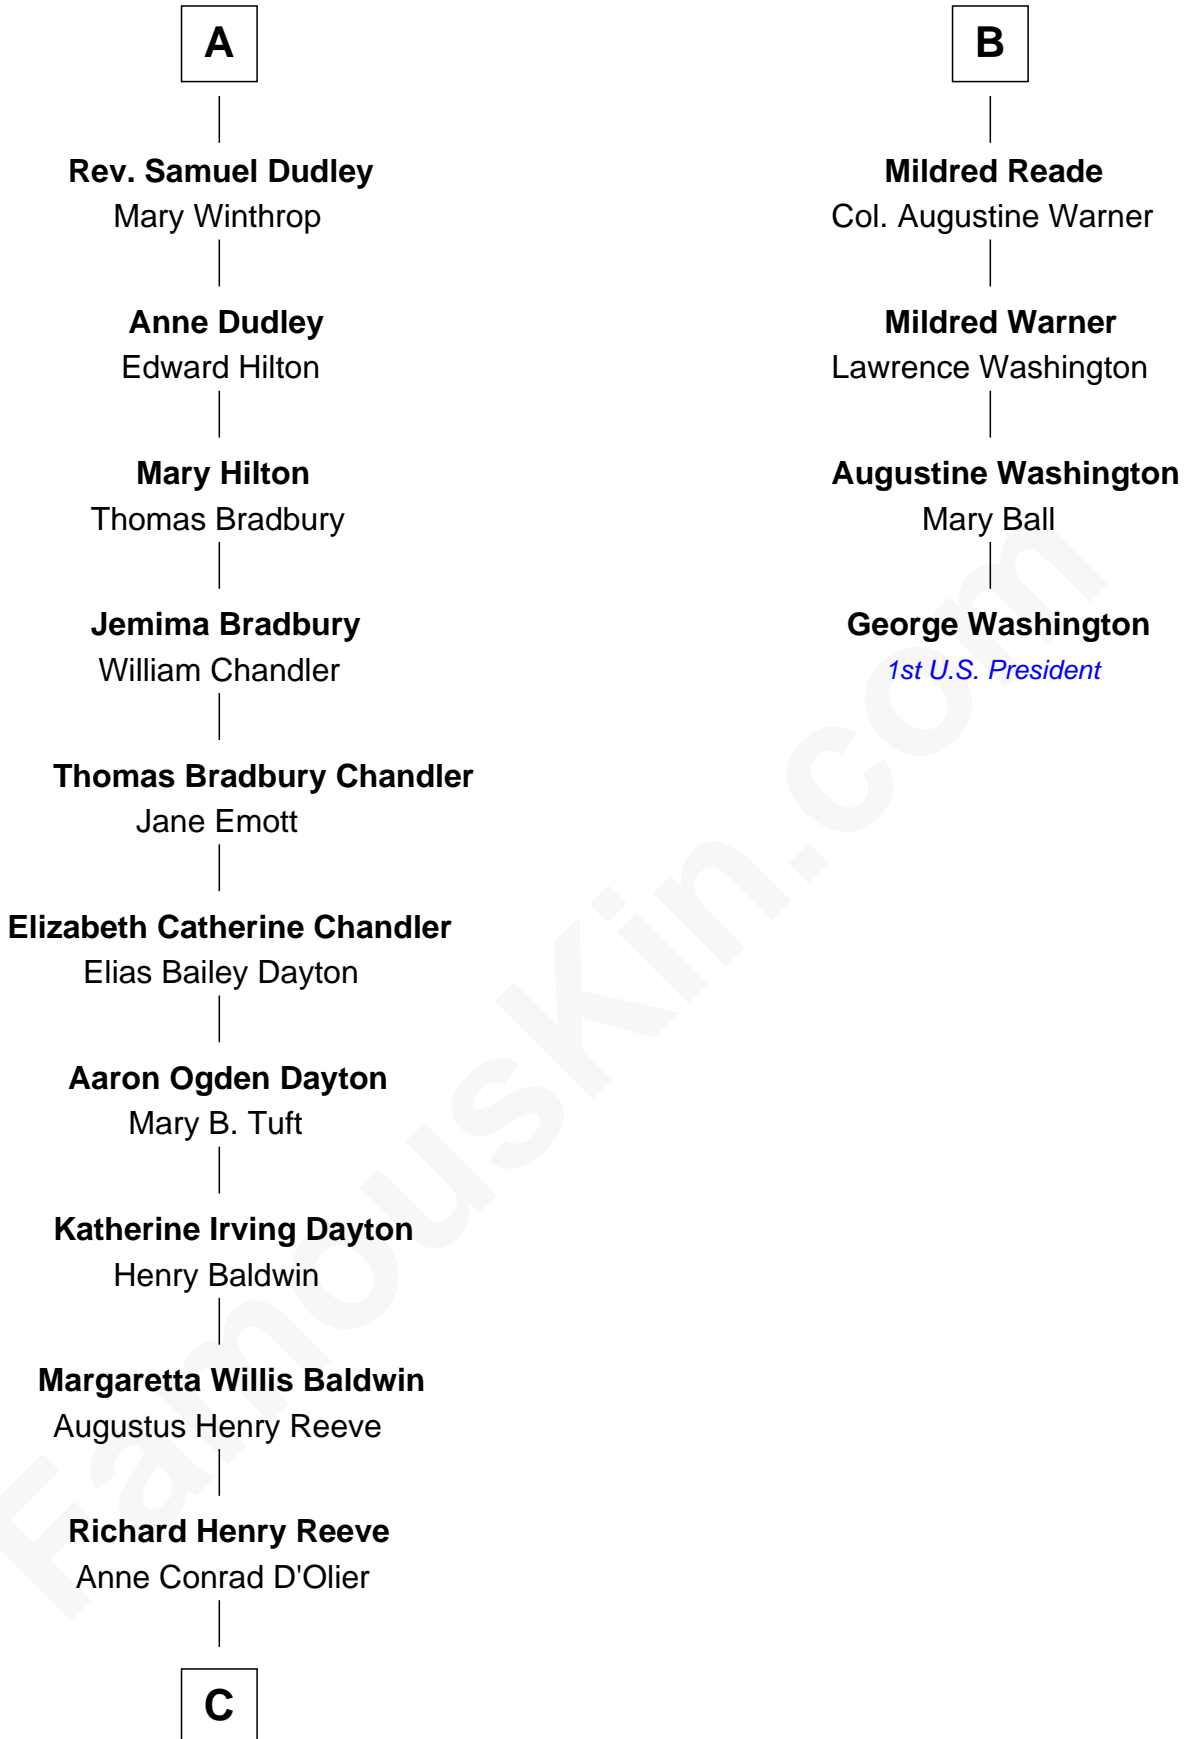

FamousKin.com
Relationship Chart of
Christopher Reeve
Movie Actor

10th cousin 8 times removed of
George Washington
1st U.S. President

C

Franklin D'Olier Reeve

Barbara Pitney Lamb

Christopher Reeve

Movie Actor

FamousKin.com