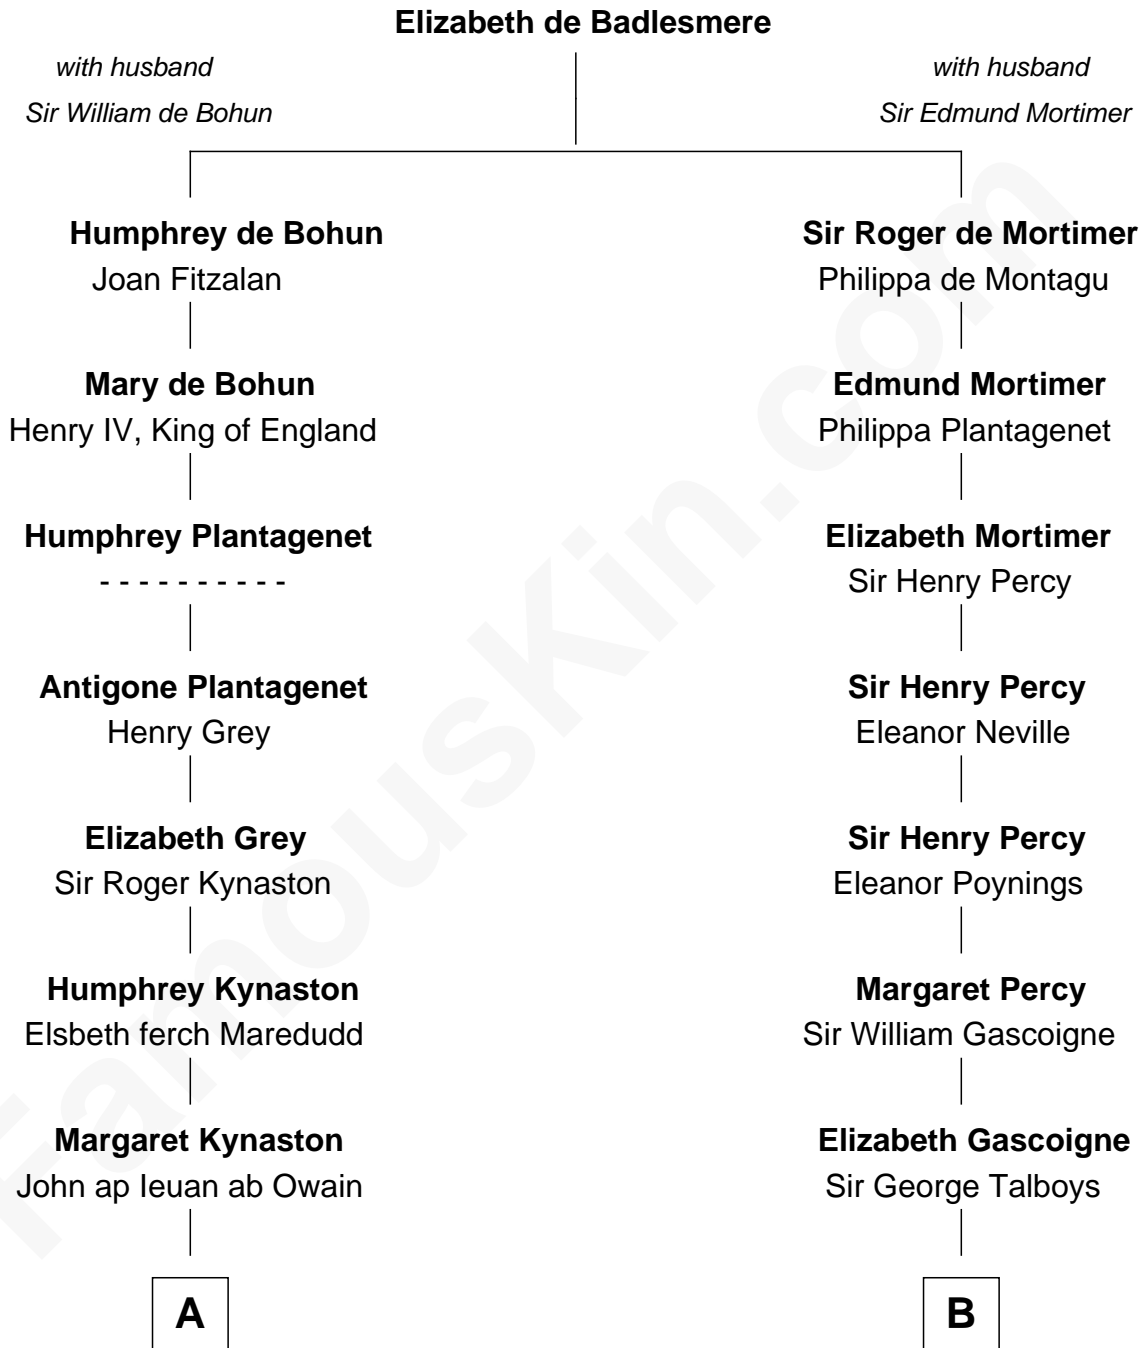

FamousKin.com
Relationship Chart of
Christopher Reeve
Movie Actor

14th cousin 6 times removed of
George Washington
1st U.S. President

C

—
Augustus Henry Reeve
Margaretta Willis Baldwin

—
Richard Henry Reeve
Anne Conrad D'Olier

—
Franklin D'Olier Reeve
Barbara Pitney Lamb

—
Christopher Reeve
Movie Actor

FamousKin.com