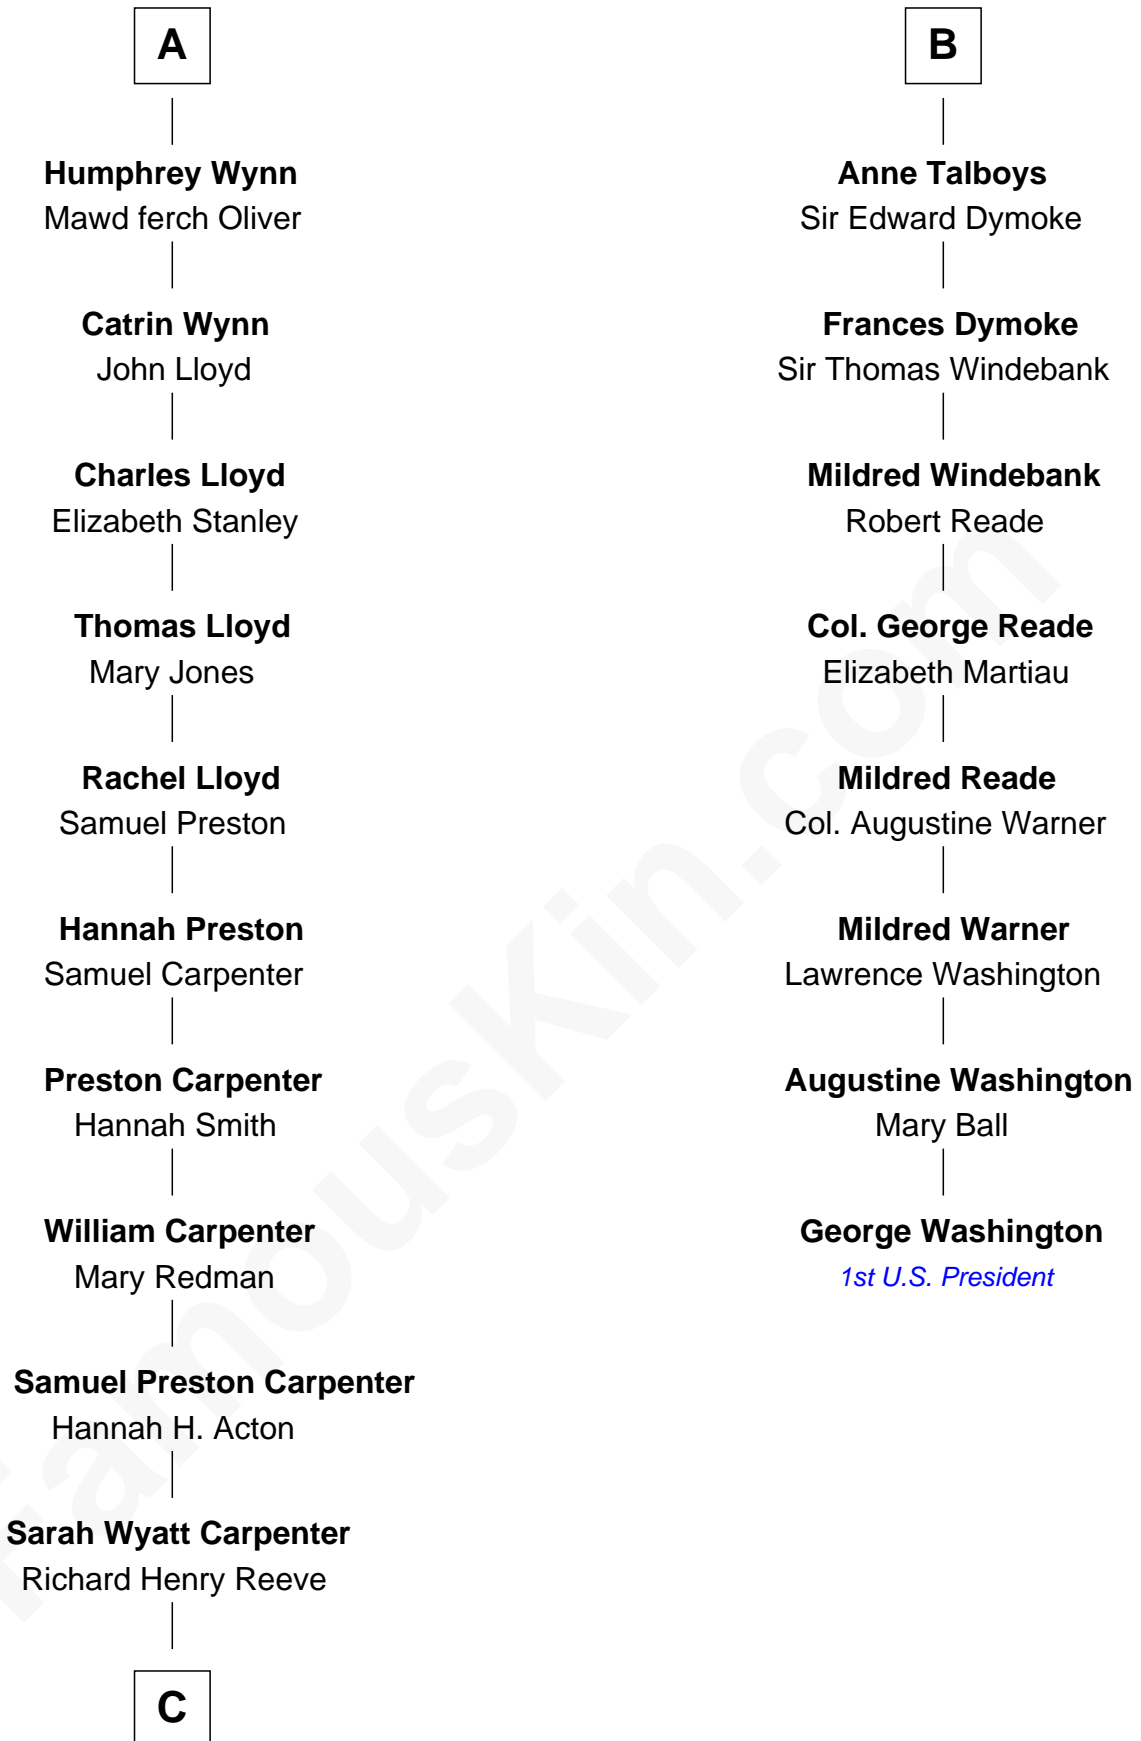

FamousKin.com
Relationship Chart of
Christopher Reeve
Movie Actor

14th cousin 6 times removed of
George Washington
1st U.S. President

C

—
Augustus Henry Reeve
Margaretta Willis Baldwin

—
Richard Henry Reeve
Anne Conrad D'Olier

—
Franklin D'Olier Reeve
Barbara Pitney Lamb

—
Christopher Reeve
Movie Actor

FamousKin.com