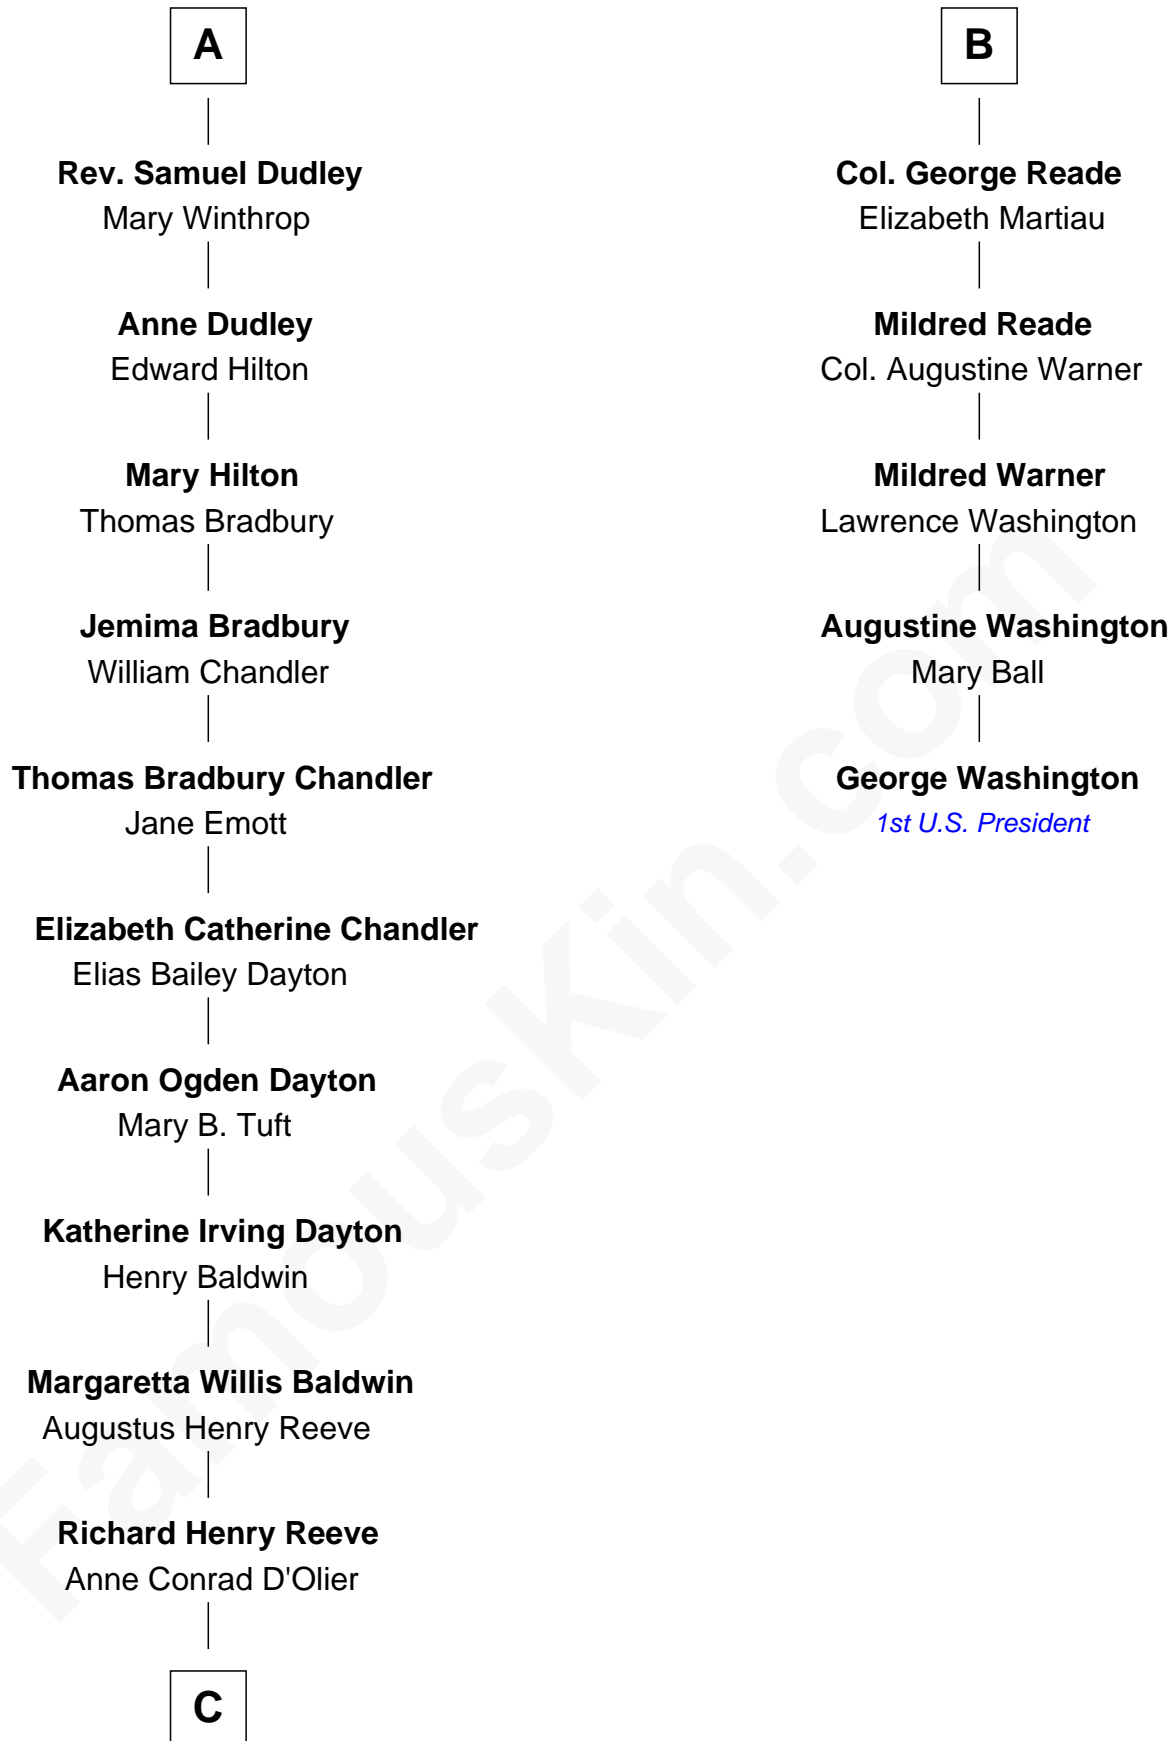

FamousKin.com
Relationship Chart of
Christopher Reeve
Movie Actor

11th cousin 7 times removed of
George Washington
1st U.S. President

C

Franklin D'Olier Reeve

Barbara Pitney Lamb

Christopher Reeve

Movie Actor

FamousKin.com