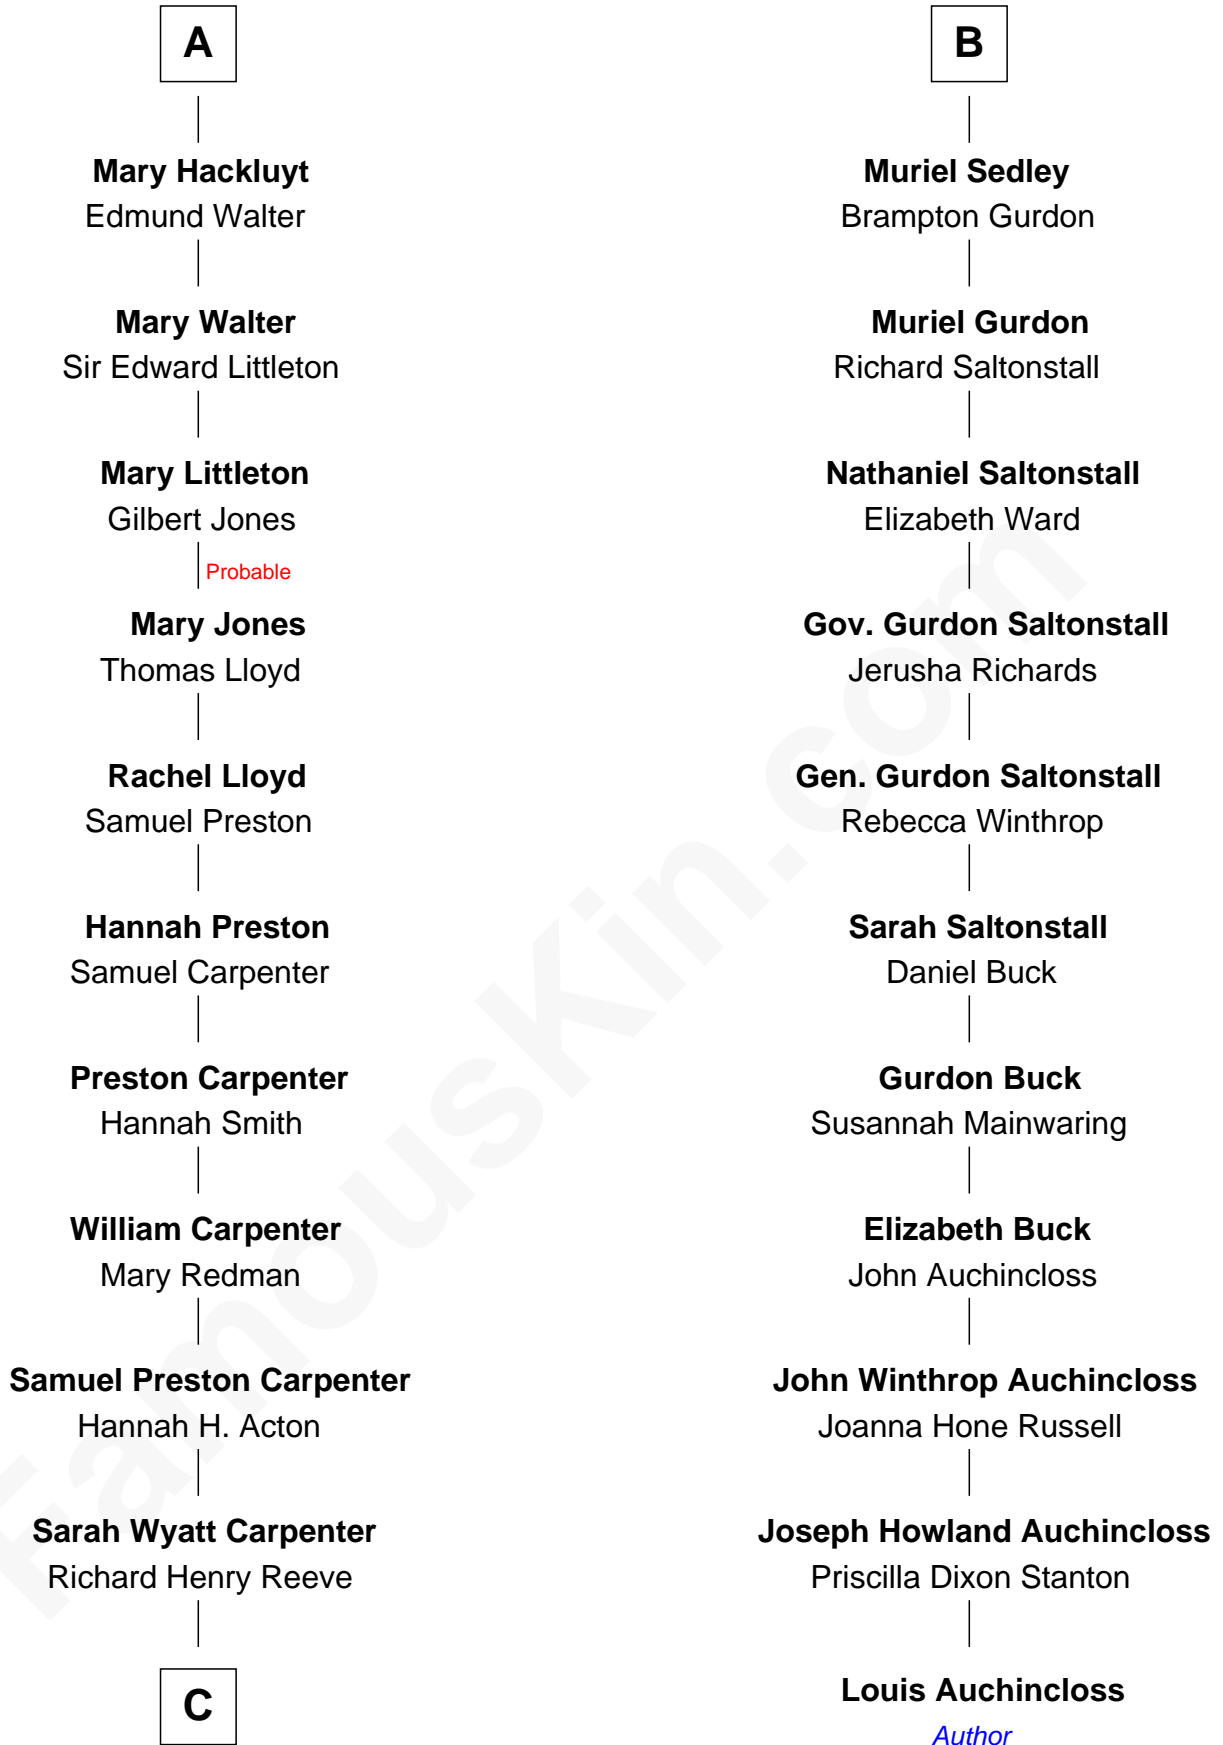

FamousKin.com
Relationship Chart of
Christopher Reeve
Movie Actor

17th cousin 3 times removed of
Louis Auchincloss
Author

C

—
Augustus Henry Reeve
Margaretta Willis Baldwin

—
Richard Henry Reeve
Anne Conrad D'Olier

—
Franklin D'Olier Reeve
Barbara Pitney Lamb

—
Christopher Reeve
Movie Actor

FamousKin.com