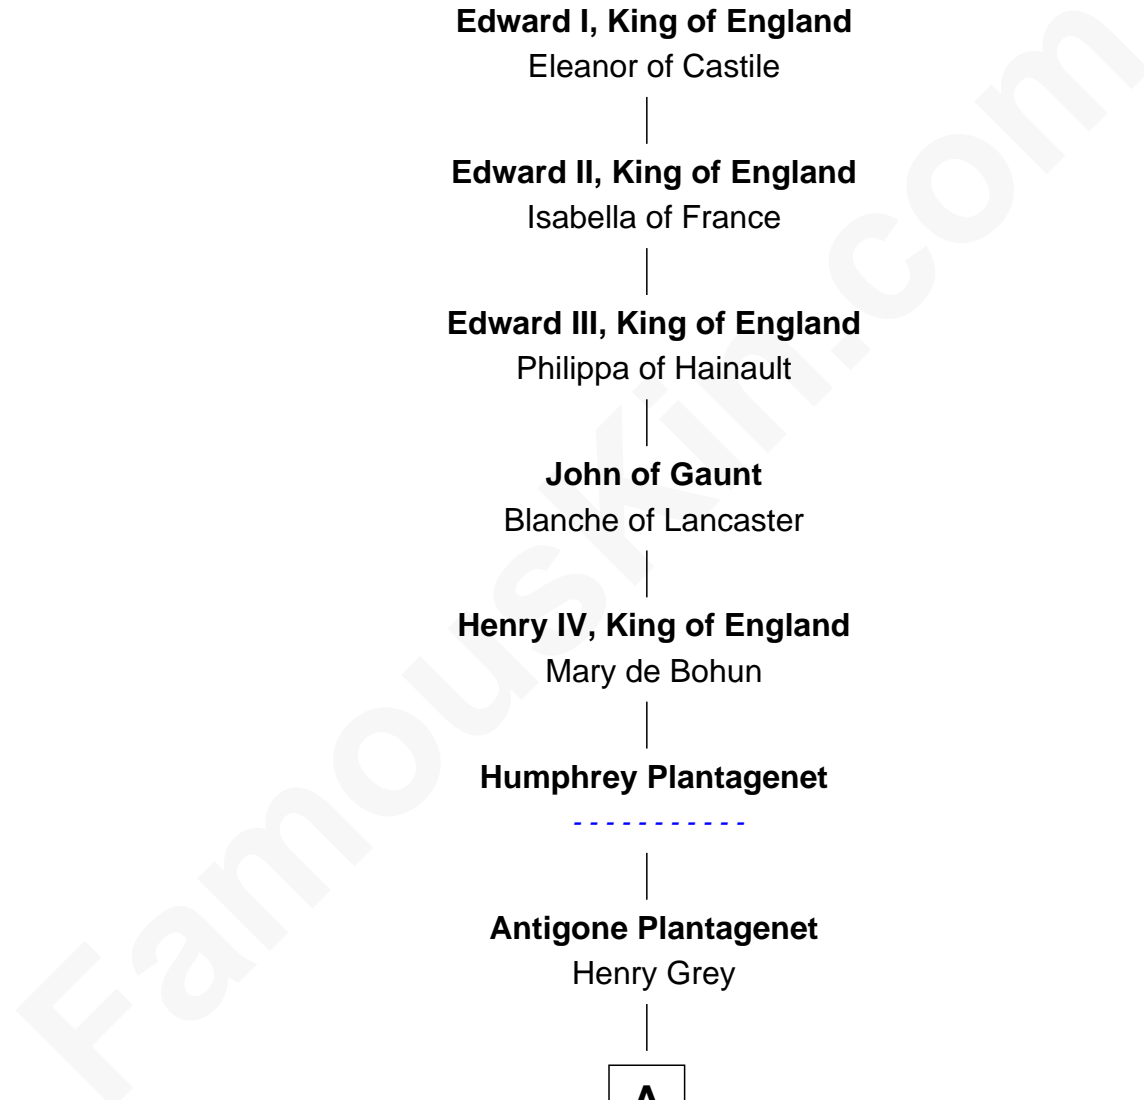

FamousKin.com Relationship Chart of

Christopher Reeve

Movie Actor

22nd Great-grandson of

King Henry III

King of England

King Henry III

Eleanor of Provence

Edward I, King of England

Eleanor of Castile

Edward II, King of England

Isabella of France

Edward III, King of England

Philippa of Hainault

John of Gaunt

Blanche of Lancaster

Henry IV, King of England

Mary de Bohun

Humphrey Plantagenet

Antigone Plantagenet

Henry Grey

A

A

Elizabeth Grey
Sir Roger Kynaston