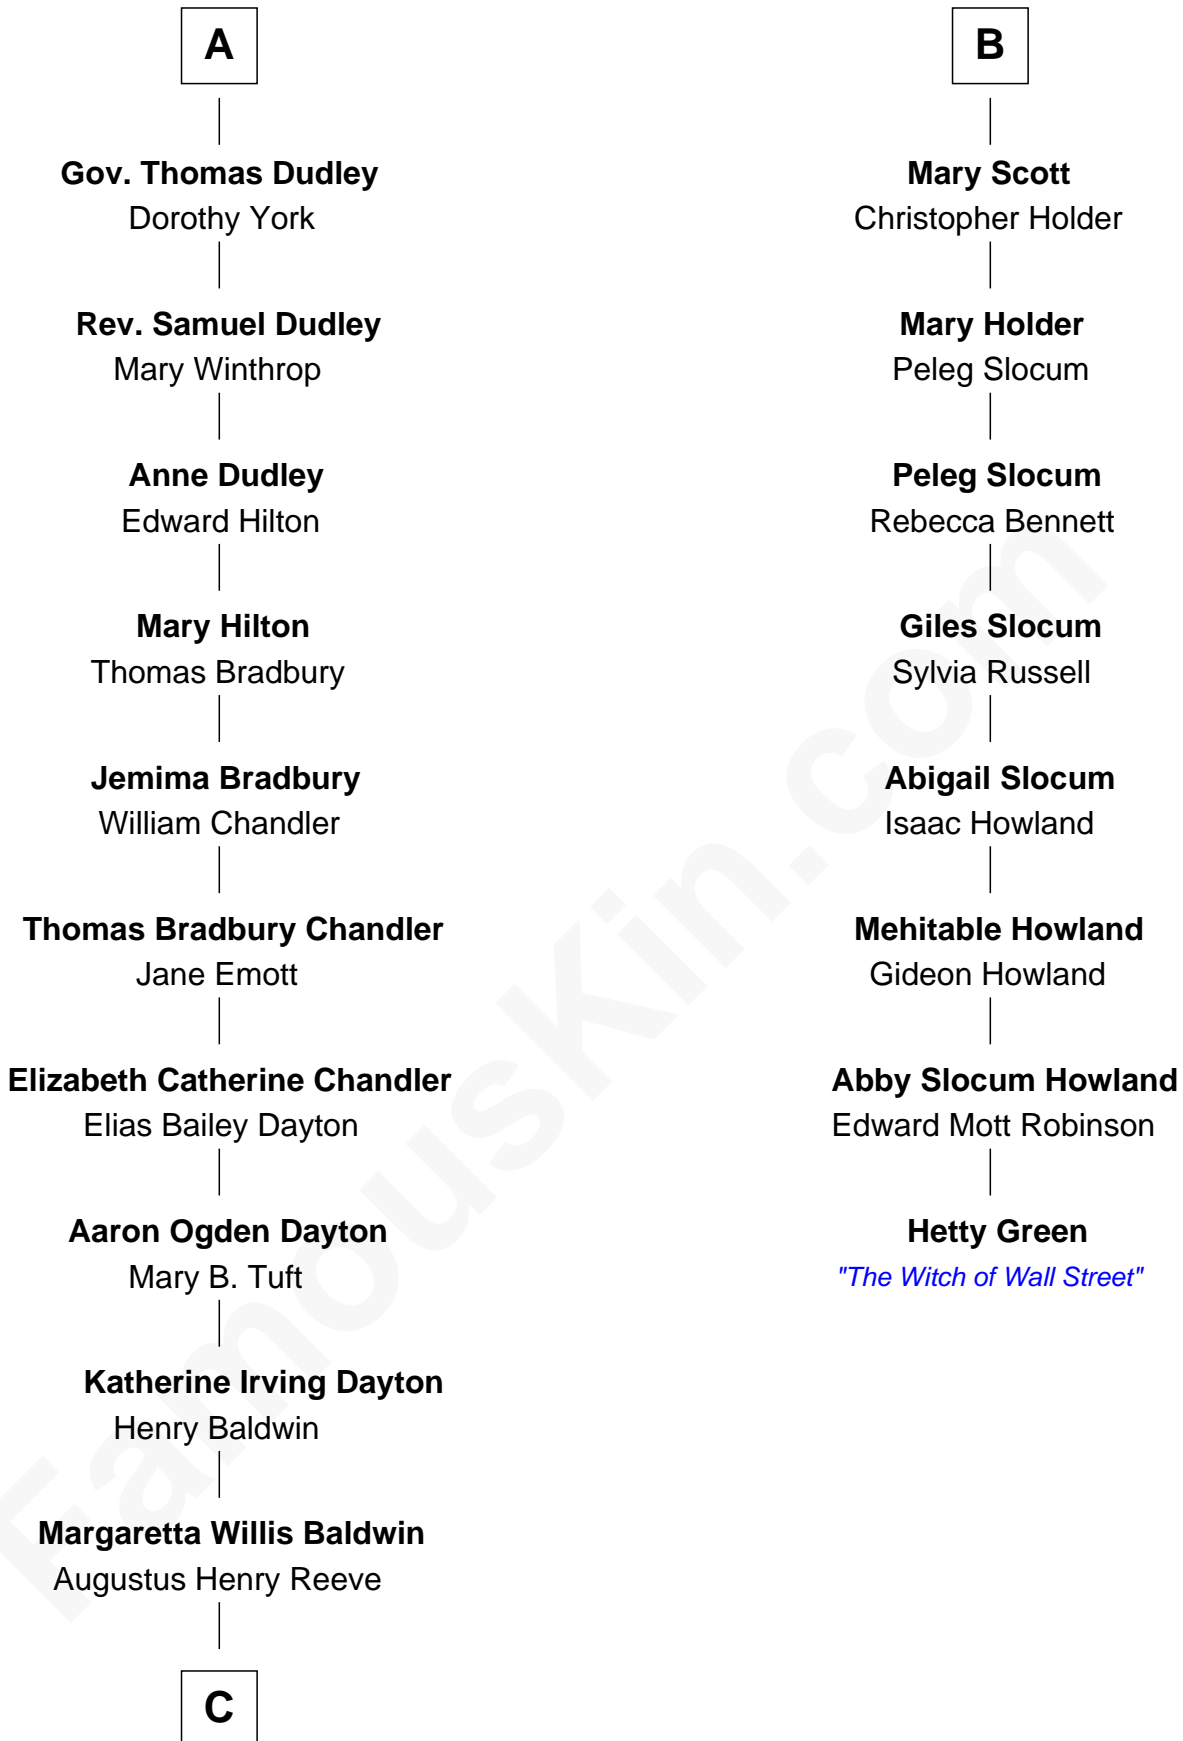

FamousKin.com
Relationship Chart of
Christopher Reeve
Movie Actor

14th cousin 5 times removed of
Hetty Green
"The Witch of Wall Street"

C

Richard Henry Reeve

Anne Conrad D'Olier

Franklin D'Olier Reeve

Barbara Pitney Lamb