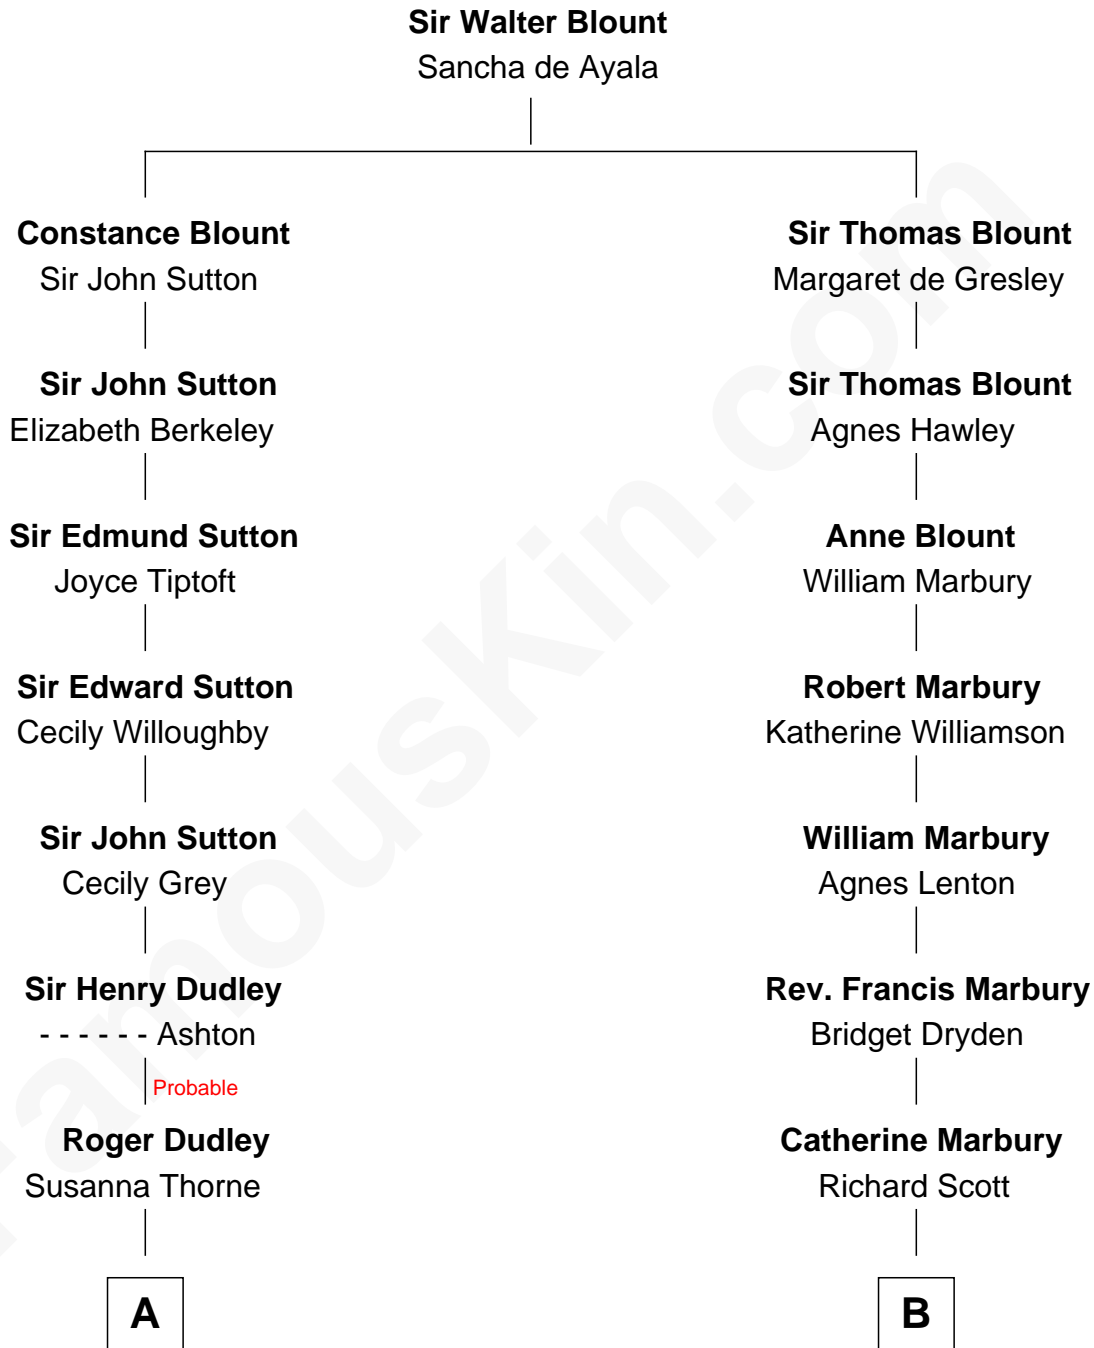

FamousKin.com
Relationship Chart of
Christopher Reeve
Movie Actor

14th cousin 5 times removed of
Hetty Green
"The Witch of Wall Street"

C

Richard Henry Reeve

Anne Conrad D'Olier

Franklin D'Olier Reeve

Barbara Pitney Lamb