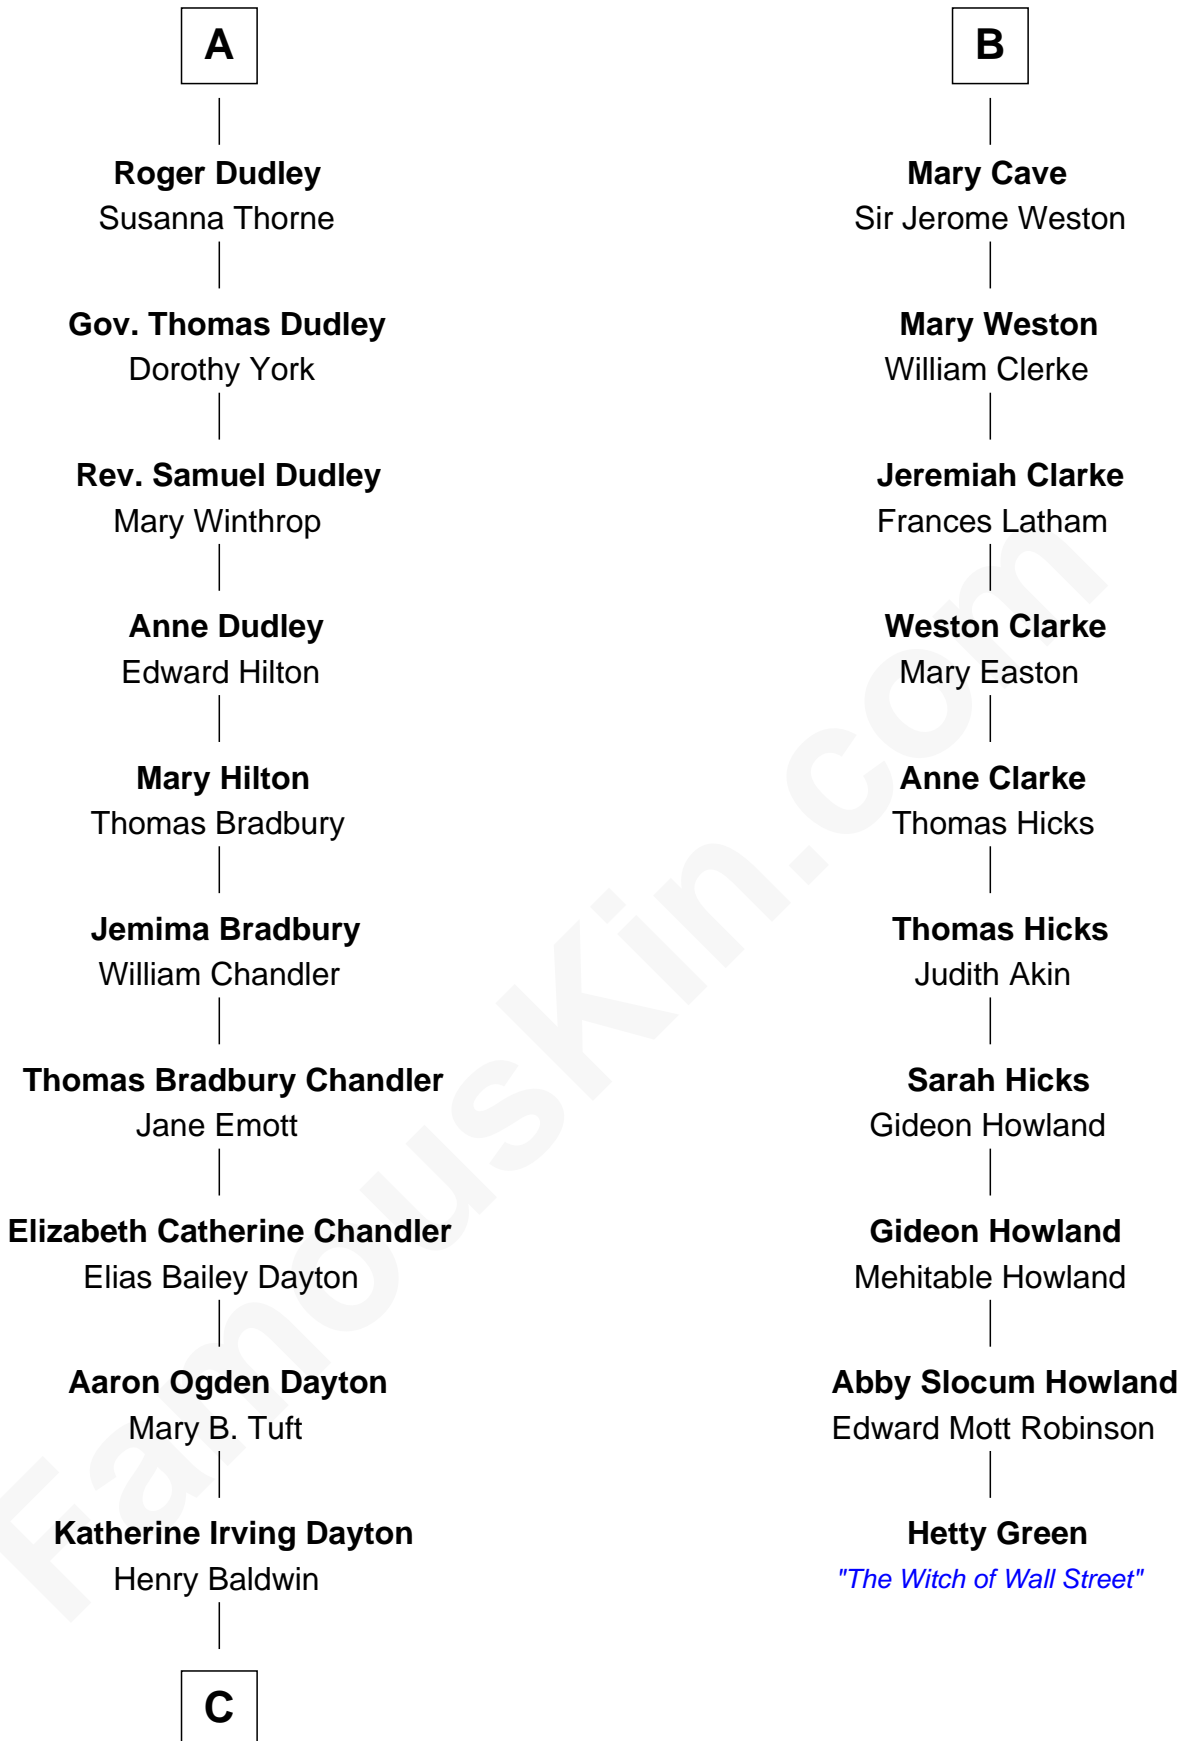

FamousKin.com
Relationship Chart of
Christopher Reeve
Movie Actor

16th cousin 4 times removed of
Hetty Green
"The Witch of Wall Street"

C

—
Margaretta Willis Baldwin

Augustus Henry Reeve

—
Richard Henry Reeve

Anne Conrad D'Olier

—
Franklin D'Olier Reeve

Barbara Pitney Lamb

—
Christopher Reeve

Movie Actor

FamousKin.com