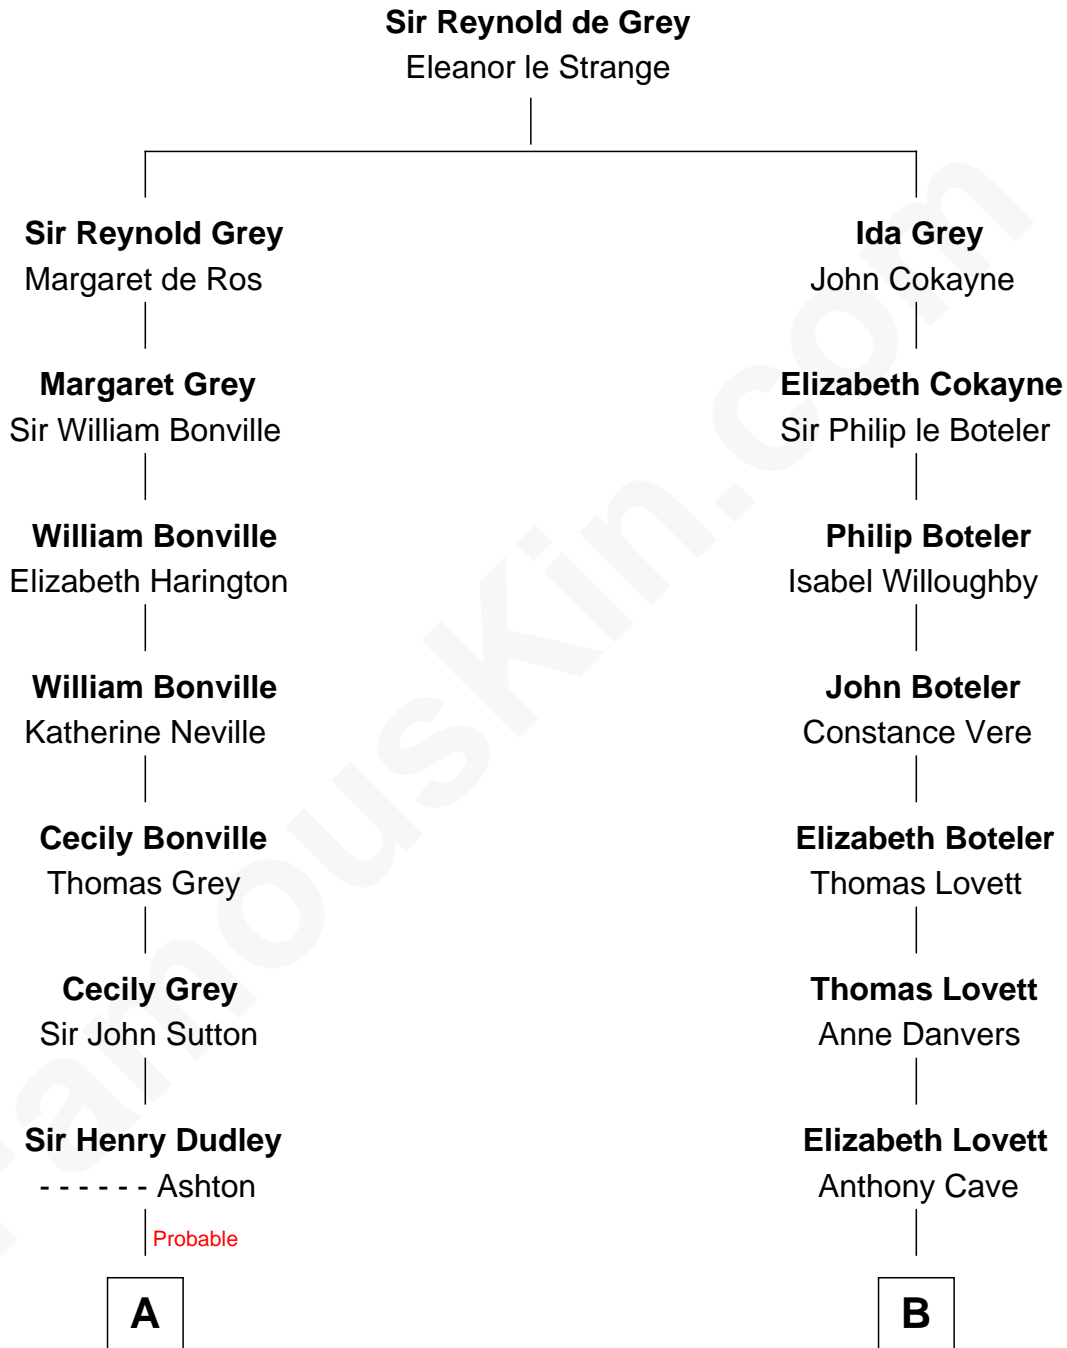

FamousKin.com
Relationship Chart of
Christopher Reeve
Movie Actor

16th cousin 4 times removed of
Hetty Green
"The Witch of Wall Street"

C

—
Margaretta Willis Baldwin

Augustus Henry Reeve

—
Richard Henry Reeve

Anne Conrad D'Olier

—
Franklin D'Olier Reeve

Barbara Pitney Lamb

—
Christopher Reeve

Movie Actor

FamousKin.com