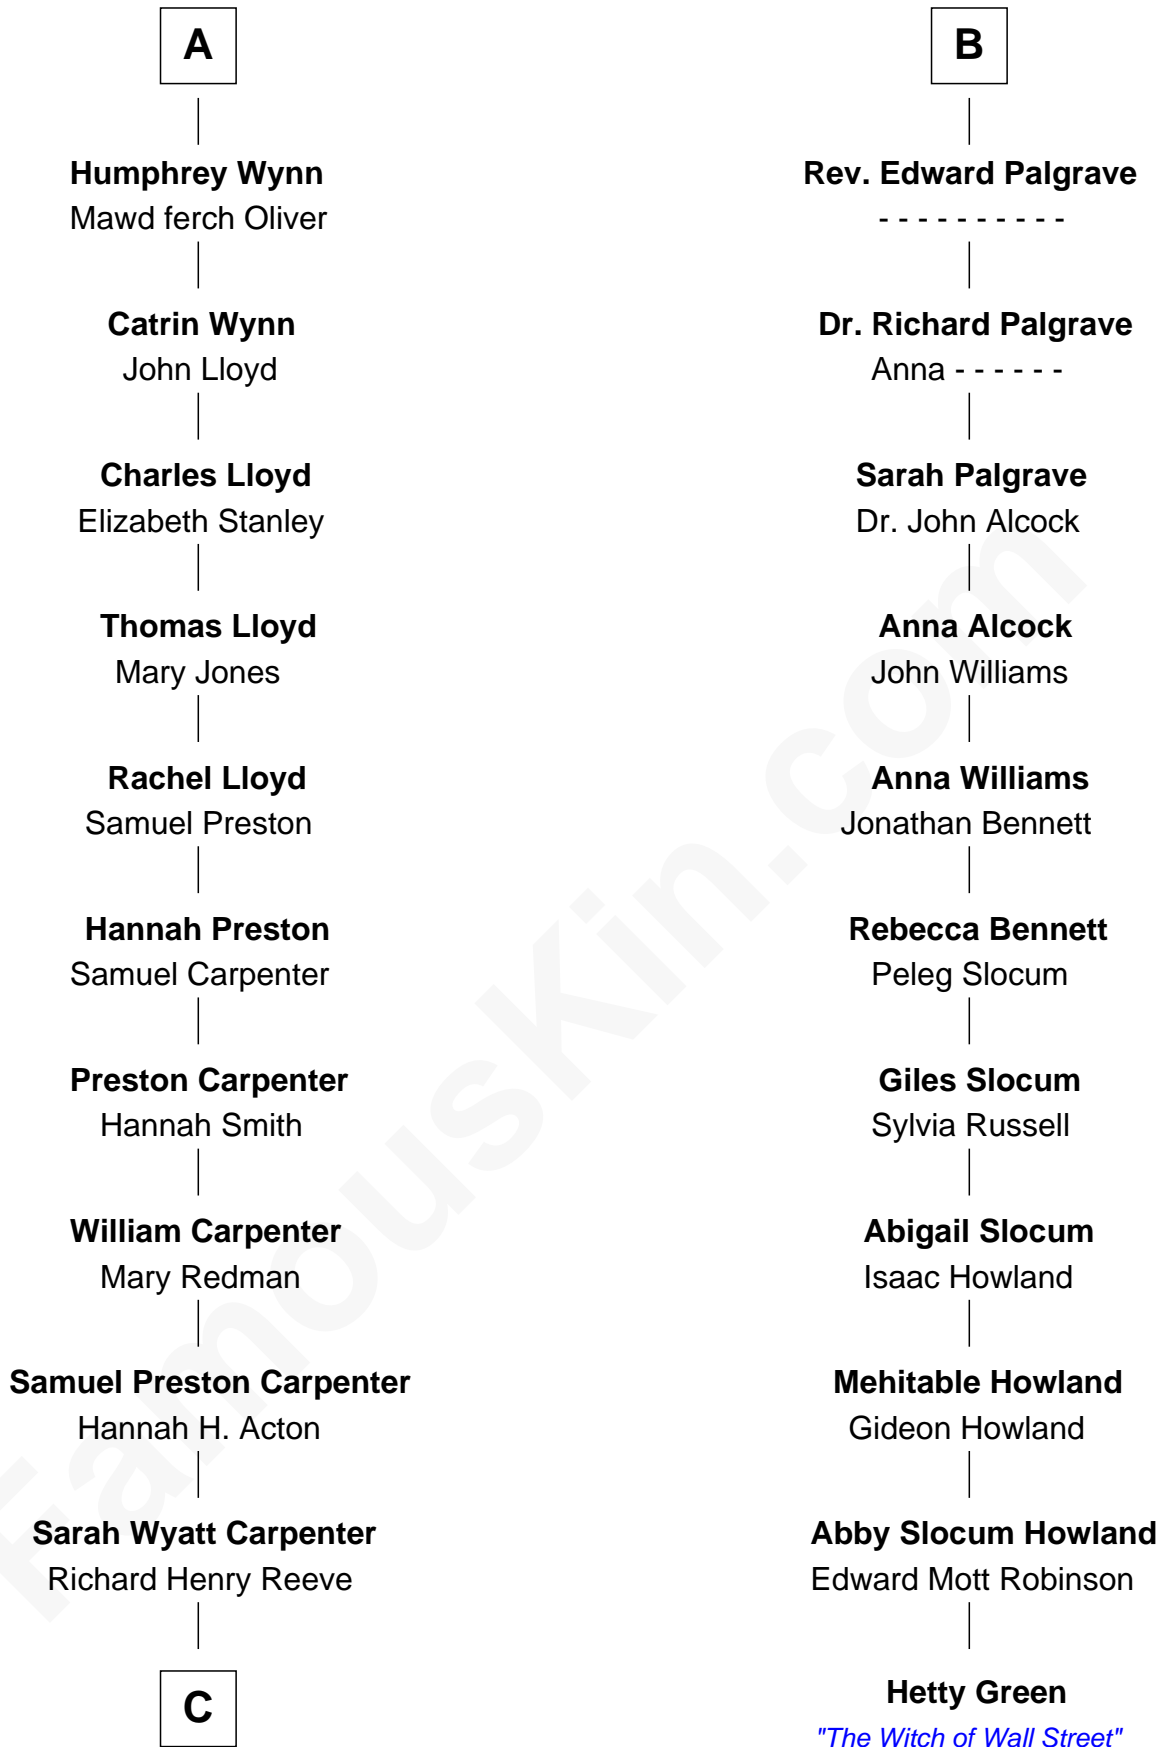

**FamousKin.com**  
**Relationship Chart of**  
**Christopher Reeve**  
*Movie Actor*

17th cousin 3 times removed of  
**Hetty Green**  
*"The Witch of Wall Street"*

**C**

—  
**Augustus Henry Reeve**  
Margaretta Willis Baldwin

—  
**Richard Henry Reeve**  
Anne Conrad D'Olier

—  
**Franklin D'Olier Reeve**  
Barbara Pitney Lamb

—  
**Christopher Reeve**  
*Movie Actor*

FamousKin.com