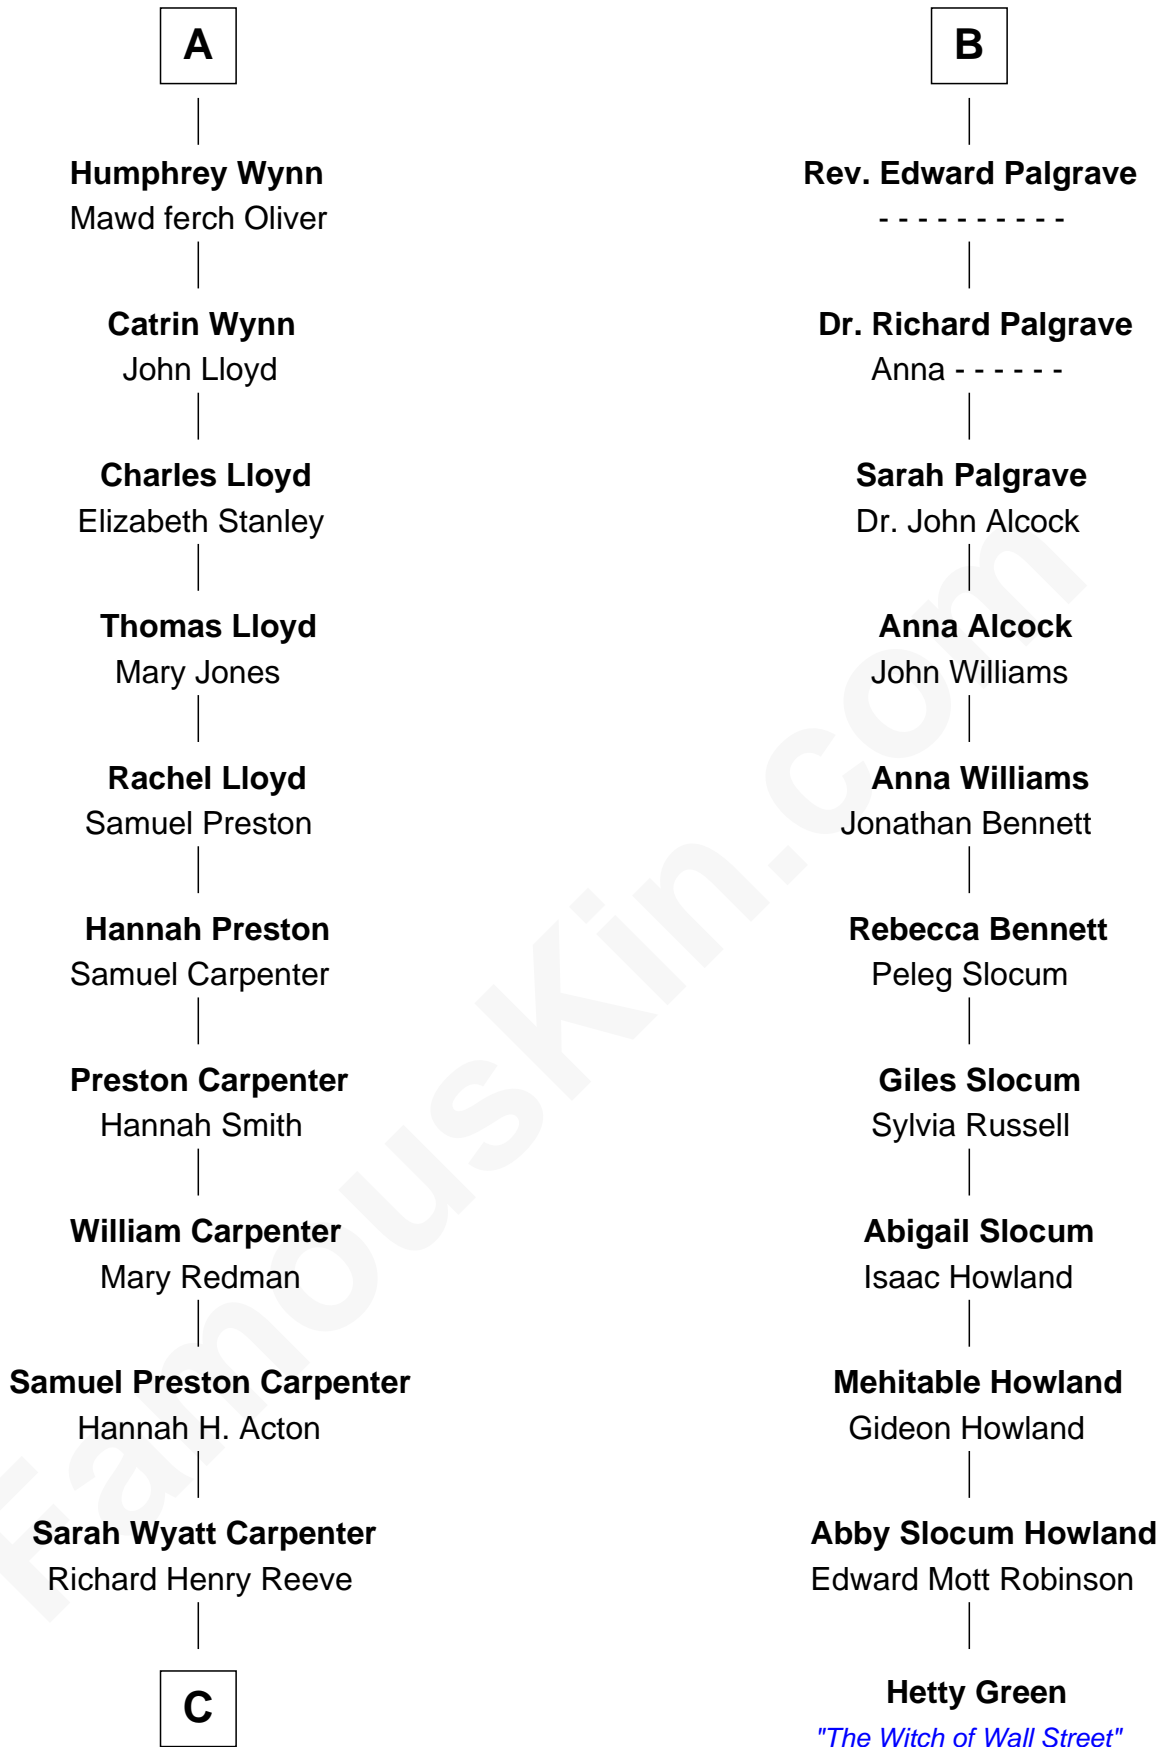

FamousKin.com
Relationship Chart of
Christopher Reeve
Movie Actor

17th cousin 3 times removed of
Hetty Green
"The Witch of Wall Street"

Sir William de Bohun
 Elizabeth de Badlesmere

C

—
Augustus Henry Reeve
Margaretta Willis Baldwin

—
Richard Henry Reeve
Anne Conrad D'Olier

—
Franklin D'Olier Reeve
Barbara Pitney Lamb

—
Christopher Reeve
Movie Actor

FamousKin.com