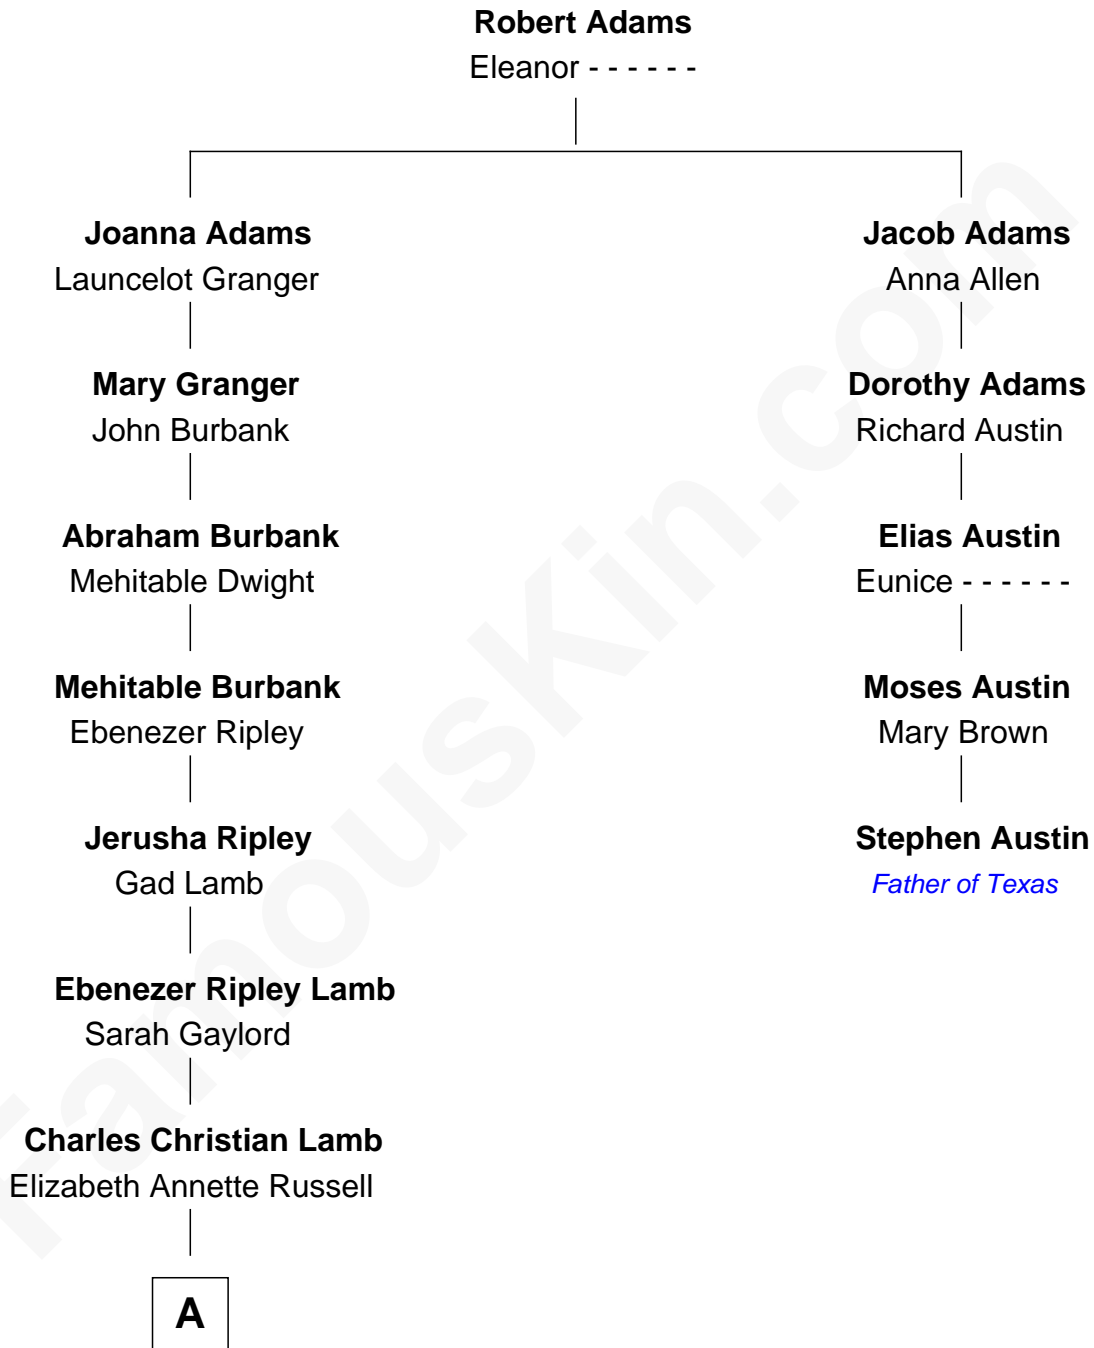

FamousKin.com
Relationship Chart of
Christopher Reeve
Movie Actor

4th cousin 6 times removed of
Stephen Austin
Father of Texas

A

—
Bert Israel Lamb

Harriet Davis

—
Horace Rand Lamb

Beatrice Louise Pitney

—
Barbara Pitney Lamb

Franklin D'Olier Reeve

—
Christopher Reeve

Movie Actor

FamousKin.com