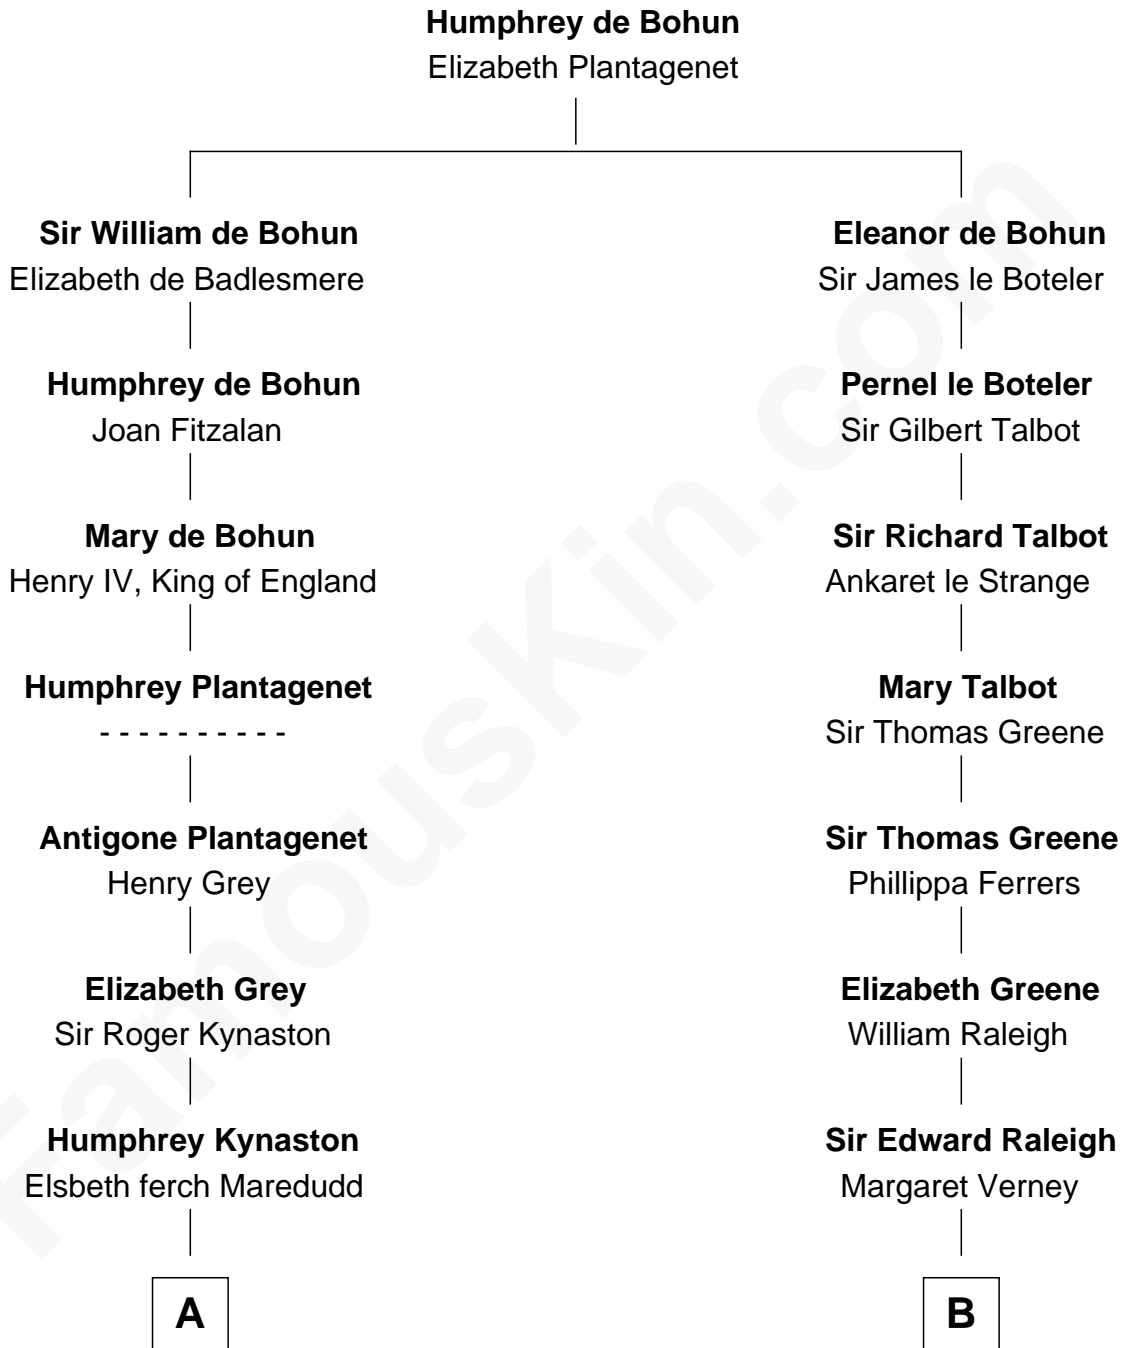

FamousKin.com
Relationship Chart of
Christopher Reeve
Movie Actor

19th cousin 2 times removed of
Shanghai Pierce
Texas Cattleman

C

Sarah Wyatt Carpenter

Richard Henry Reeve

Augustus Henry Reeve

Margaretta Willis Baldwin

Richard Henry Reeve

Anne Conrad D'Olier

Franklin D'Olier Reeve

Barbara Pitney Lamb

Christopher Reeve

Movie Actor

D

Susanna Stoddard

Isaac Pearce

Jonathan D. Pearce

Hanna Phillips Head

Shanghai Pierce

Texas Cattleman