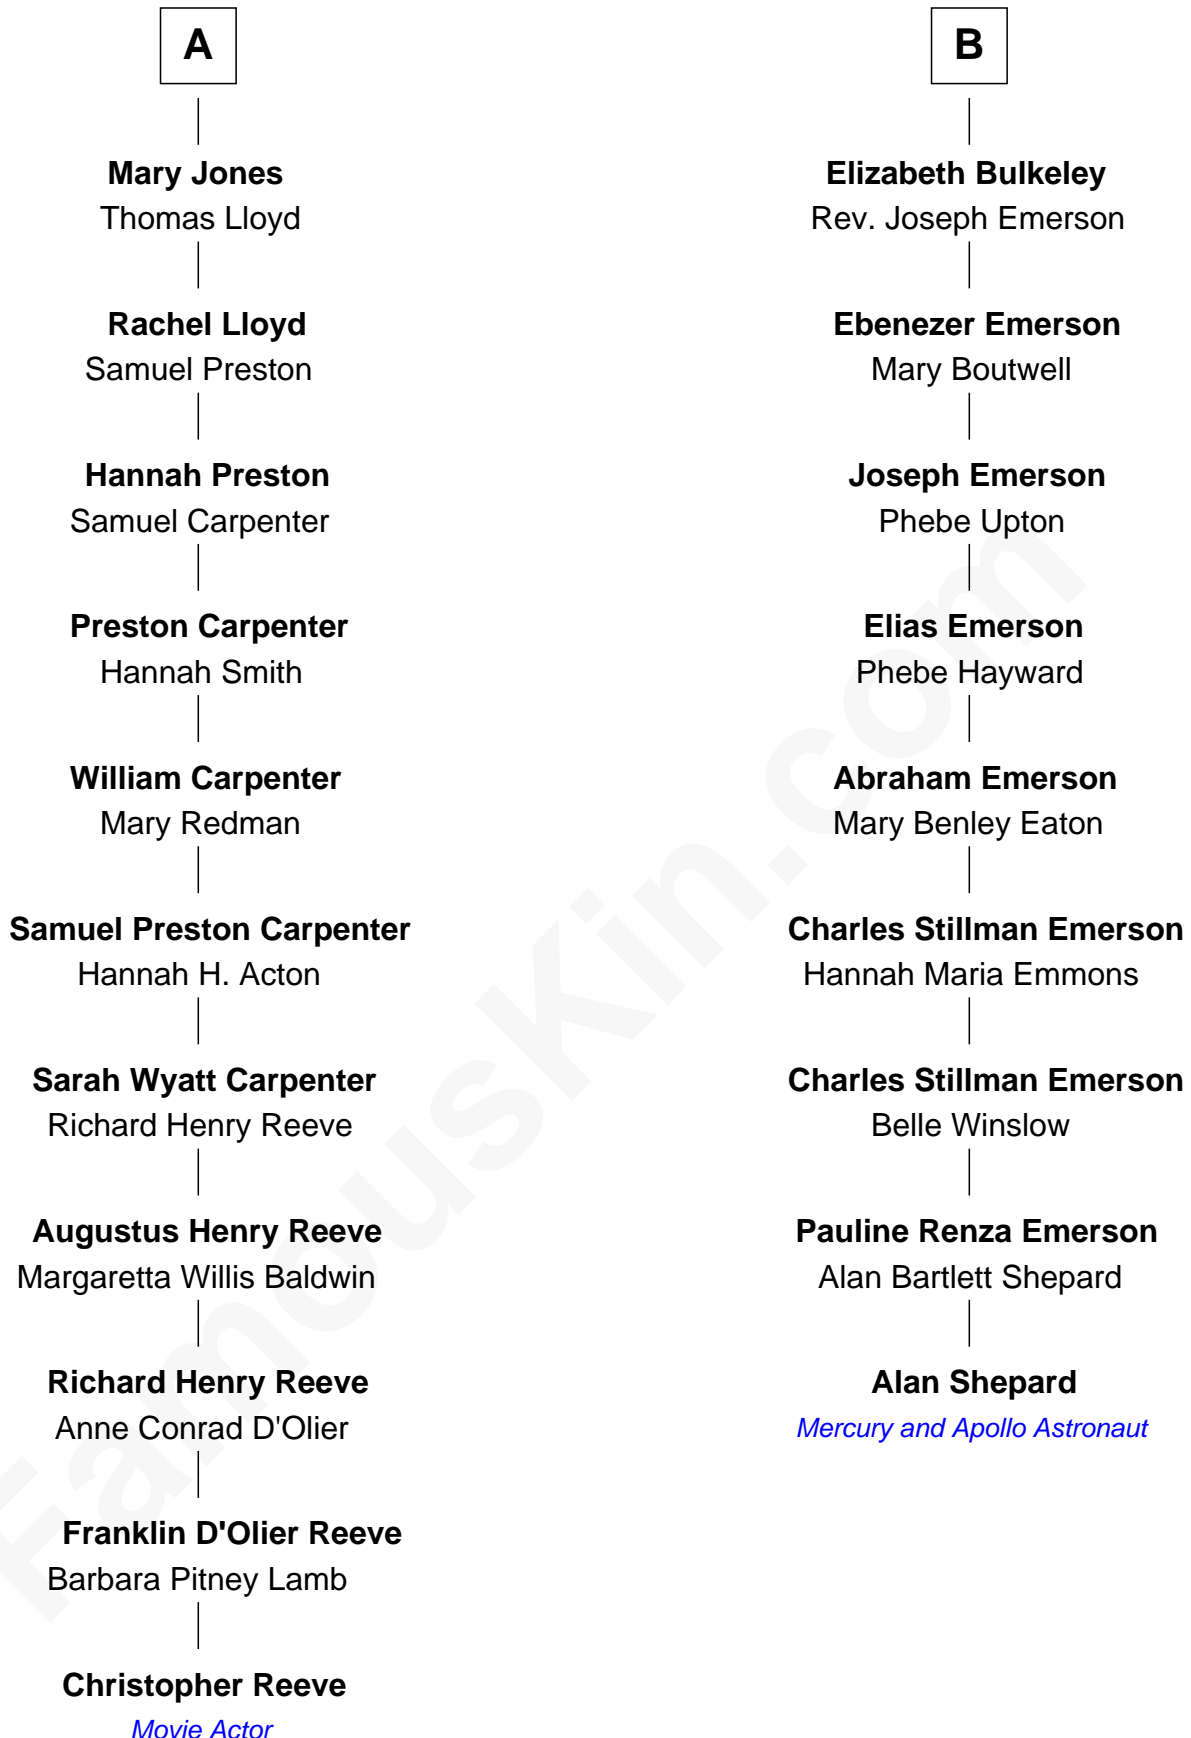

**FamousKin.com**  
**Relationship Chart of**  
**Christopher Reeve**  
*Movie Actor*

15th cousin 2 times removed of  
**Alan Shepard**  
*Mercury and Apollo Astronaut*

**Sir Robert Corbet**  
 Margaret - - - - -

Christopher Reeve photo by [Jbfrankel](#) [\(CC BY-SA 3.0\)](#)