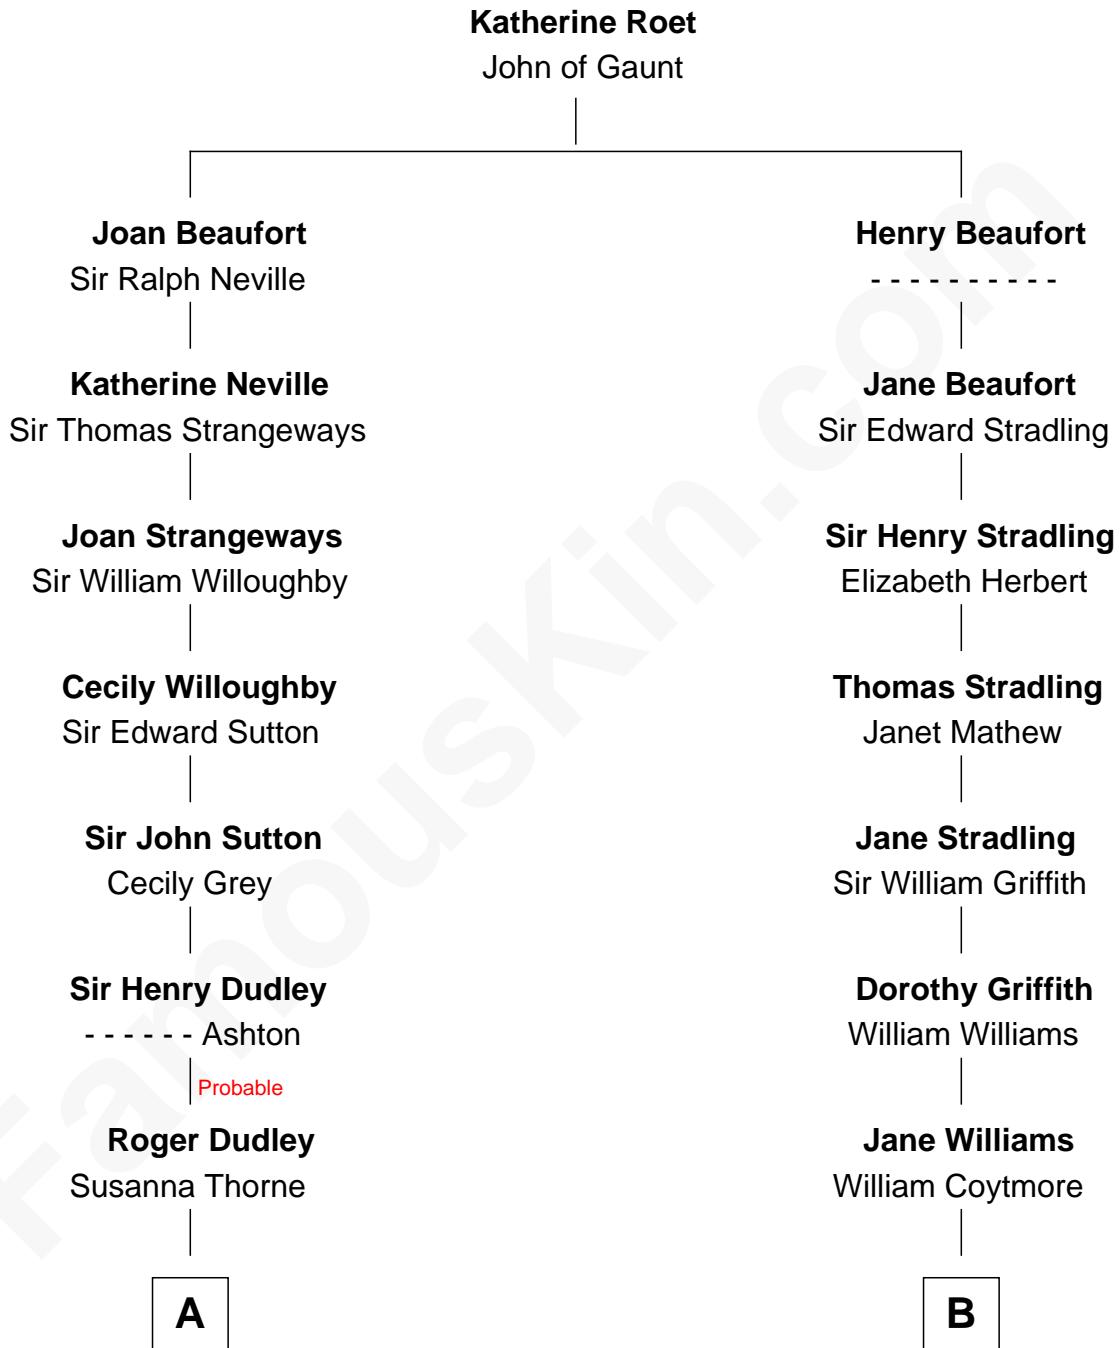

FamousKin.com
Relationship Chart of
Christopher Reeve
Movie Actor

14th cousin 5 times removed of
John Quincy Adams
6th U.S. President

C

Richard Henry Reeve

Anne Conrad D'Olier

Franklin D'Olier Reeve

Barbara Pitney Lamb