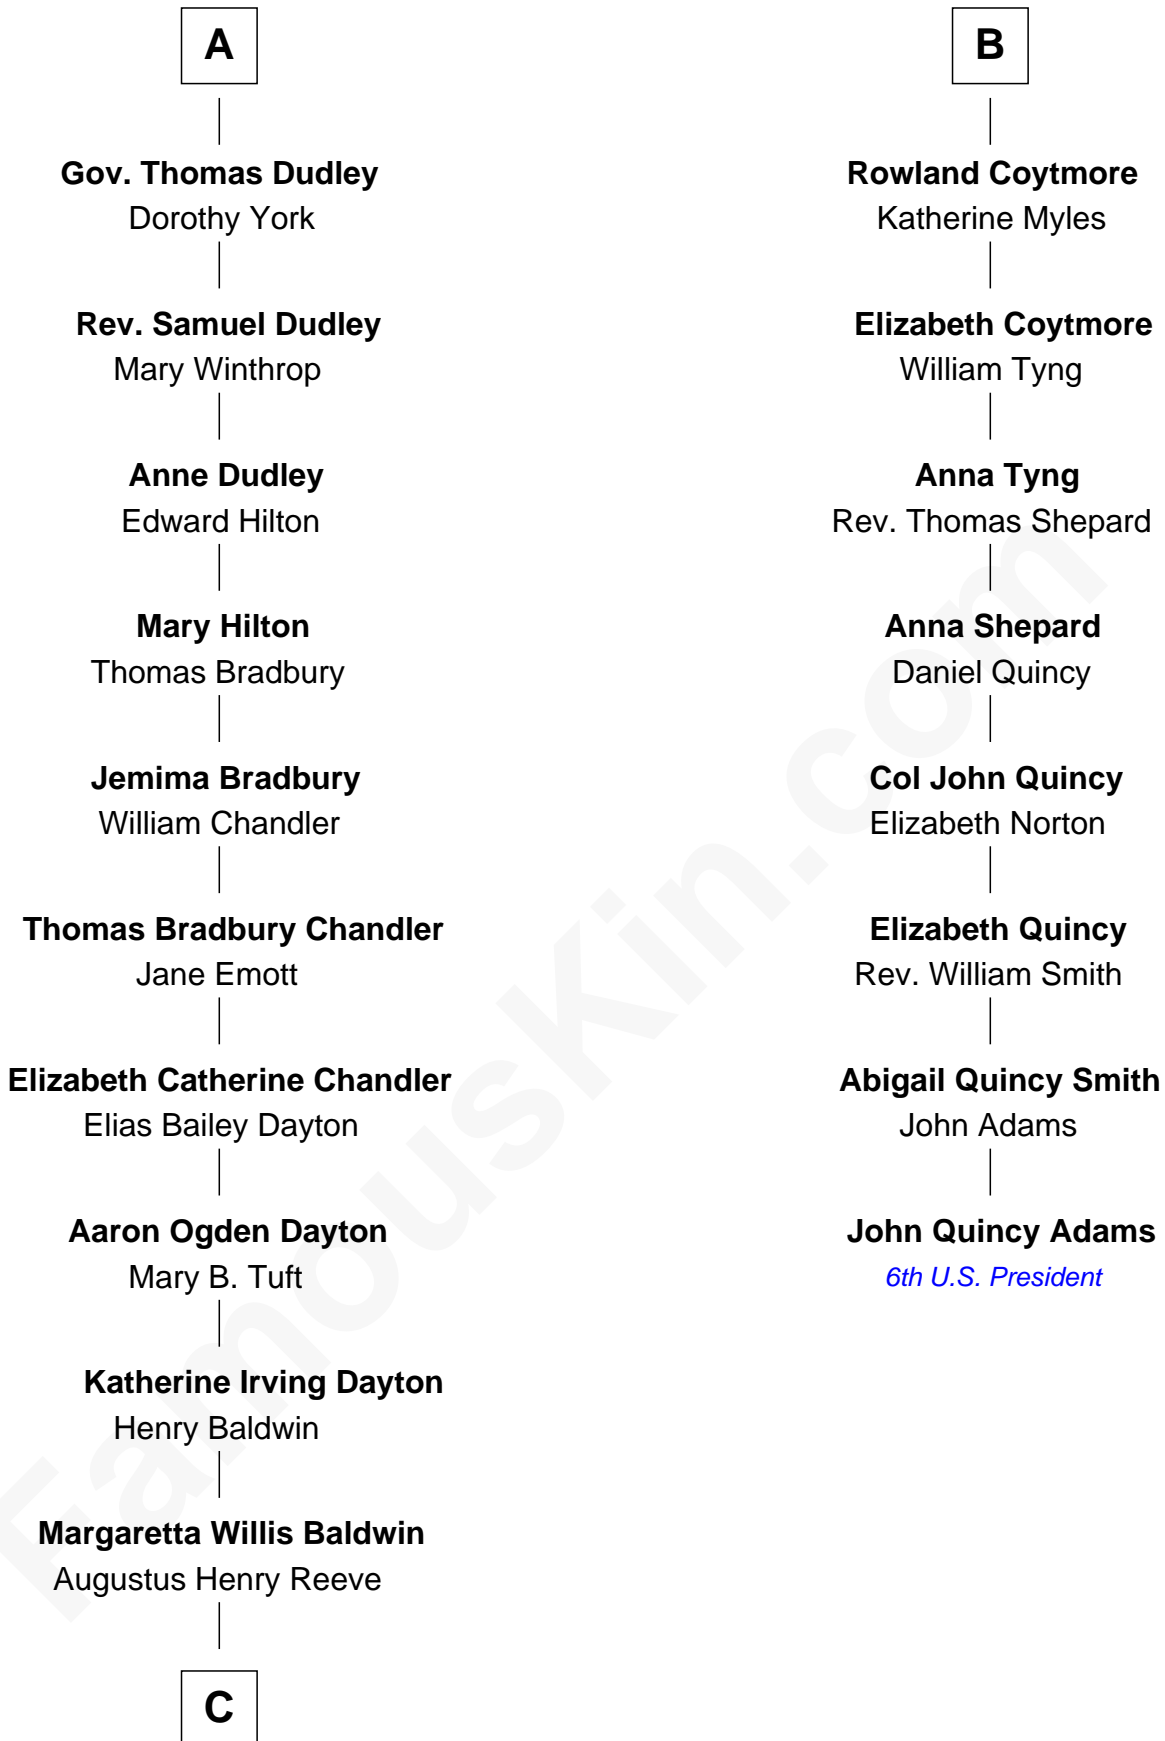

FamousKin.com
Relationship Chart of
Christopher Reeve
Movie Actor

14th cousin 5 times removed of
John Quincy Adams
6th U.S. President

C

Richard Henry Reeve

Anne Conrad D'Olier

Franklin D'Olier Reeve

Barbara Pitney Lamb