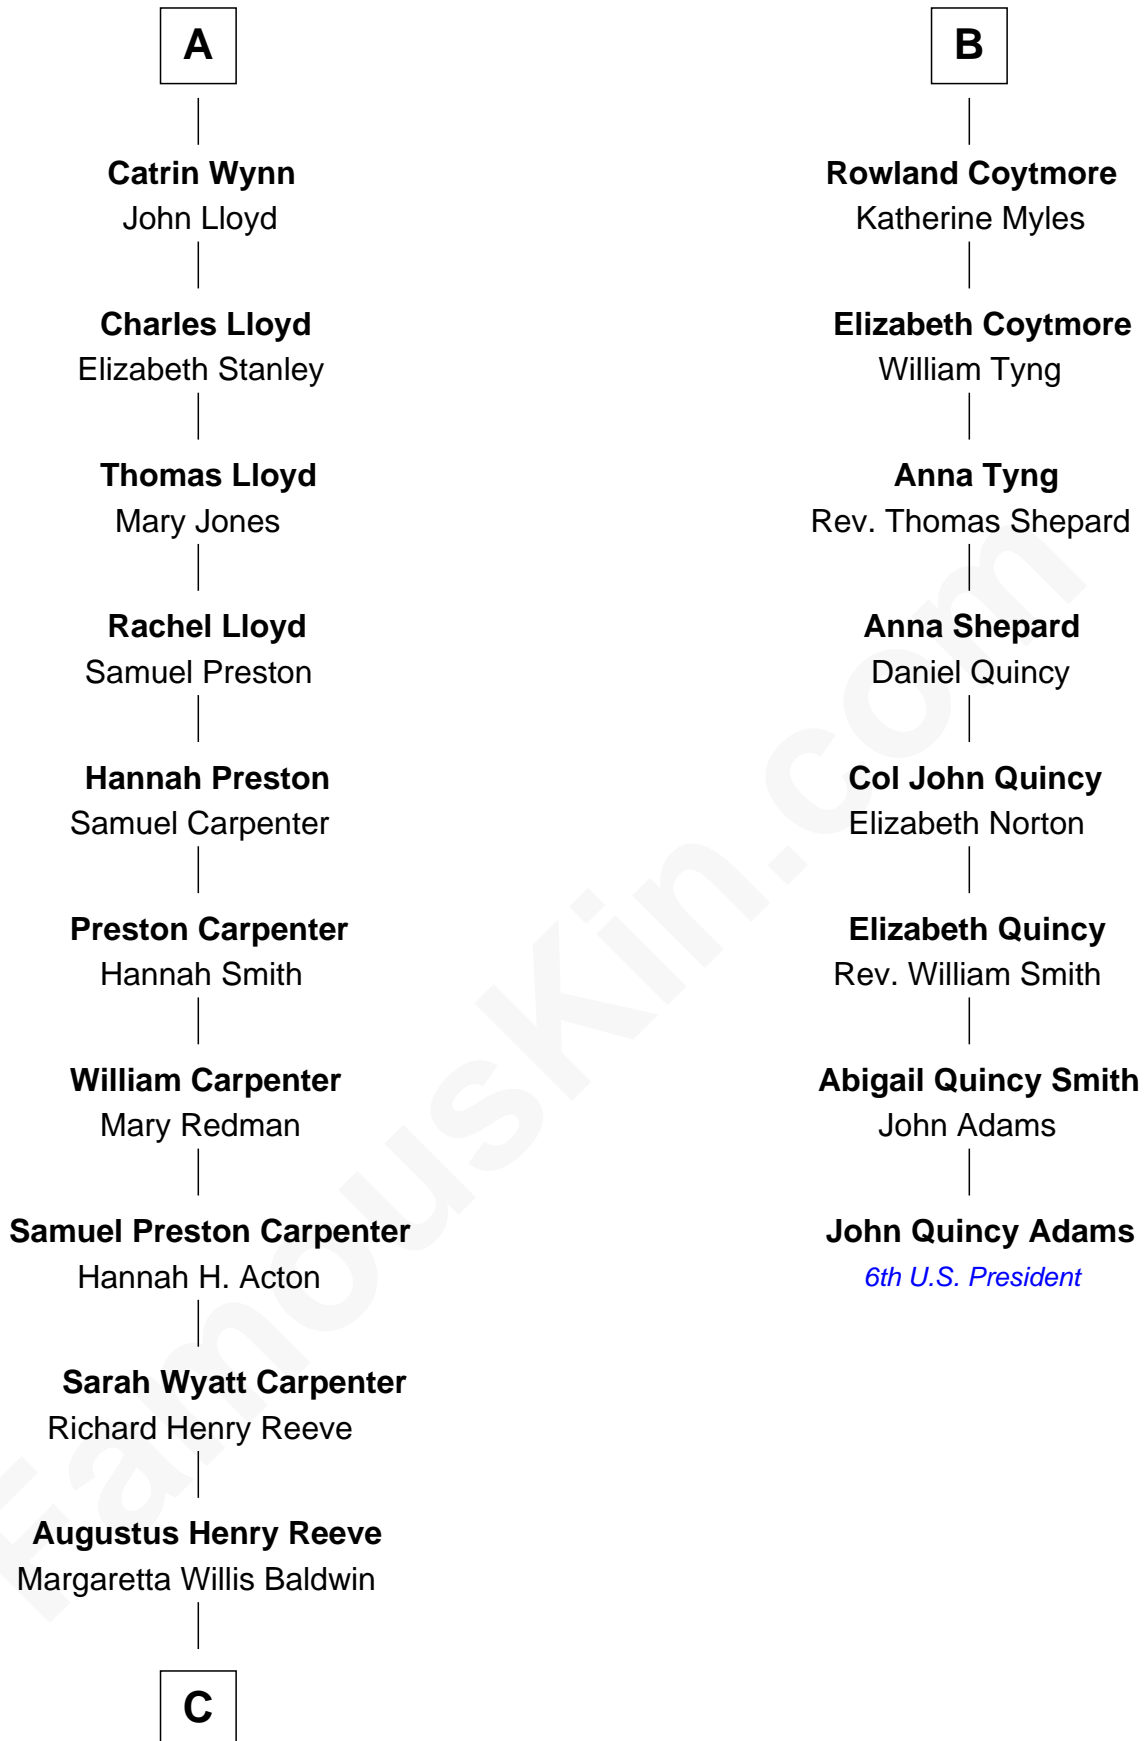

FamousKin.com
Relationship Chart of
Christopher Reeve
Movie Actor

14th cousin 5 times removed of
John Quincy Adams
6th U.S. President

C

Richard Henry Reeve

Anne Conrad D'Olier

Franklin D'Olier Reeve

Barbara Pitney Lamb