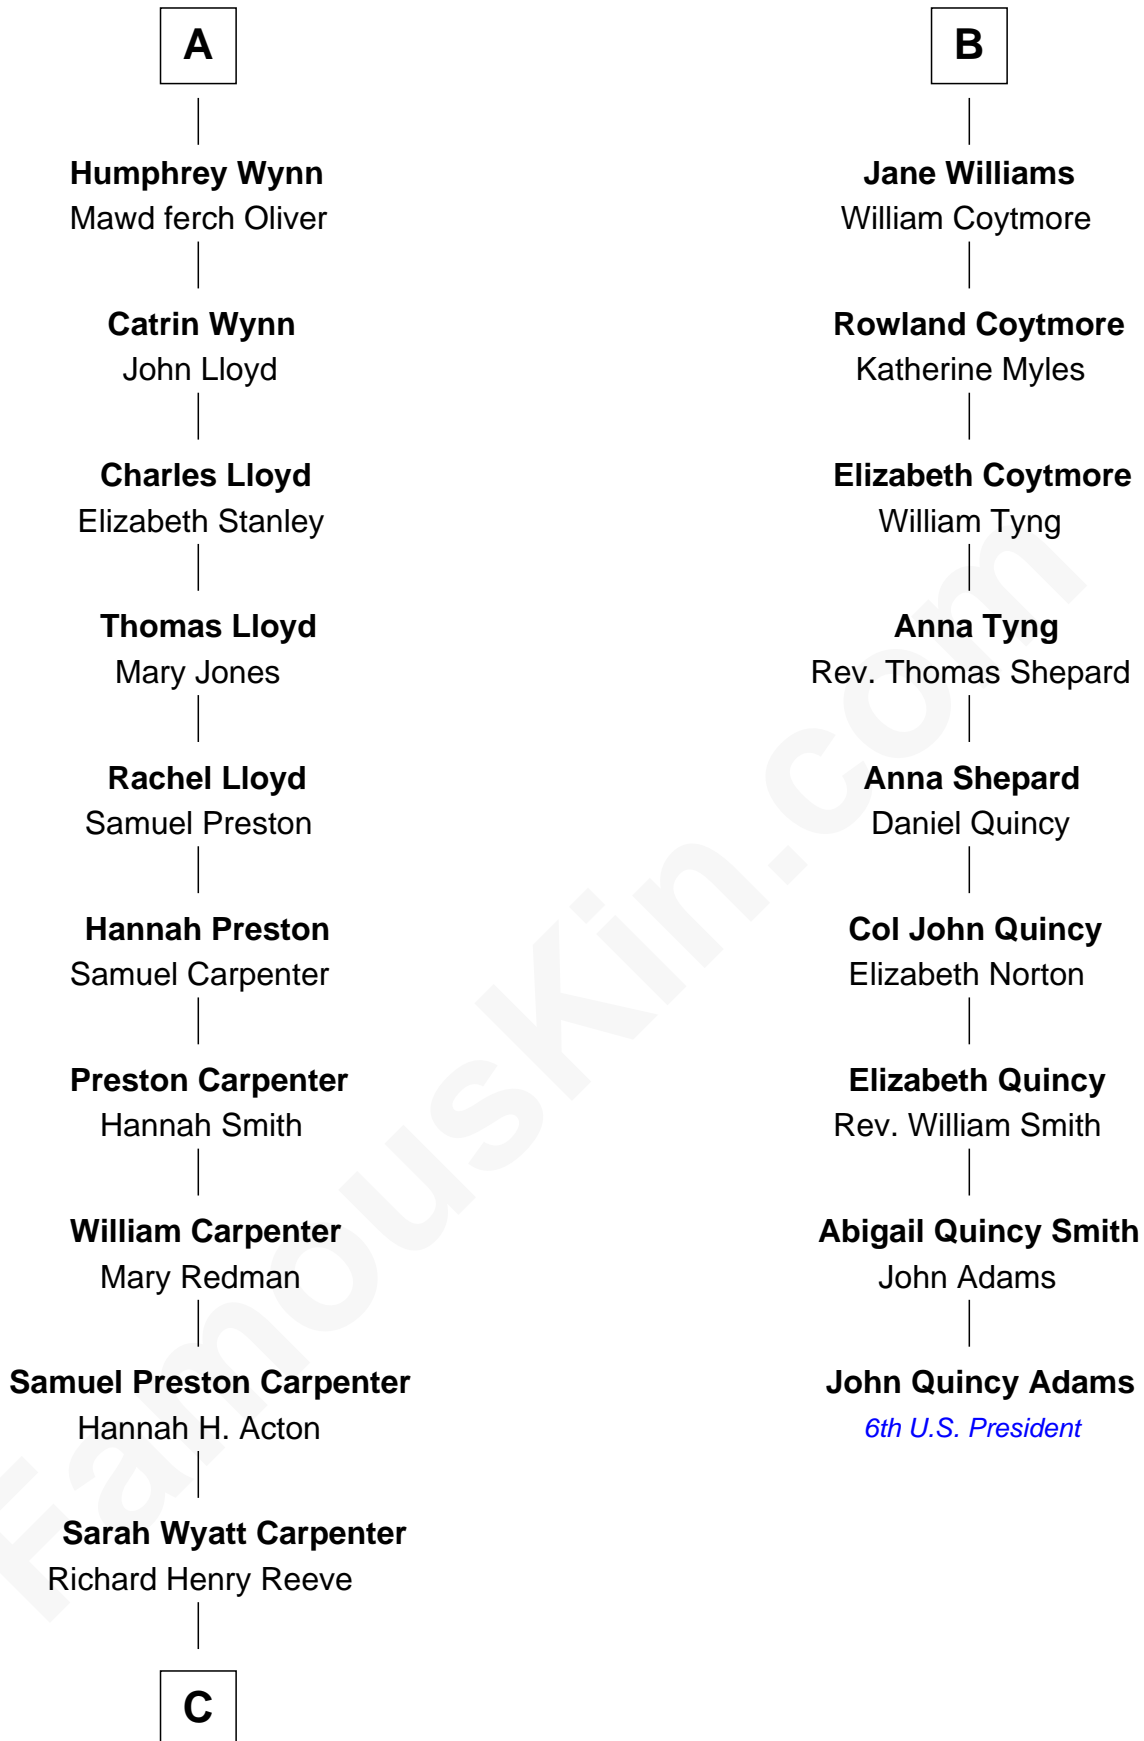

FamousKin.com
Relationship Chart of
Christopher Reeve
Movie Actor

15th cousin 5 times removed of
John Quincy Adams
6th U.S. President

C

—
Augustus Henry Reeve
Margaretta Willis Baldwin

—
Richard Henry Reeve
Anne Conrad D'Olier

—
Franklin D'Olier Reeve
Barbara Pitney Lamb

—
Christopher Reeve
Movie Actor

FamousKin.com