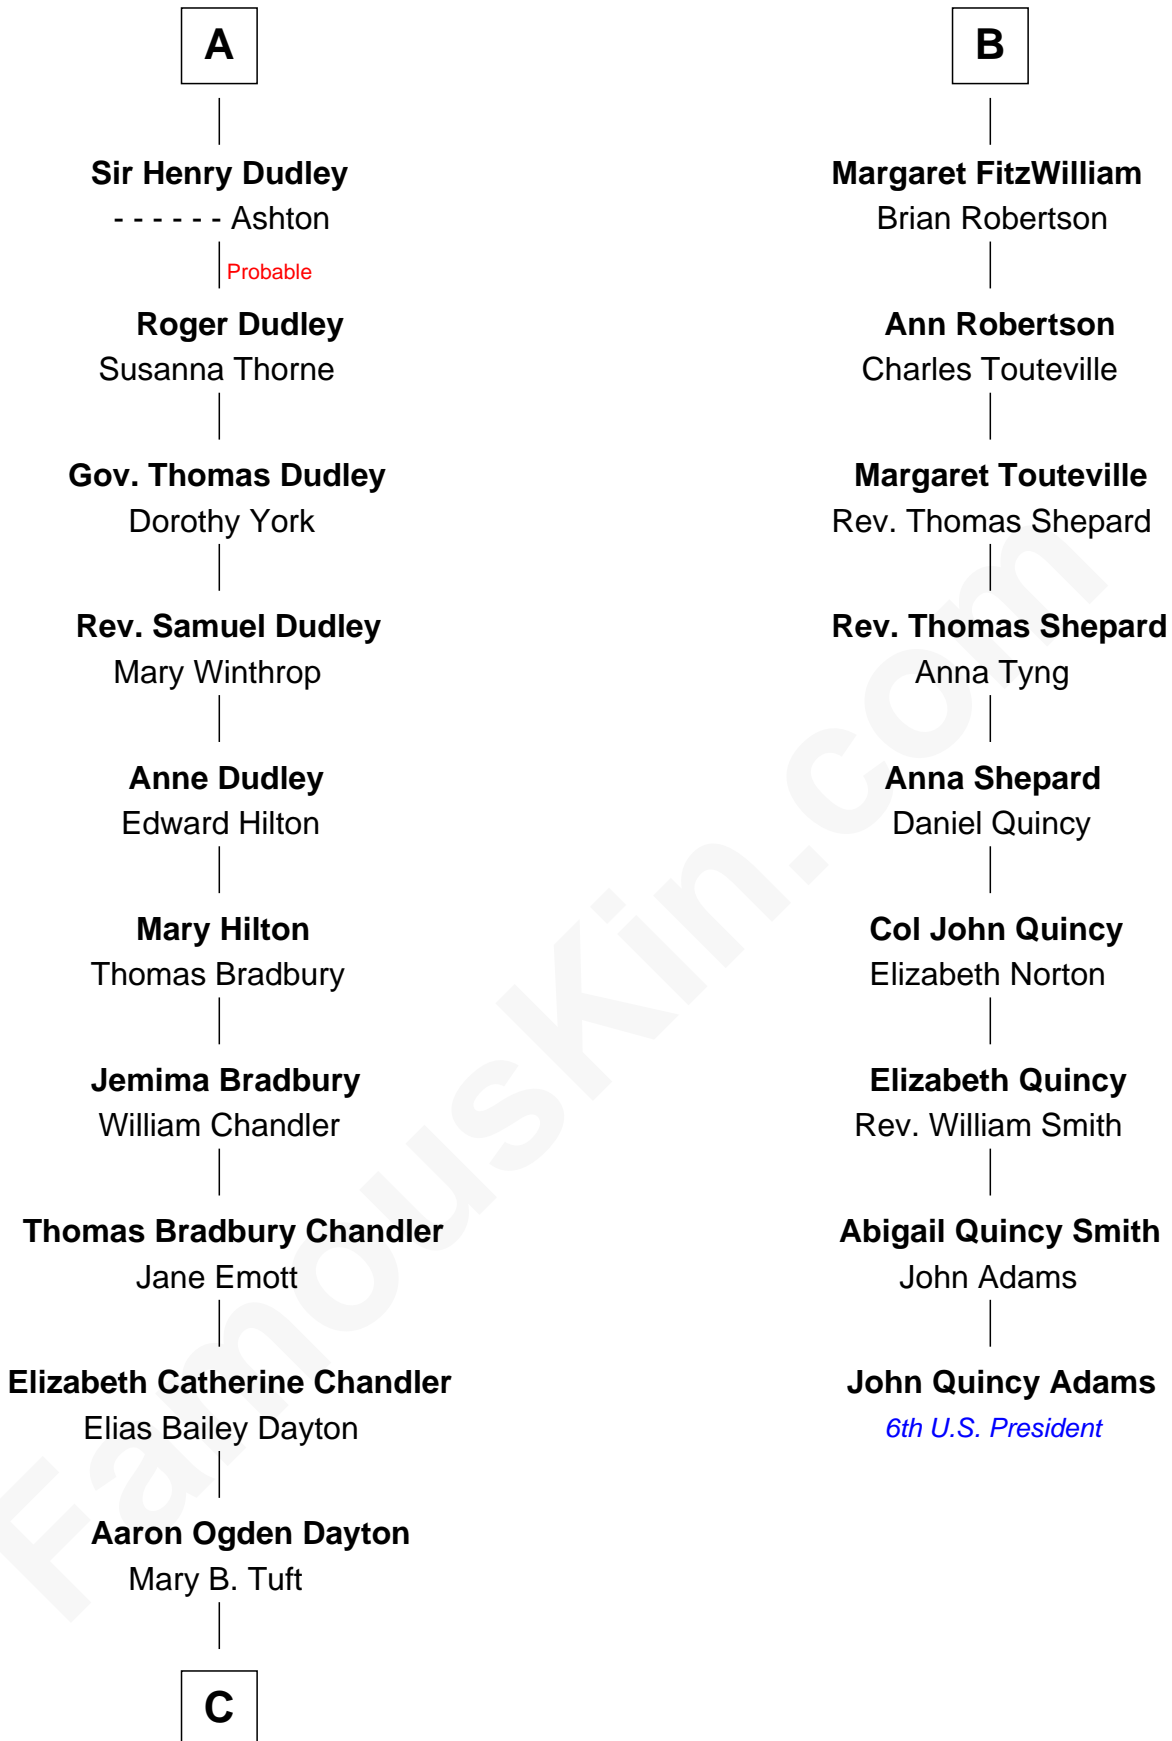

FamousKin.com
Relationship Chart of
Christopher Reeve
Movie Actor

15th cousin 6 times removed of
John Quincy Adams
6th U.S. President

Eudo la Zouche
 Milicent de Cantilupe

Eve la Zouche
 Sir Maurice de Berkeley

Lucy Zouche
 Thomas de Greene

Thomas de Berkeley
 Katherine de Clyvedon

Sir Henry Greene
 Katherine Drayton

Sir John Berkeley
 Elizabeth Betteshorne

Sir Henry de Greene
 Matilda de Mauduit

Elizabeth Berkeley
 Sir John Sutton

Eleanor Greene
 Sir John FitzWilliam

Sir Edmund Sutton
 Joyce Tiptoft

John FitzWilliam
 Helen Villiers

Sir Edward Sutton
 Cecily Willoughby

Sir William FitzWilliam
 Anne Hawes

Sir John Sutton
 Cecily Grey

Richard FitzWilliam
 Elizabeth Knyvet

A

B

C

Katherine Irving Dayton

Henry Baldwin

Margaretta Willis Baldwin

Augustus Henry Reeve

Richard Henry Reeve