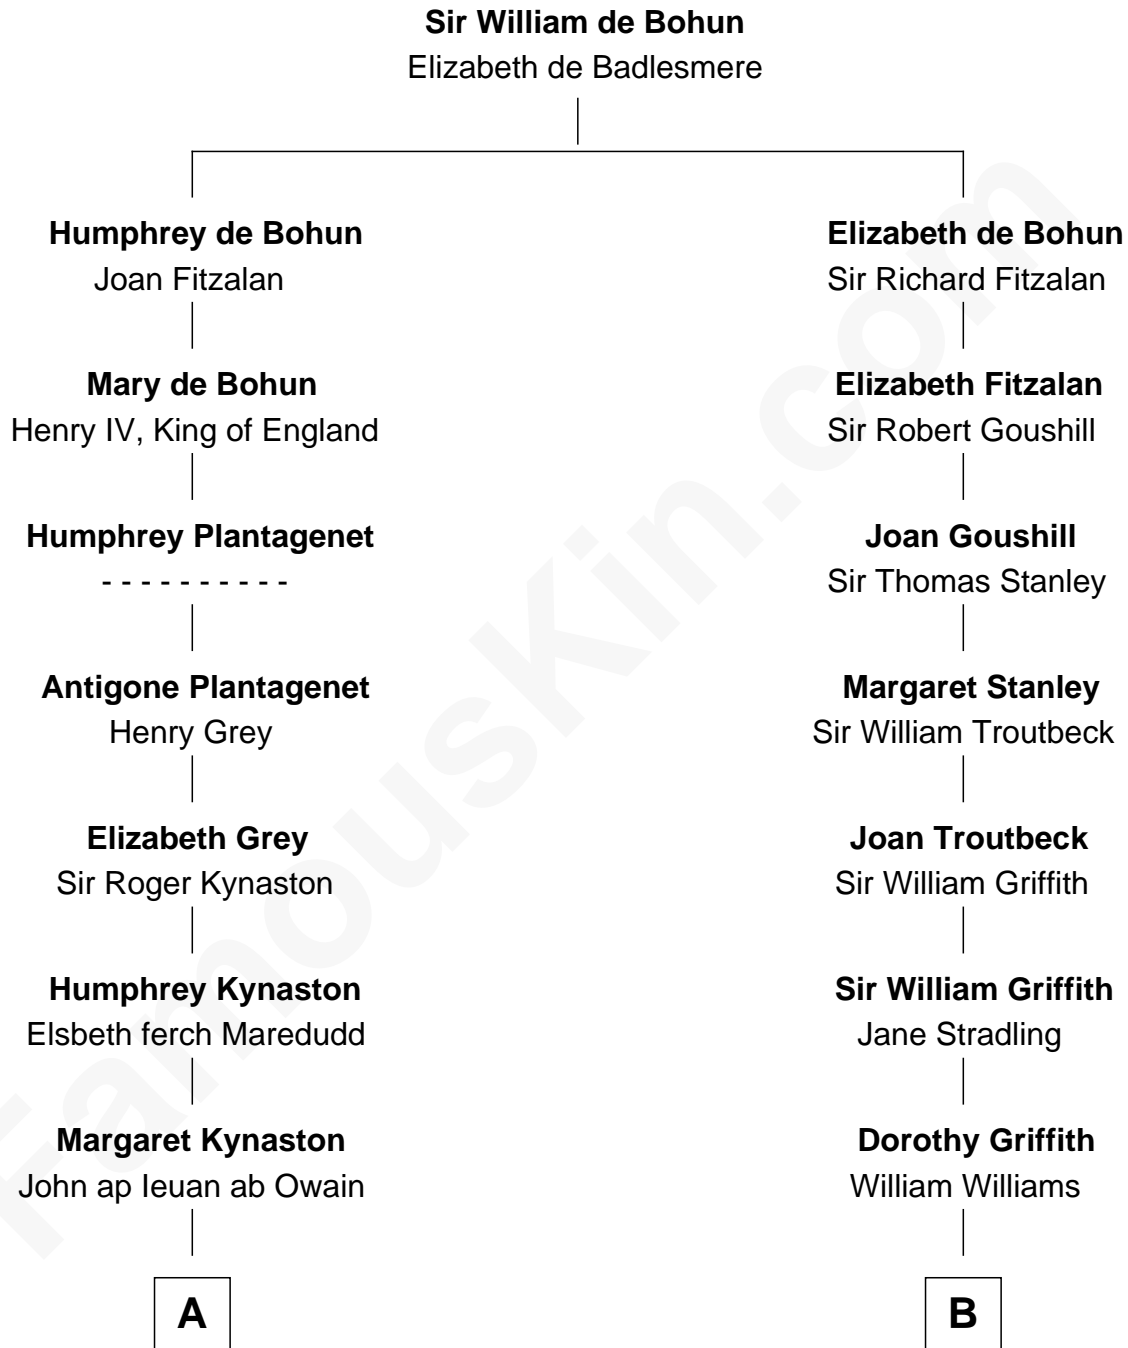

FamousKin.com
Relationship Chart of
Christopher Reeve
Movie Actor

15th cousin 5 times removed of
John Quincy Adams
6th U.S. President

C

—
Augustus Henry Reeve
Margaretta Willis Baldwin

—
Richard Henry Reeve
Anne Conrad D'Olier

—
Franklin D'Olier Reeve
Barbara Pitney Lamb

—
Christopher Reeve
Movie Actor

FamousKin.com