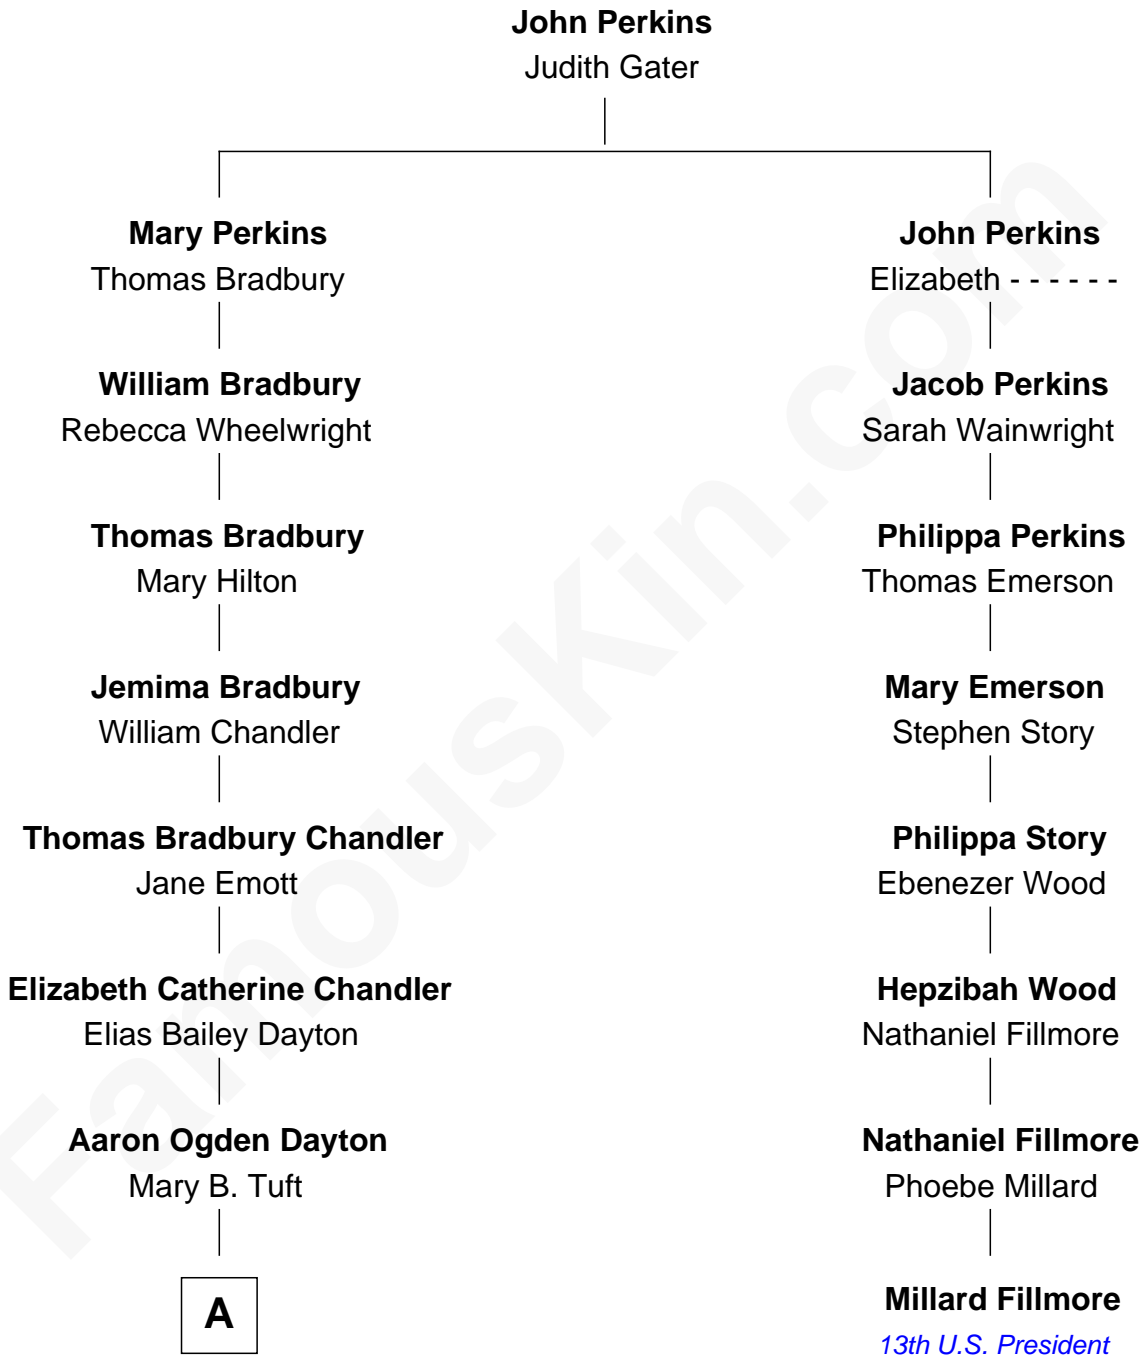

FamousKin.com
Relationship Chart of
Christopher Reeve
Movie Actor

7th cousin 4 times removed of

Millard Fillmore
13th U.S. President

A

—
Katherine Irving Dayton

Henry Baldwin

—
Margaretta Willis Baldwin

Augustus Henry Reeve

—
Richard Henry Reeve

Anne Conrad D'Olier

—
Franklin D'Olier Reeve

Barbara Pitney Lamb

—
Christopher Reeve

Movie Actor

FamousKin.com