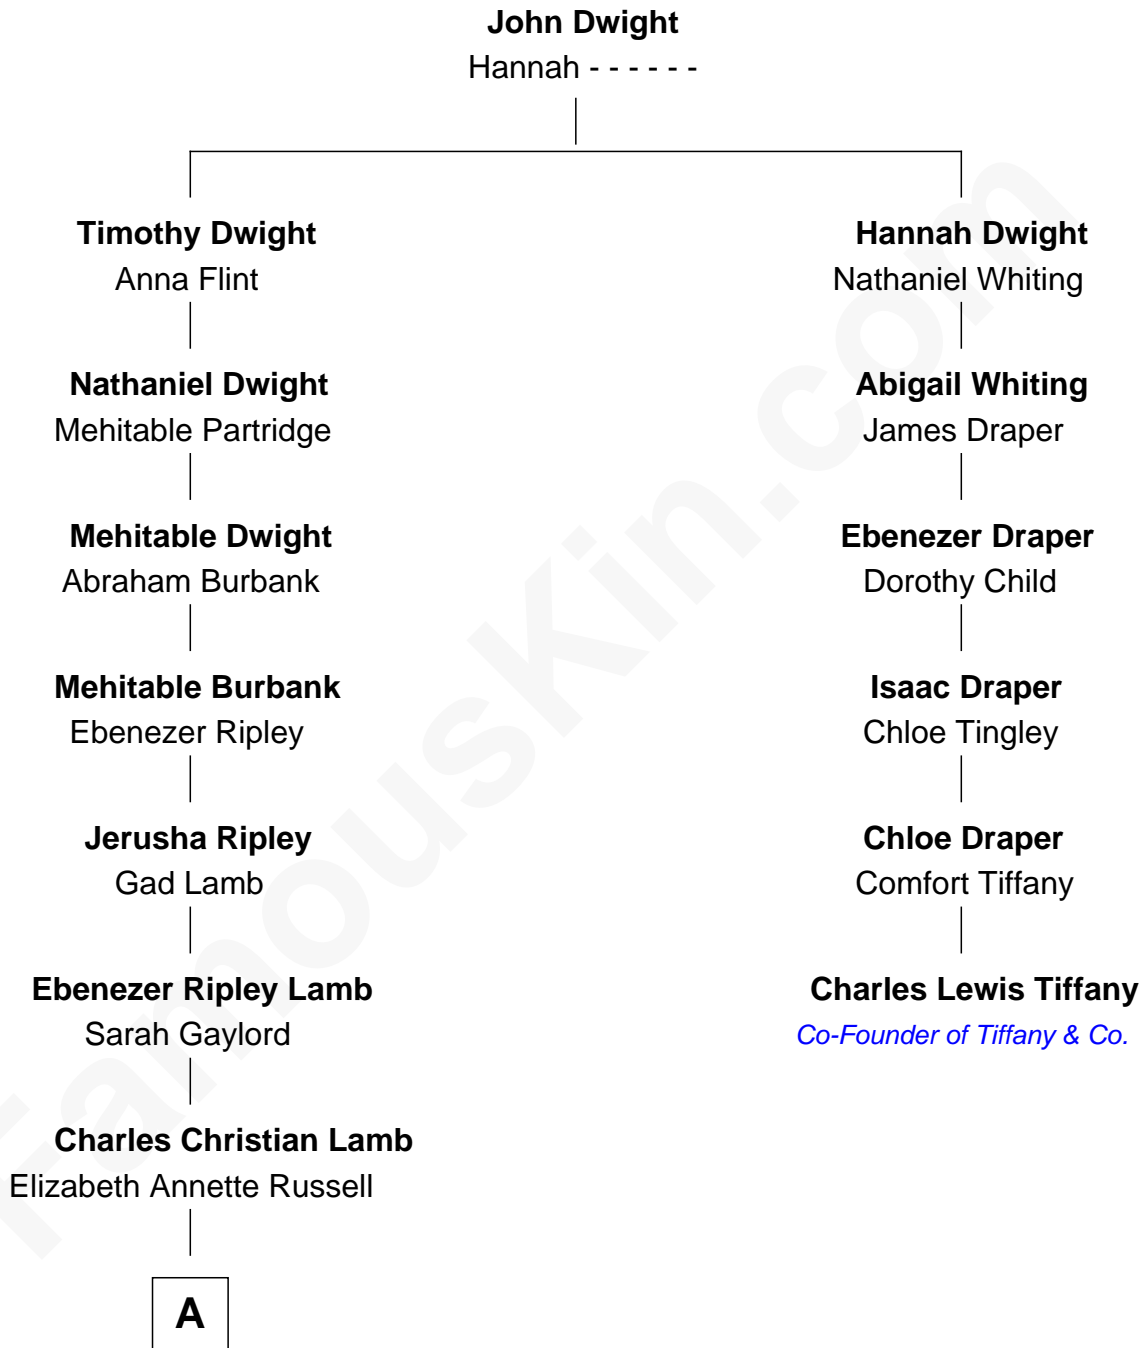

FamousKin.com
Relationship Chart of
Christopher Reeve
Movie Actor

5th cousin 5 times removed of
Charles Lewis Tiffany
Co-Founder of Tiffany & Co.

A

—
Bert Israel Lamb

Harriet Davis

—
Horace Rand Lamb

Beatrice Louise Pitney

—
Barbara Pitney Lamb

Franklin D'Olier Reeve

—
Christopher Reeve

Movie Actor