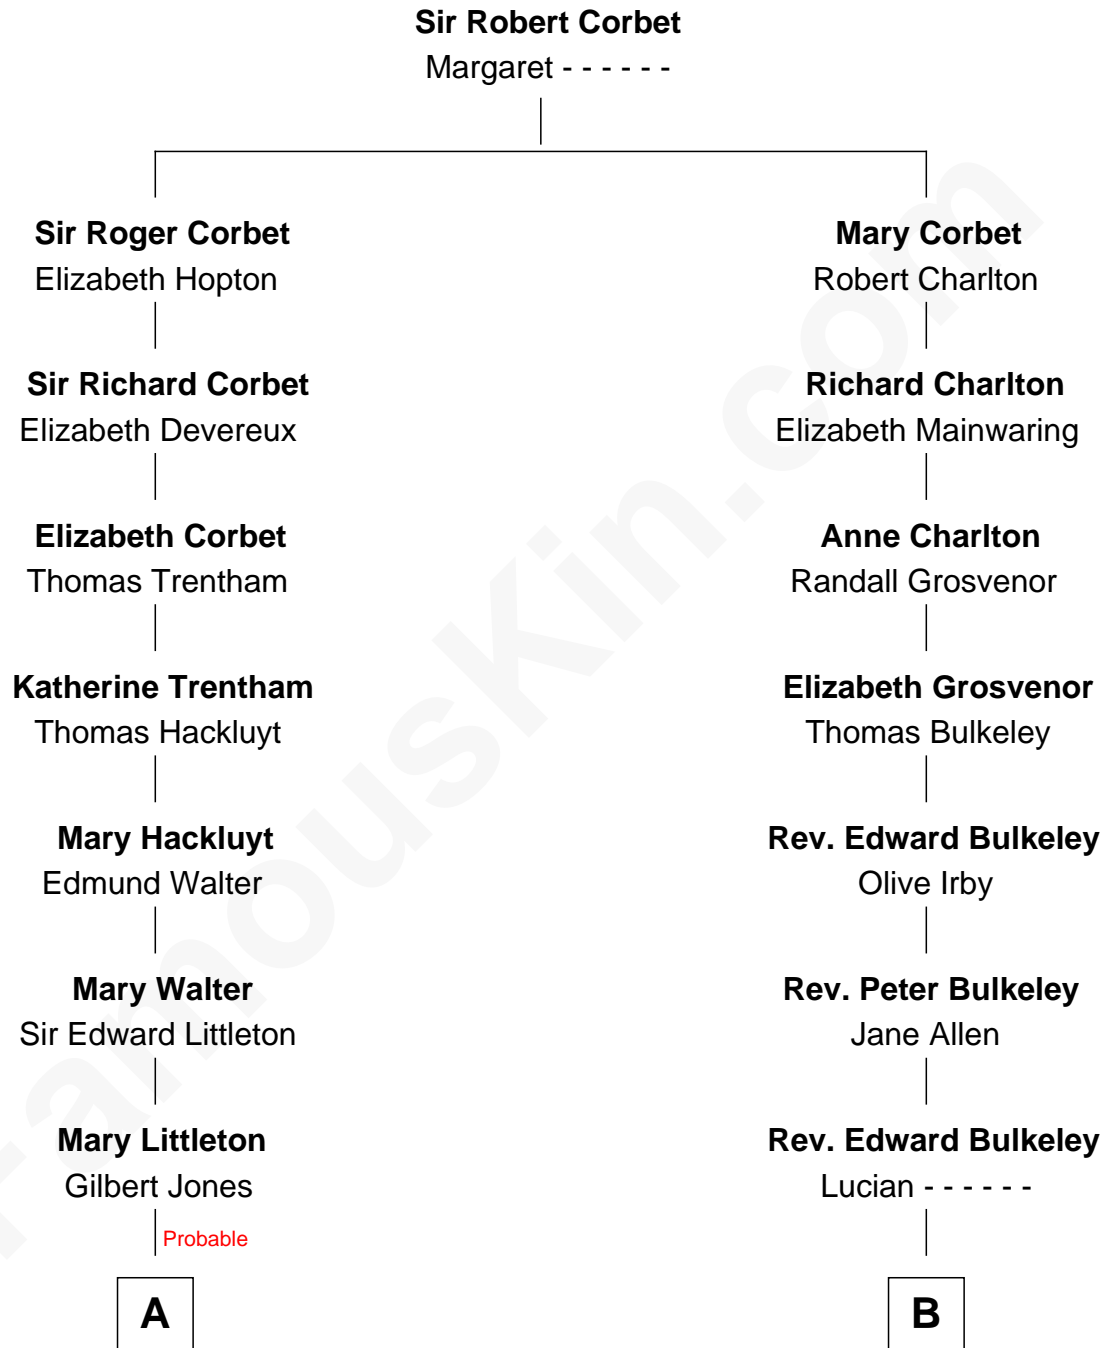

FamousKin.com
Relationship Chart of
Christopher Reeve
Movie Actor

10th cousin 7 times removed of

John Hancock
Signer of the Declaration of Independence

Christopher Reeve photo by [Jbfrankel](#) ([CC BY-SA 3.0](#))