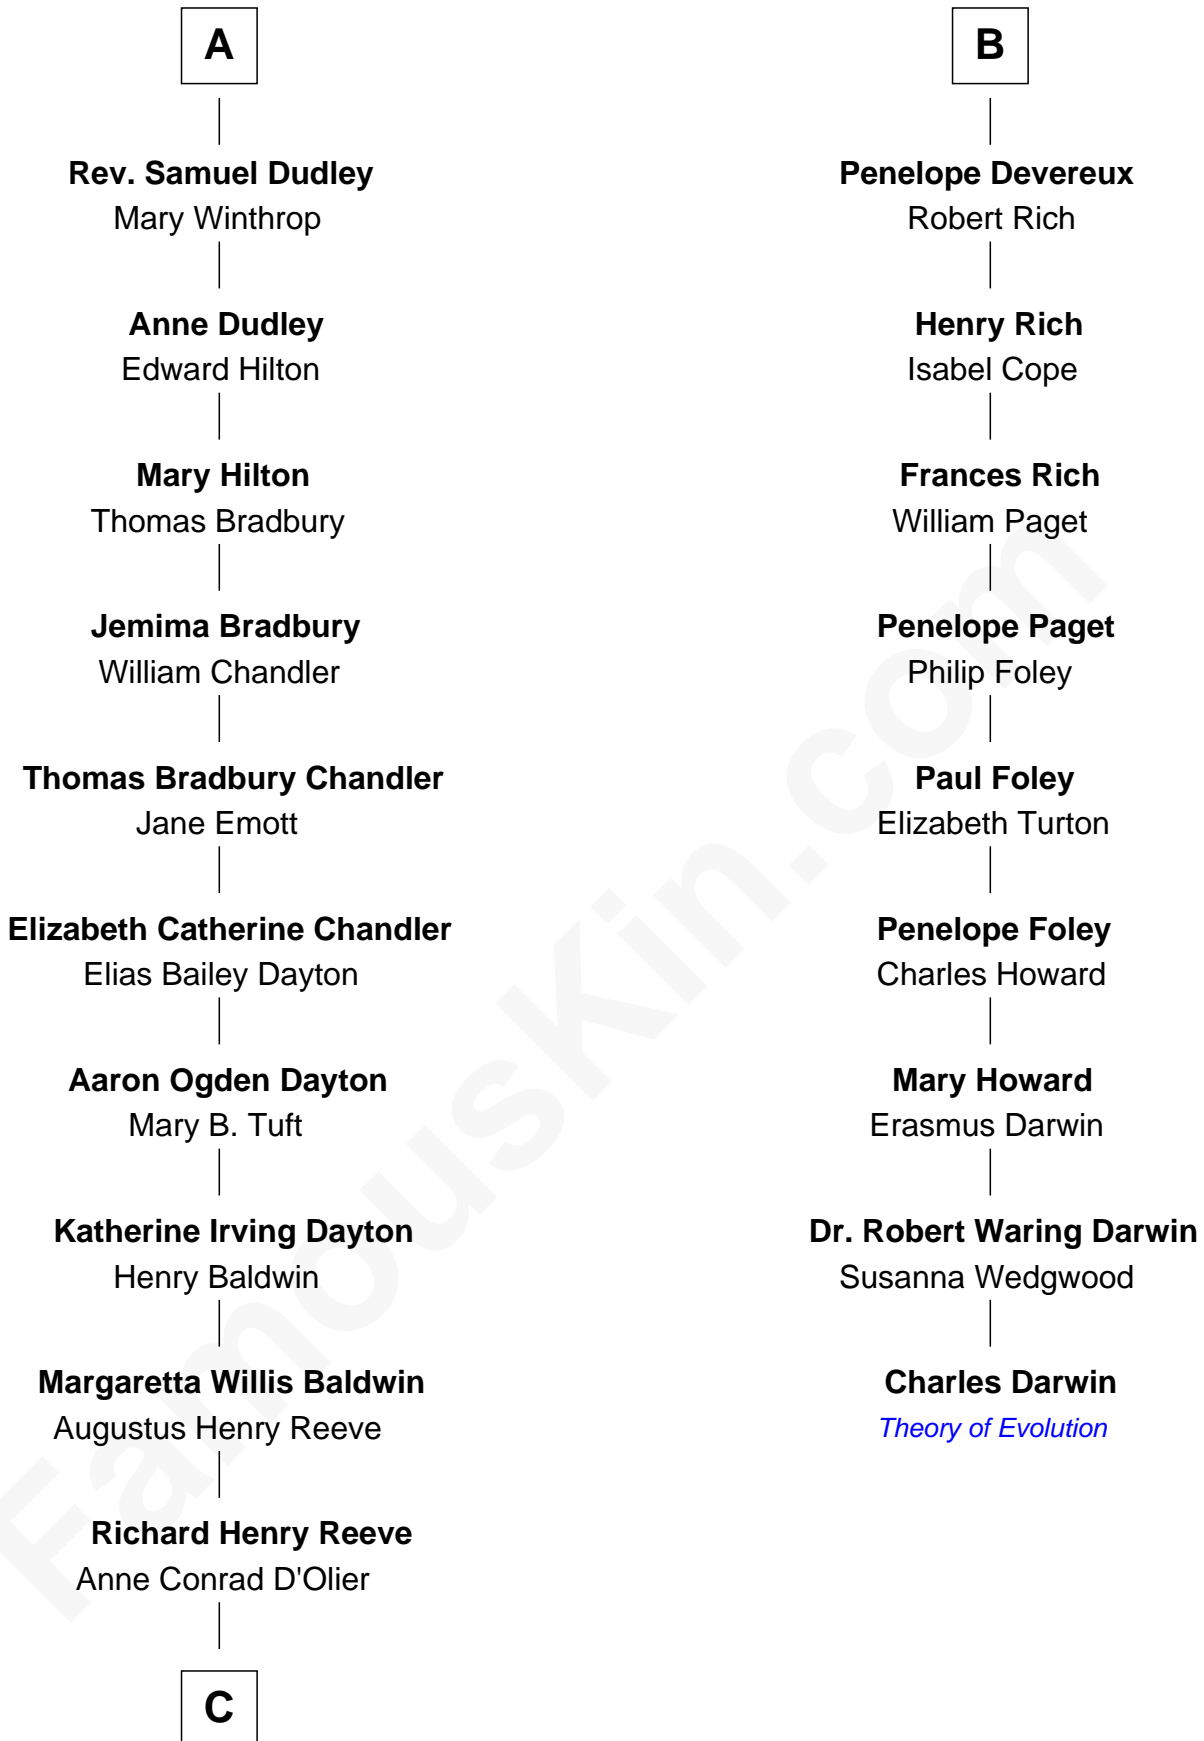

FamousKin.com
Relationship Chart of
Christopher Reeve
Movie Actor

15th cousin 3 times removed of
Charles Darwin
Theory of Evolution

C

Franklin D'Olier Reeve

Barbara Pitney Lamb

Christopher Reeve

Movie Actor

FamousKin.com