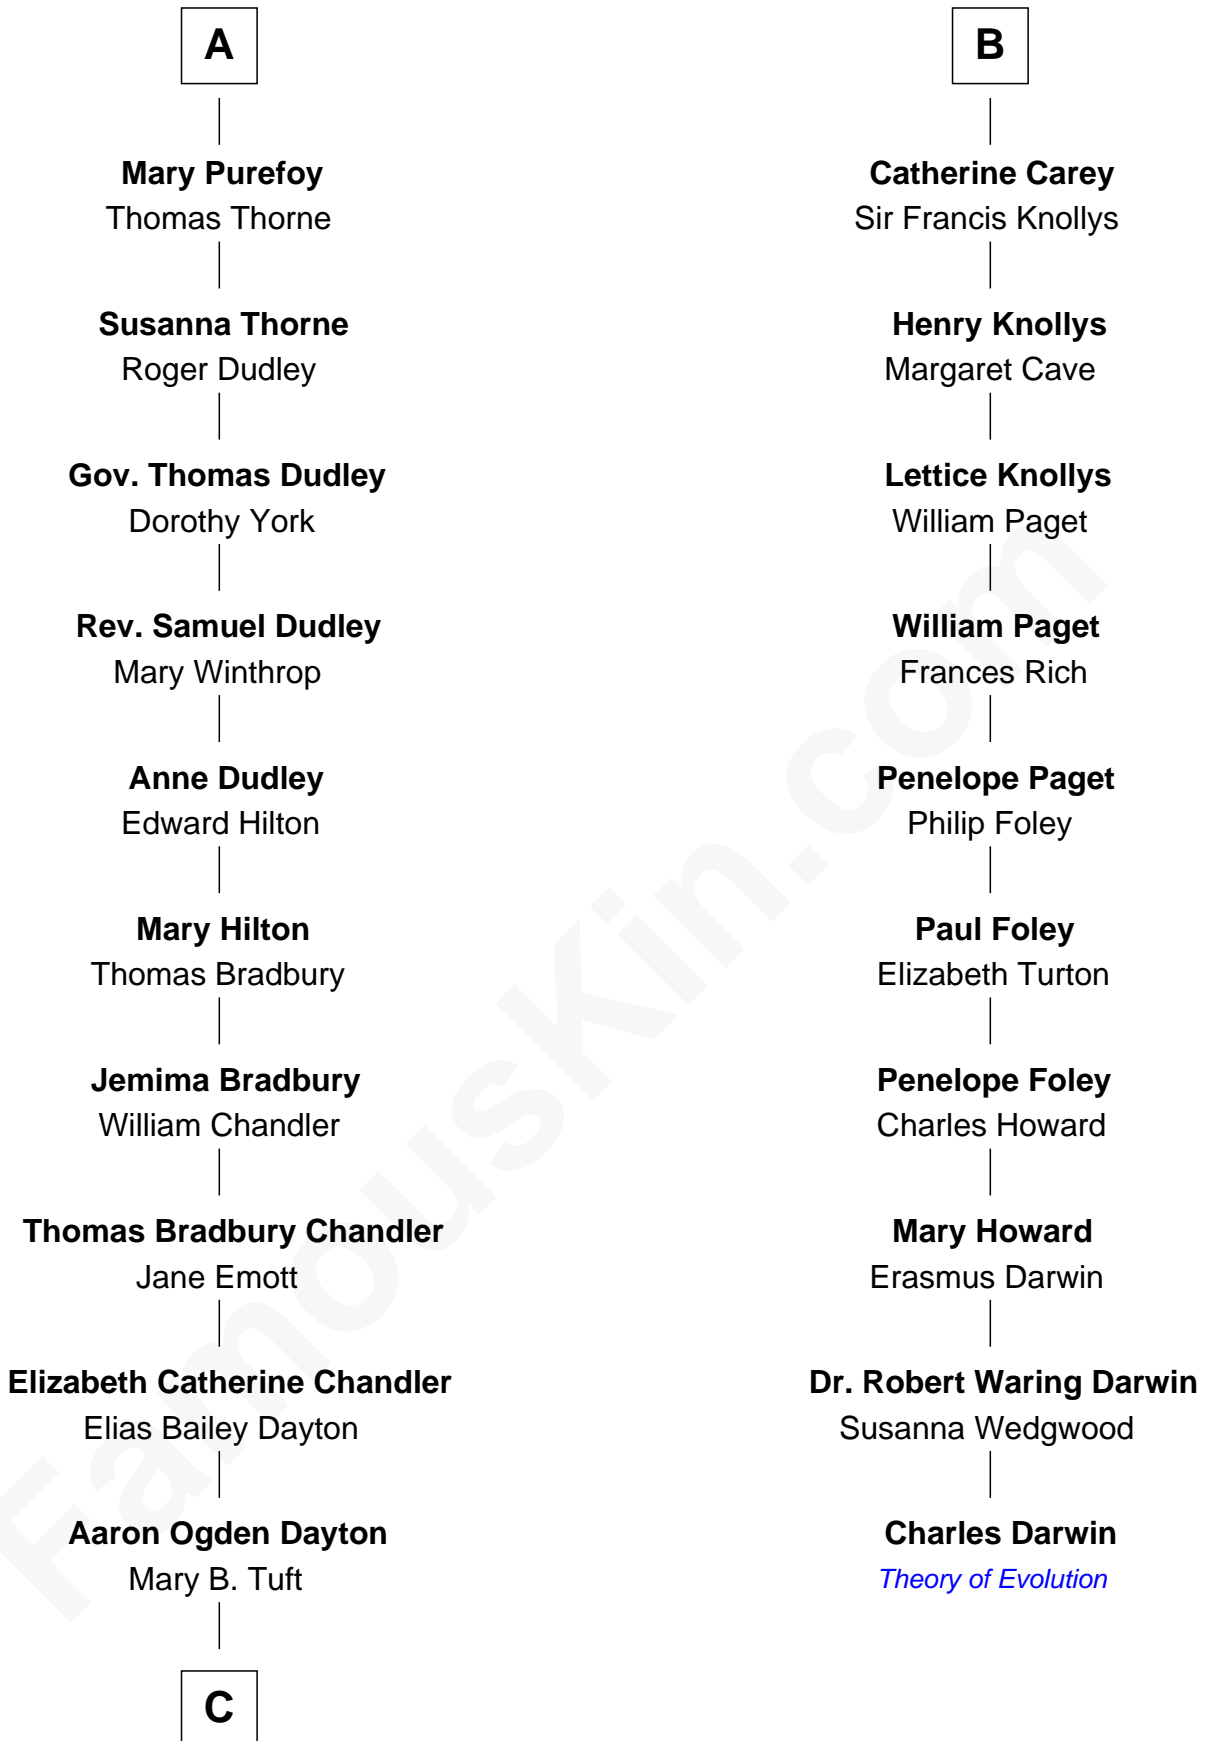

FamousKin.com
Relationship Chart of
Christopher Reeve
Movie Actor

16th cousin 5 times removed of

Charles Darwin
Theory of Evolution

Sir John Howard
 Alice de Bois

C

Katherine Irving Dayton

Henry Baldwin

Margaretta Willis Baldwin