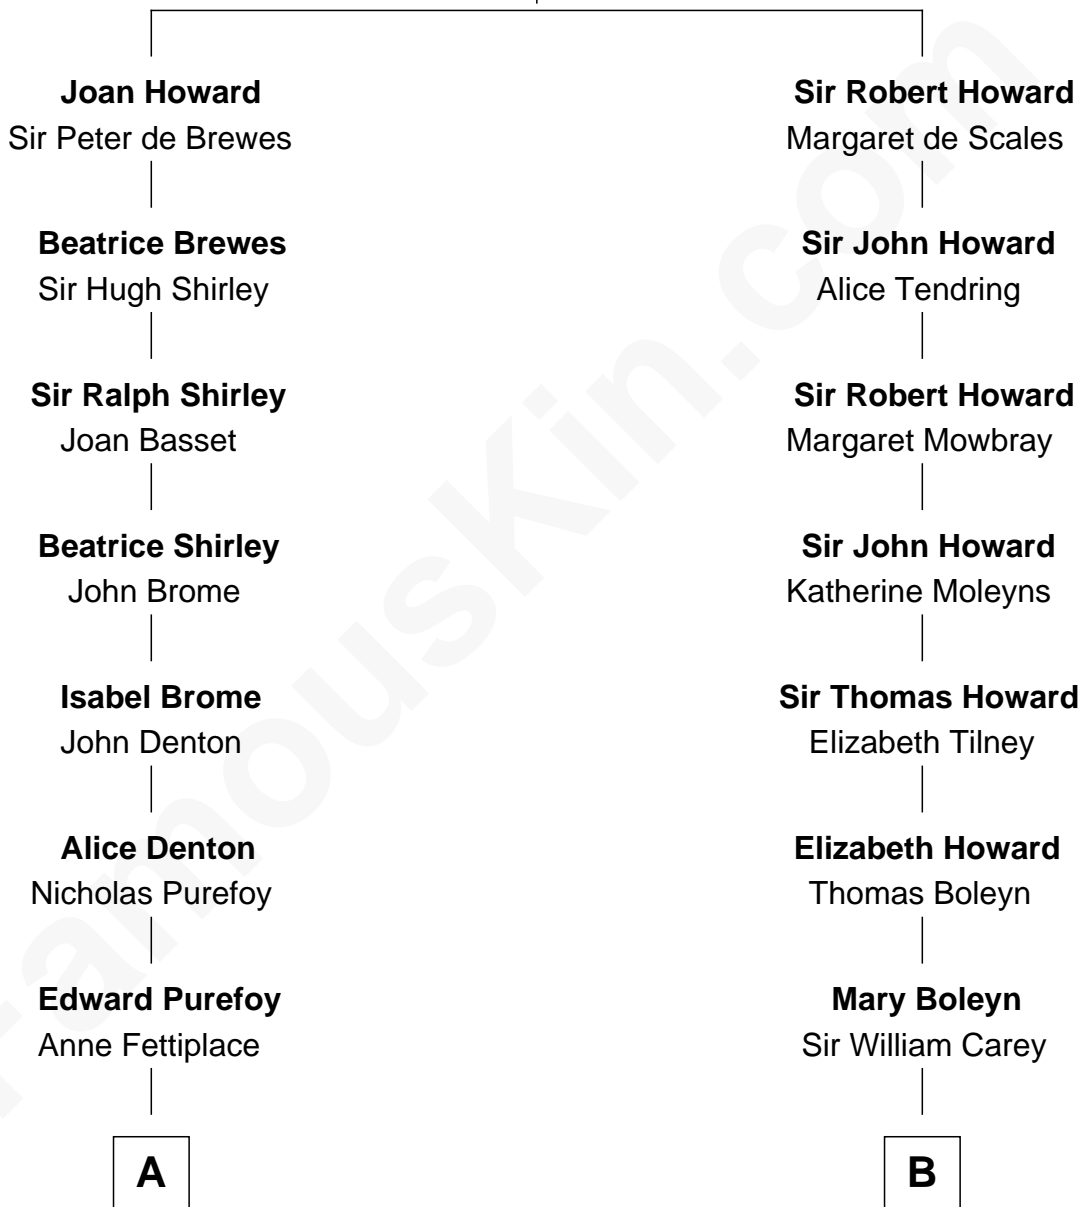

FamousKin.com
Relationship Chart of
Christopher Reeve
Movie Actor

16th cousin 5 times removed of

Charles Darwin
Theory of Evolution

Sir John Howard
 Alice de Bois

C

Katherine Irving Dayton

Henry Baldwin

Margaretta Willis Baldwin