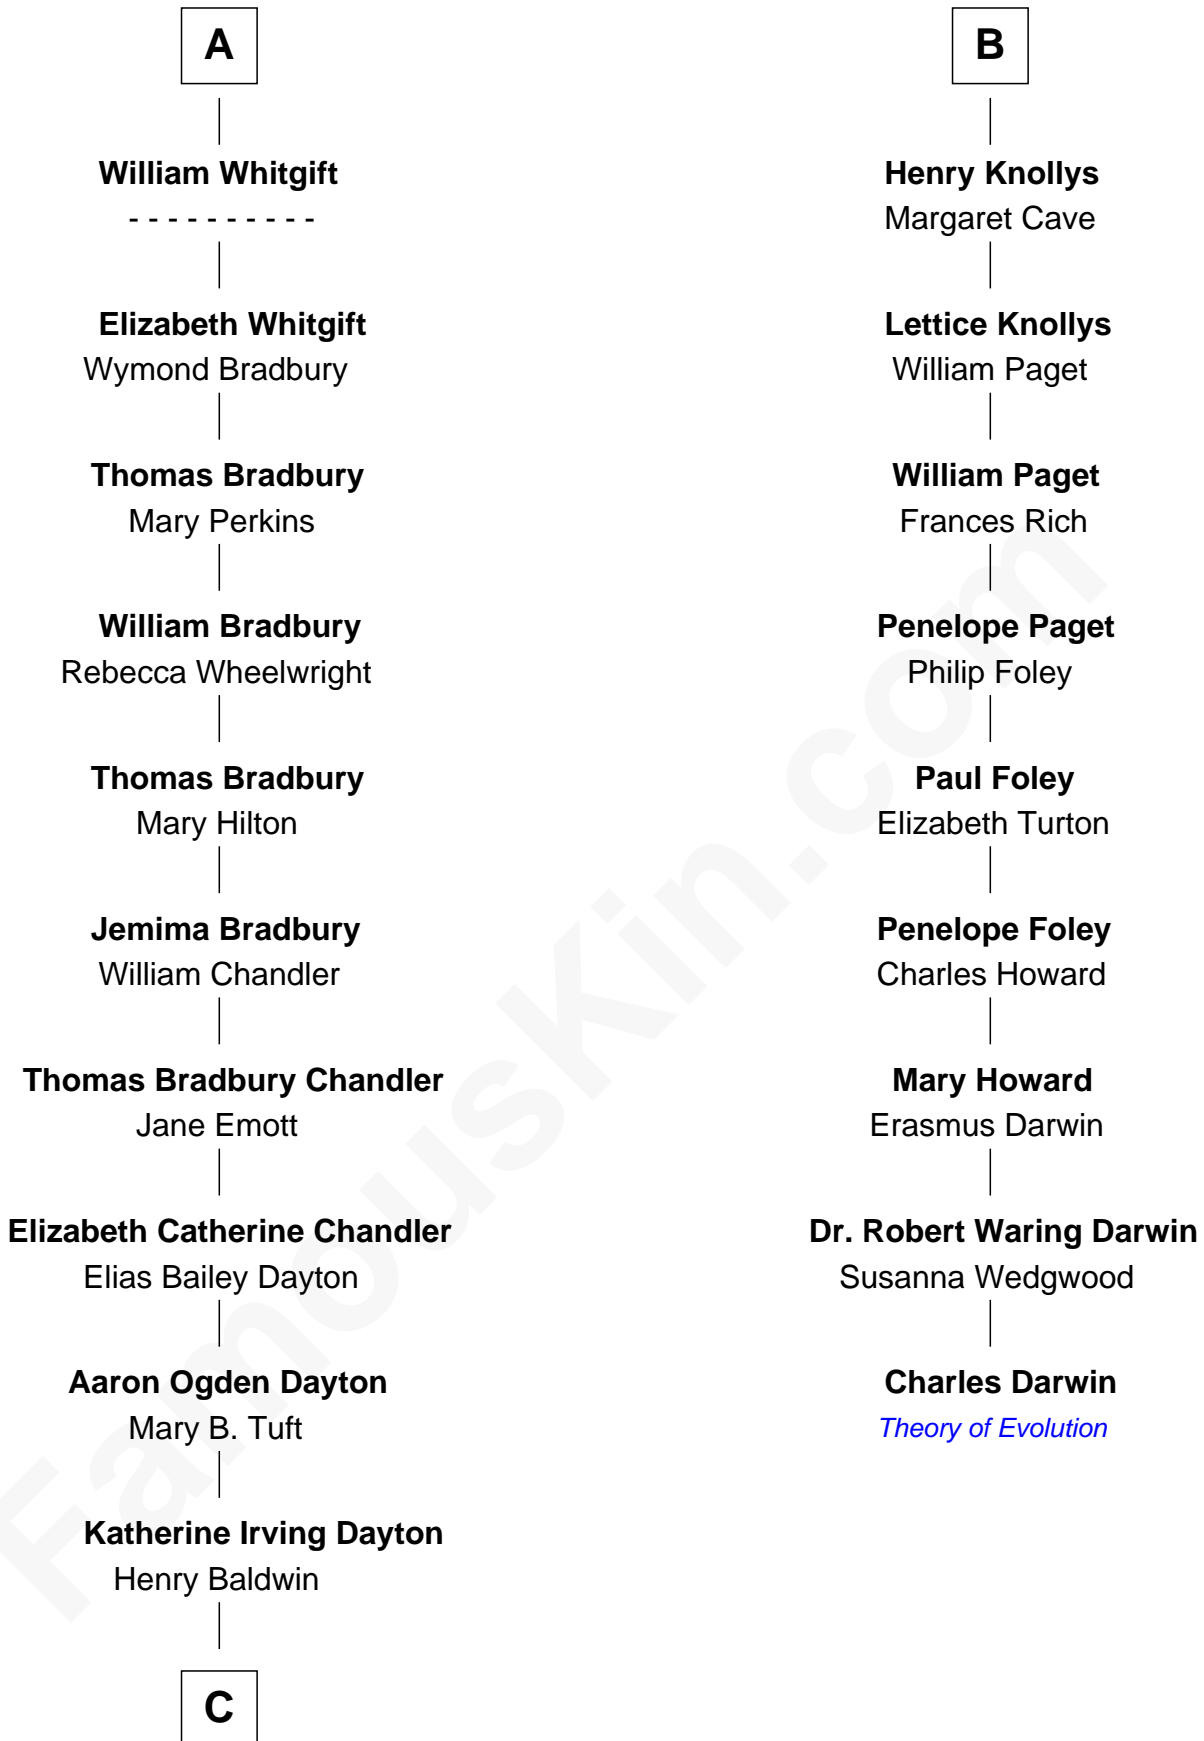

FamousKin.com
Relationship Chart of
Christopher Reeve
Movie Actor

15th cousin 5 times removed of

Charles Darwin
Theory of Evolution

John de Welles
Maud de Roos

C

—
Margaretta Willis Baldwin

Augustus Henry Reeve

—
Richard Henry Reeve

Anne Conrad D'Olier

—
Franklin D'Olier Reeve

Barbara Pitney Lamb

—
Christopher Reeve

Movie Actor

FamousKin.com