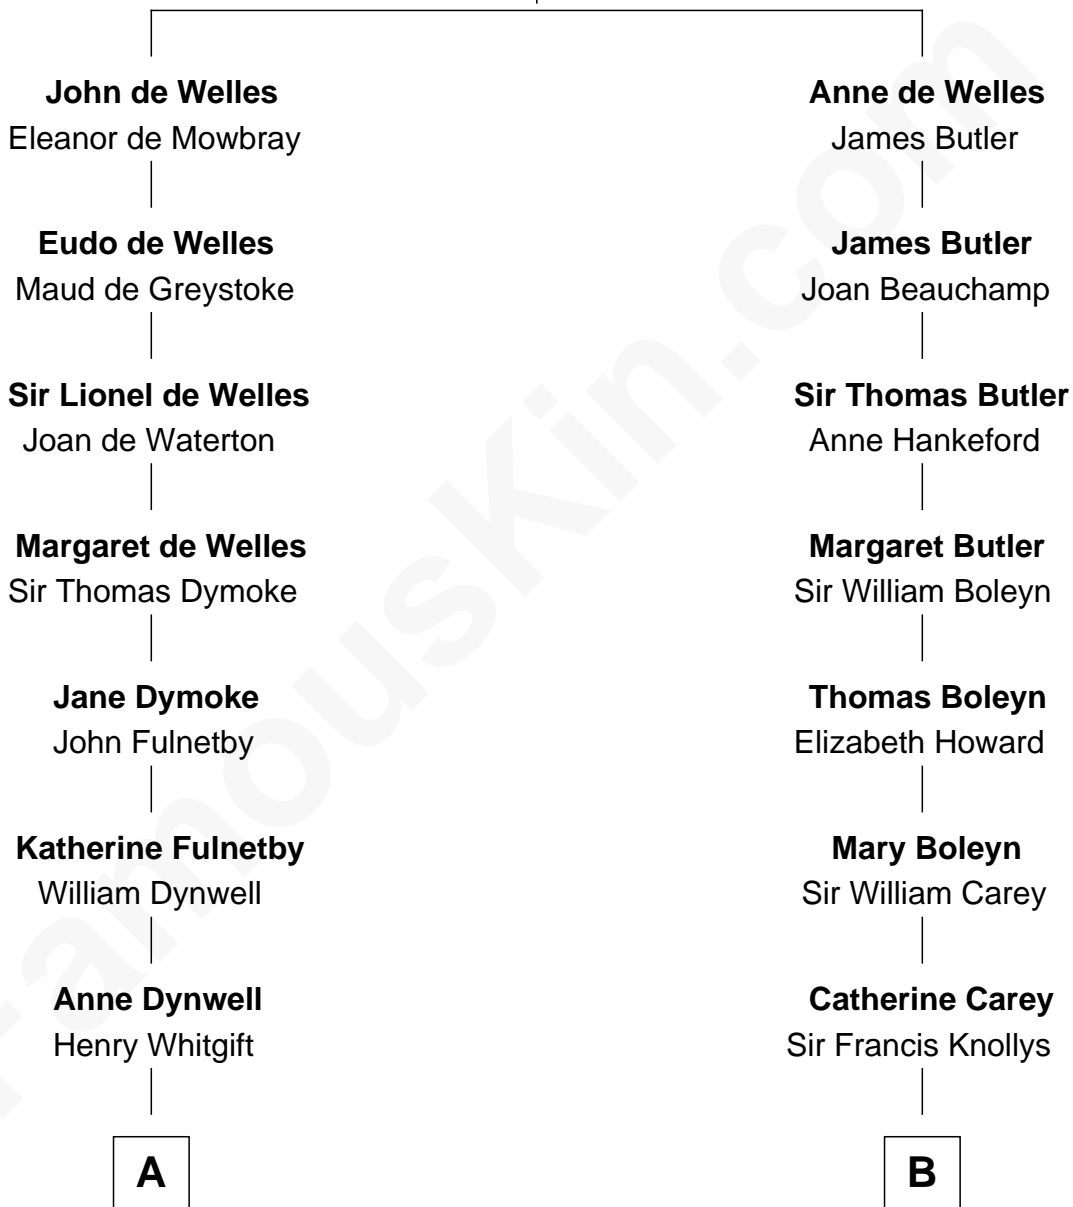

FamousKin.com
Relationship Chart of
Christopher Reeve
Movie Actor

15th cousin 5 times removed of

Charles Darwin
Theory of Evolution

John de Welles
Maud de Roos

C

—
Margaretta Willis Baldwin

Augustus Henry Reeve