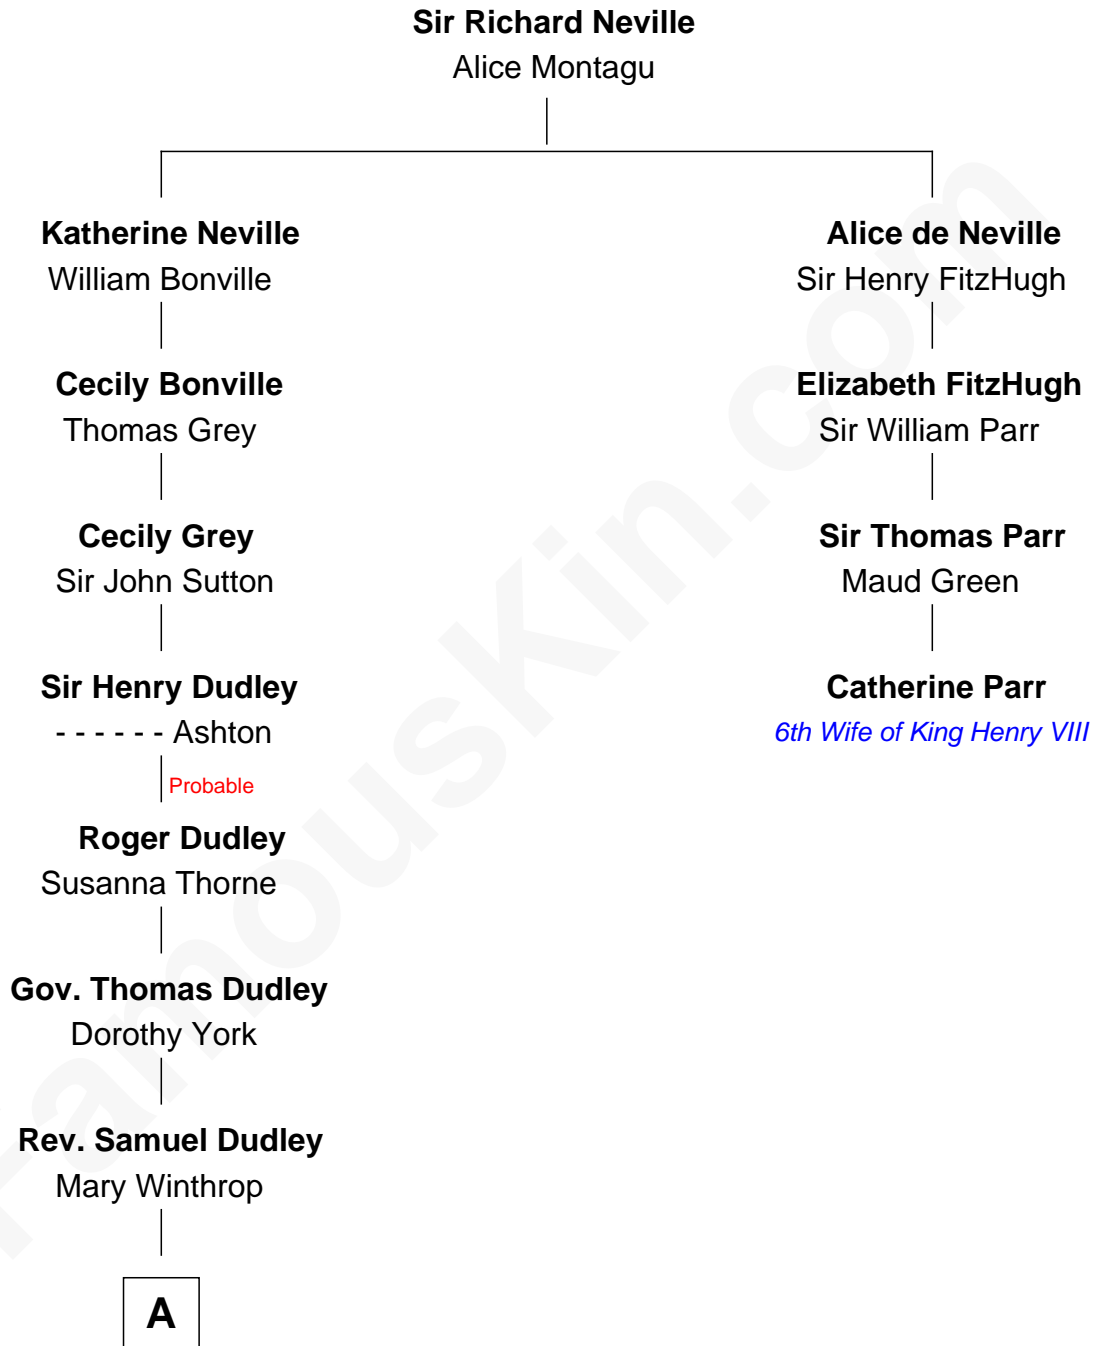

FamousKin.com
Relationship Chart of
Christopher Reeve
Movie Actor

3rd cousin 14 times removed of
Catherine Parr
6th Wife of King Henry VIII

A

Anne Dudley
Edward Hilton

Mary Hilton
Thomas Bradbury

Jemima Bradbury
William Chandler