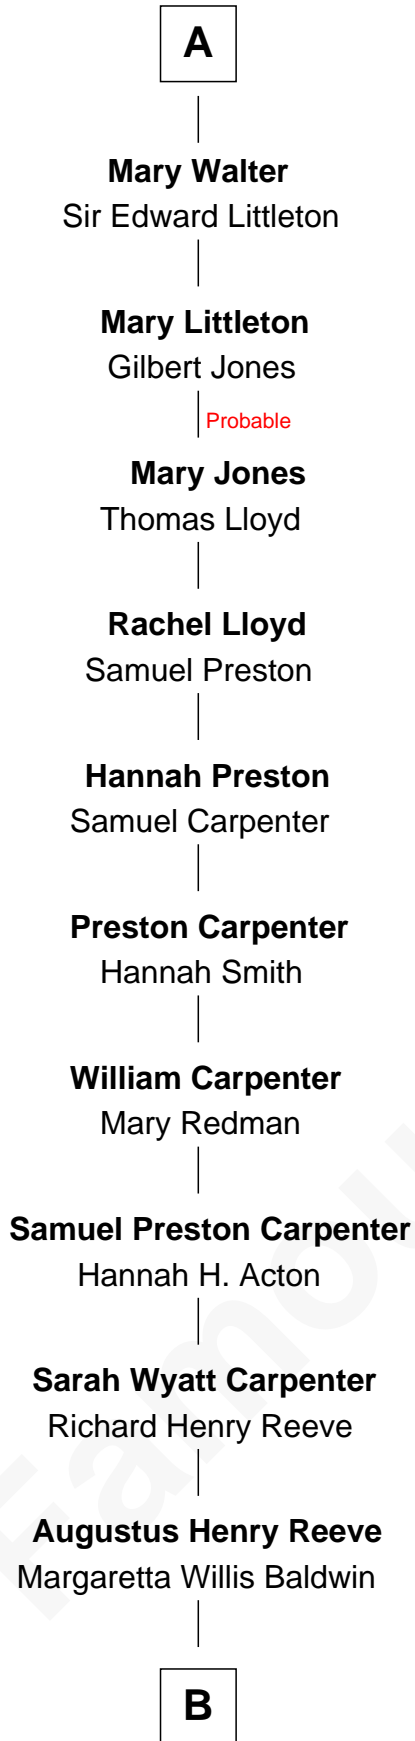

FamousKin.com
Relationship Chart of
Christopher Reeve
Movie Actor

3rd cousin 16 times removed of
Catherine Parr
6th Wife of King Henry VIII

B

Richard Henry Reeve

Anne Conrad D'Olier

Franklin D'Olier Reeve

Barbara Pitney Lamb