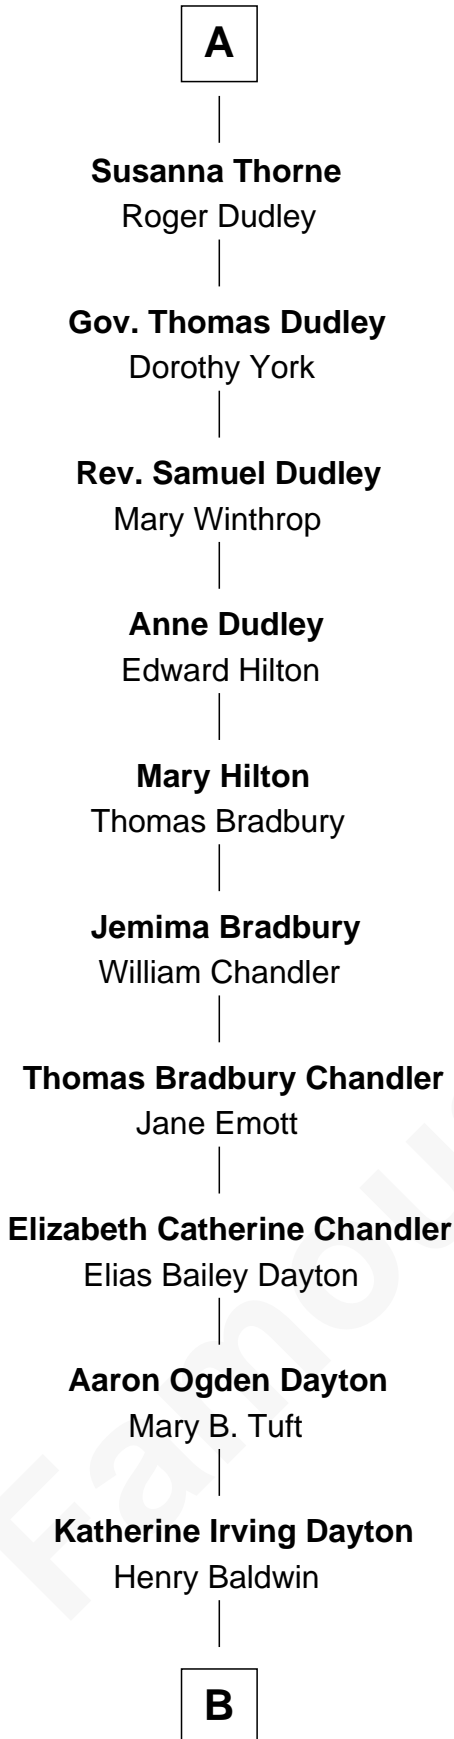

FamousKin.com
Relationship Chart of
Christopher Reeve
Movie Actor

6th cousin 14 times removed of

Catherine Parr
6th Wife of King Henry VIII

B

—
Margaretta Willis Baldwin

Augustus Henry Reeve

—
Richard Henry Reeve

Anne Conrad D'Olier

—
Franklin D'Olier Reeve

Barbara Pitney Lamb

—
Christopher Reeve

Movie Actor

FamousKin.com