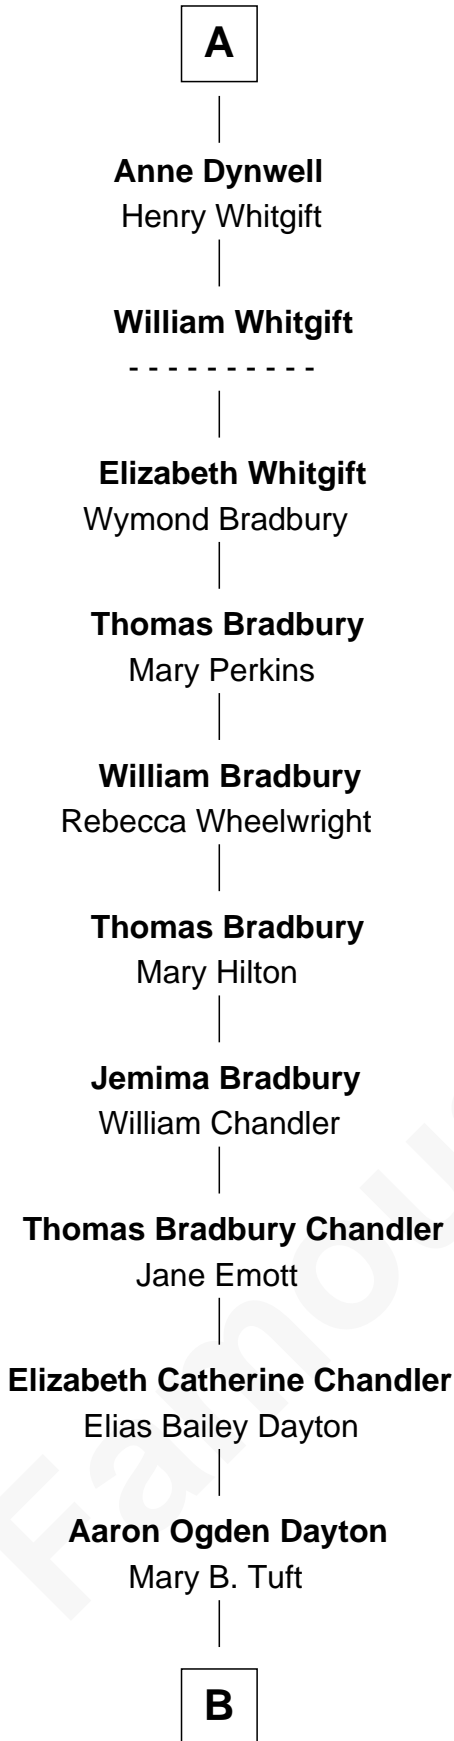

FamousKin.com
Relationship Chart of
Christopher Reeve
Movie Actor

7th cousin 14 times removed of
Catherine Parr
6th Wife of King Henry VIII

B

—
Katherine Irving Dayton

Henry Baldwin

—
Margaretta Willis Baldwin

Augustus Henry Reeve

—
Richard Henry Reeve

Anne Conrad D'Olier

—
Franklin D'Olier Reeve

Barbara Pitney Lamb

—
Christopher Reeve

Movie Actor