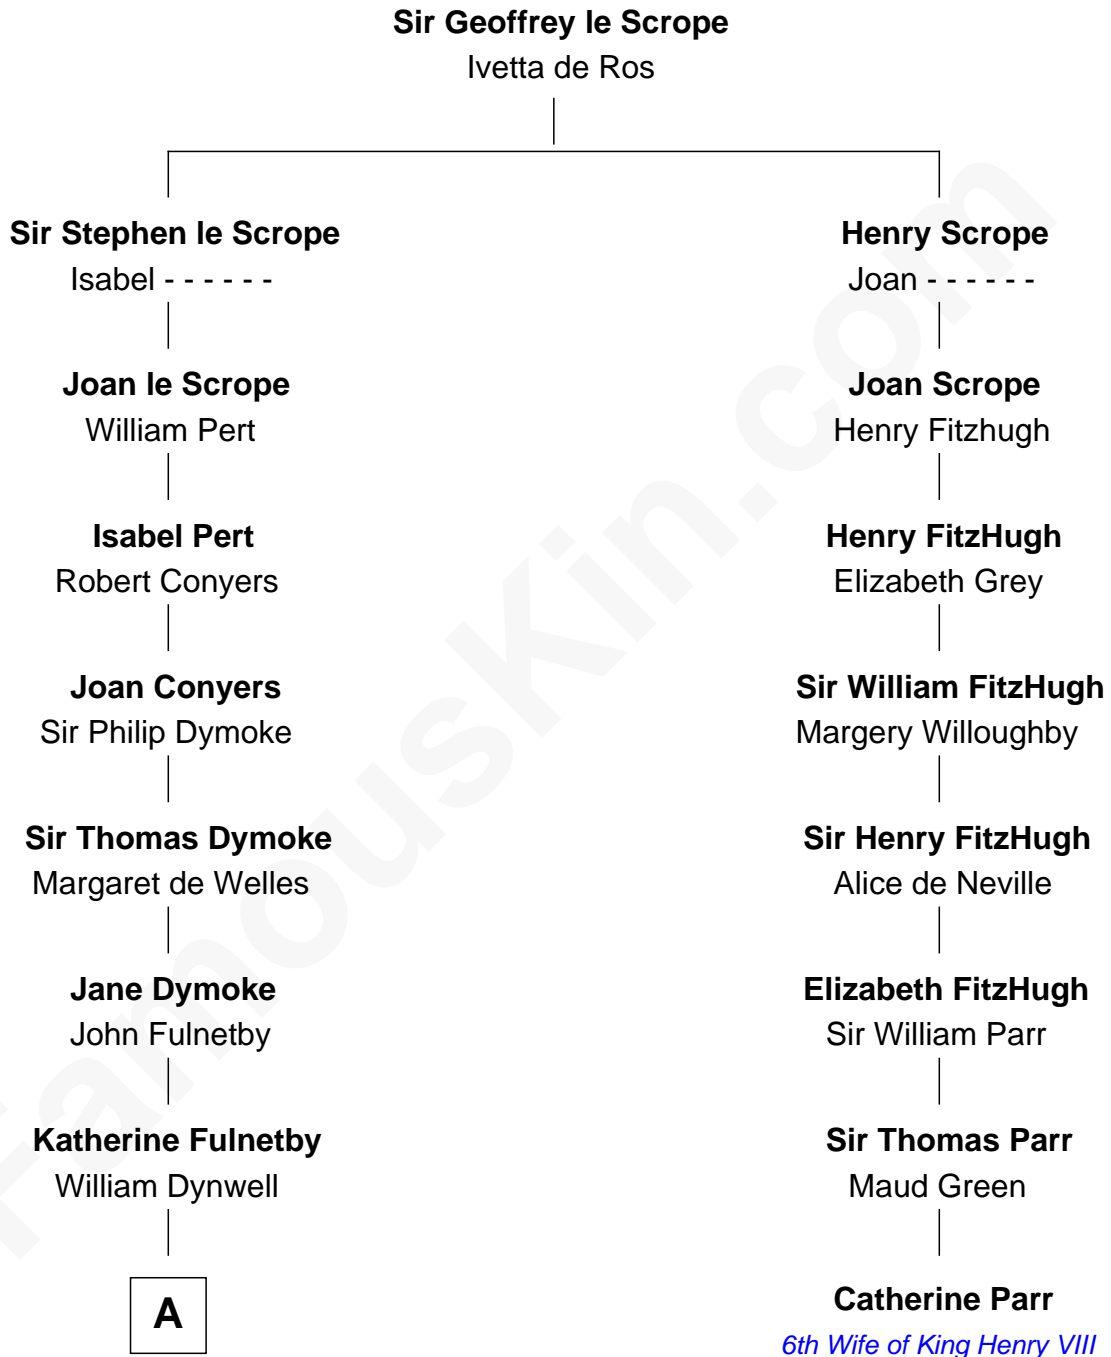

FamousKin.com
Relationship Chart of
Christopher Reeve
Movie Actor

7th cousin 14 times removed of
Catherine Parr
6th Wife of King Henry VIII

B

—
Katherine Irving Dayton

Henry Baldwin

—
Margaretta Willis Baldwin

Augustus Henry Reeve

—
Richard Henry Reeve

Anne Conrad D'Olier

—
Franklin D'Olier Reeve

Barbara Pitney Lamb

—
Christopher Reeve

Movie Actor