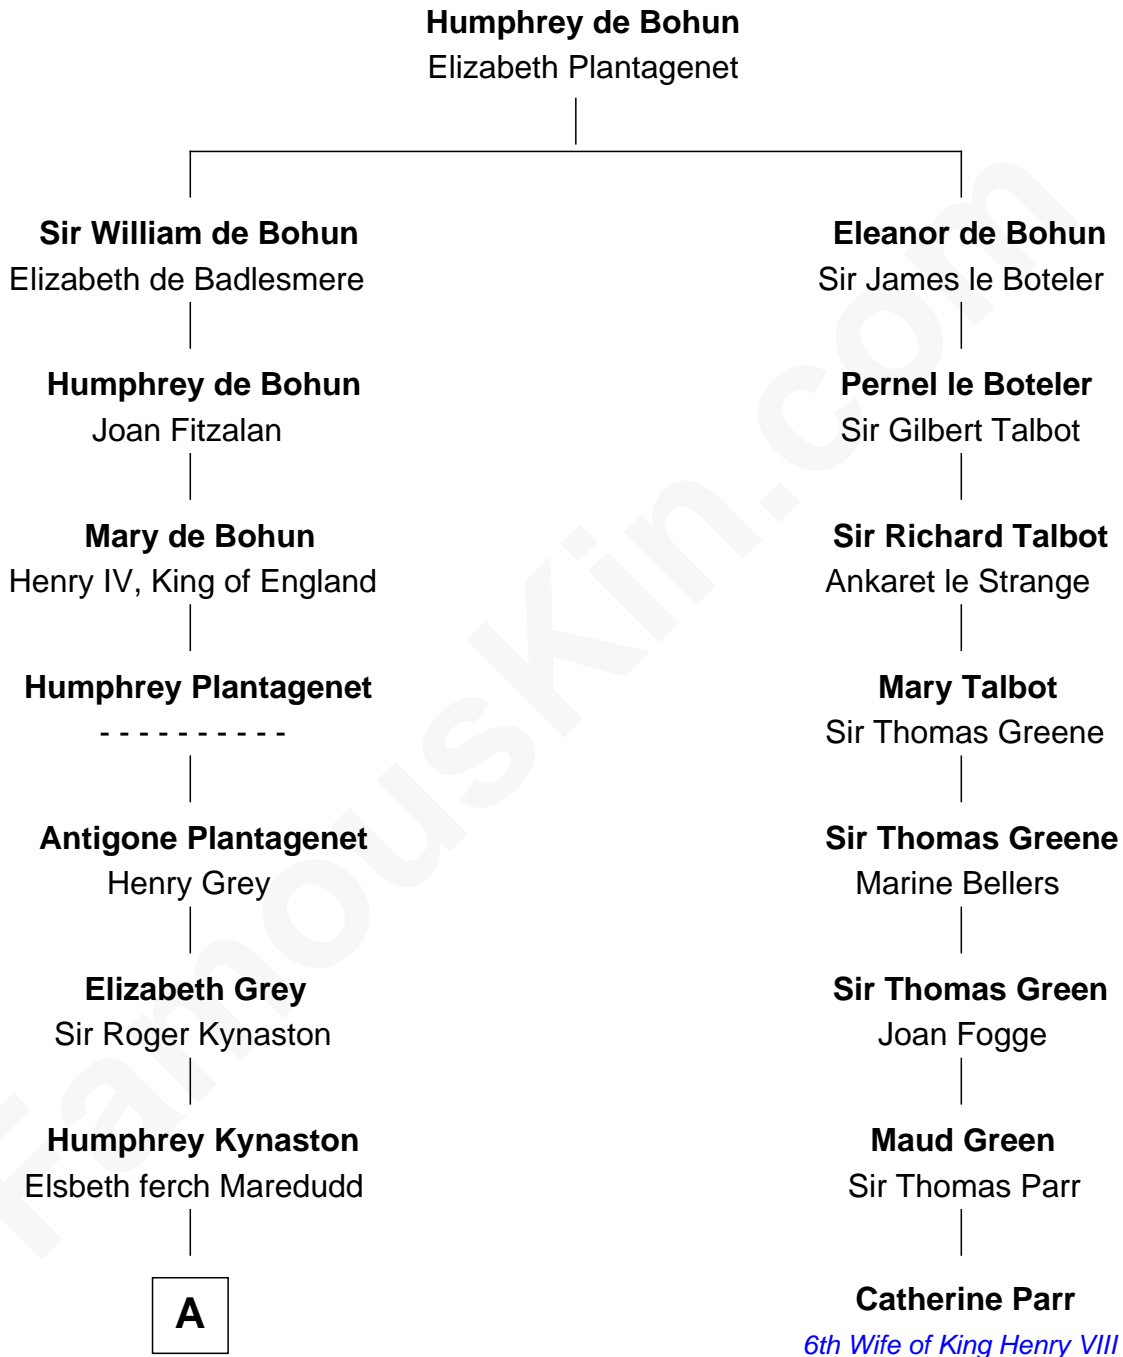

FamousKin.com
Relationship Chart of
Christopher Reeve
Movie Actor

7th cousin 14 times removed of
Catherine Parr
6th Wife of King Henry VIII

A

Margaret Kynaston
John ap Ieuan ab Owain

Humphrey Wynn
Mawd ferch Oliver

Catrin Wynn
John Lloyd

Charles Lloyd
Elizabeth Stanley

Thomas Lloyd
Mary Jones

Rachel Lloyd
Samuel Preston

Hannah Preston
Samuel Carpenter

Preston Carpenter
Hannah Smith

William Carpenter
Mary Redman

Samuel Preston Carpenter
Hannah H. Acton

B

B

—
Sarah Wyatt Carpenter

Richard Henry Reeve

—
Augustus Henry Reeve

Margaretta Willis Baldwin

—
Richard Henry Reeve

Anne Conrad D'Olier