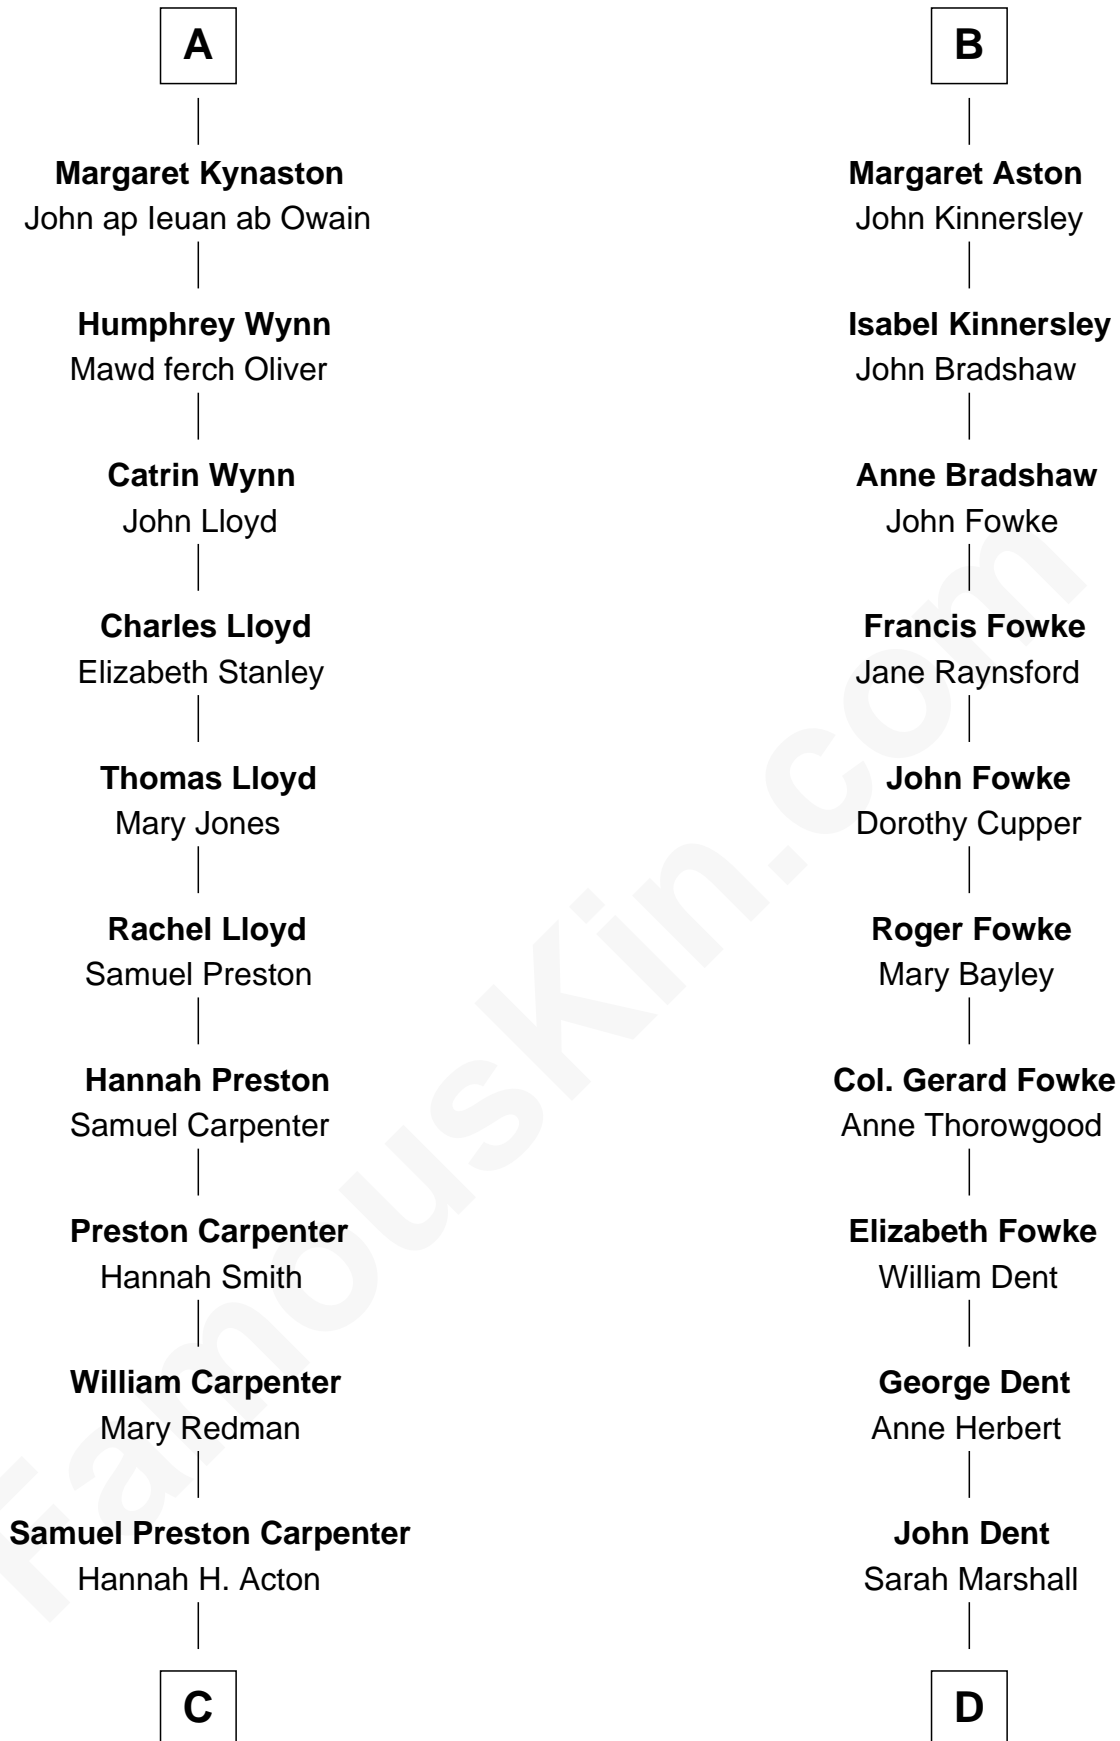

FamousKin.com
Relationship Chart of
Christopher Reeve
Movie Actor

19th cousin 2 times removed of
General James Longstreet
Confederate Army - U.S. Civil War

C

Sarah Wyatt Carpenter

Richard Henry Reeve

Augustus Henry Reeve

Margaretta Willis Baldwin

Richard Henry Reeve

Anne Conrad D'Olier

Franklin D'Olier Reeve

Barbara Pitney Lamb

Christopher Reeve

Movie Actor

D

Thomas Marshall Dent

Anne Magruder

Mary Anna Dent

James Longstreet

General James Longstreet

Confederate Army - U.S. Civil War