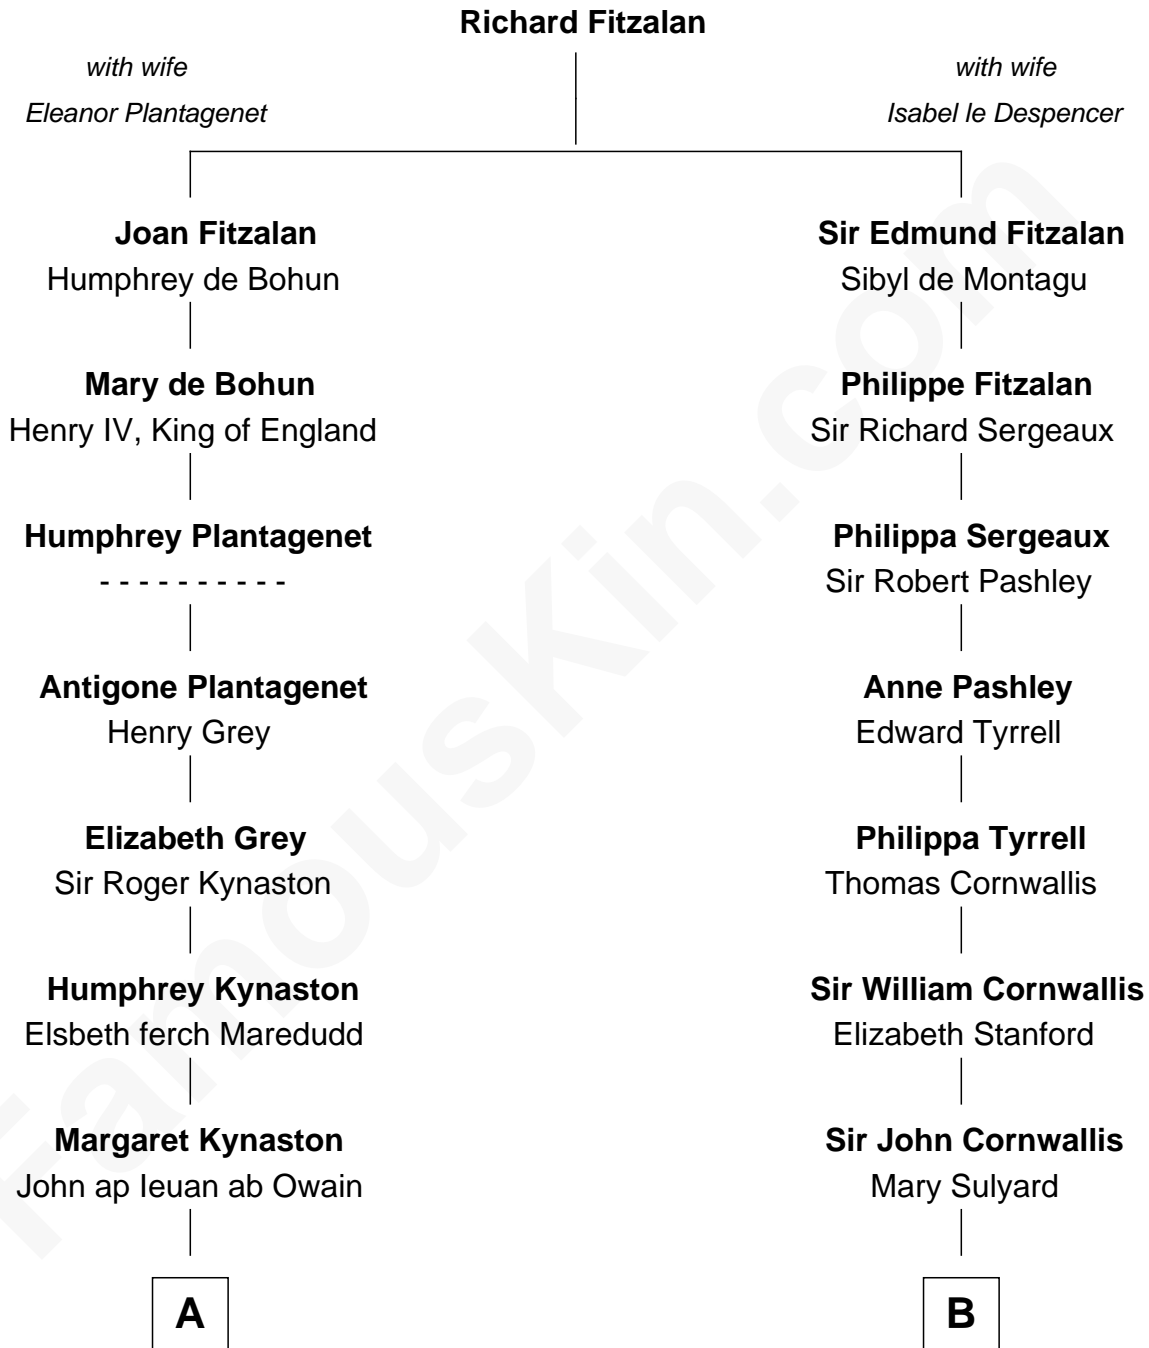

FamousKin.com
Relationship Chart of
Christopher Reeve
Movie Actor

17th cousin 3 times removed of
General James Longstreet
Confederate Army - U.S. Civil War

C

—
Augustus Henry Reeve
Margaretta Willis Baldwin

—
Richard Henry Reeve
Anne Conrad D'Olier

—
Franklin D'Olier Reeve
Barbara Pitney Lamb

—
Christopher Reeve
Movie Actor

FamousKin.com