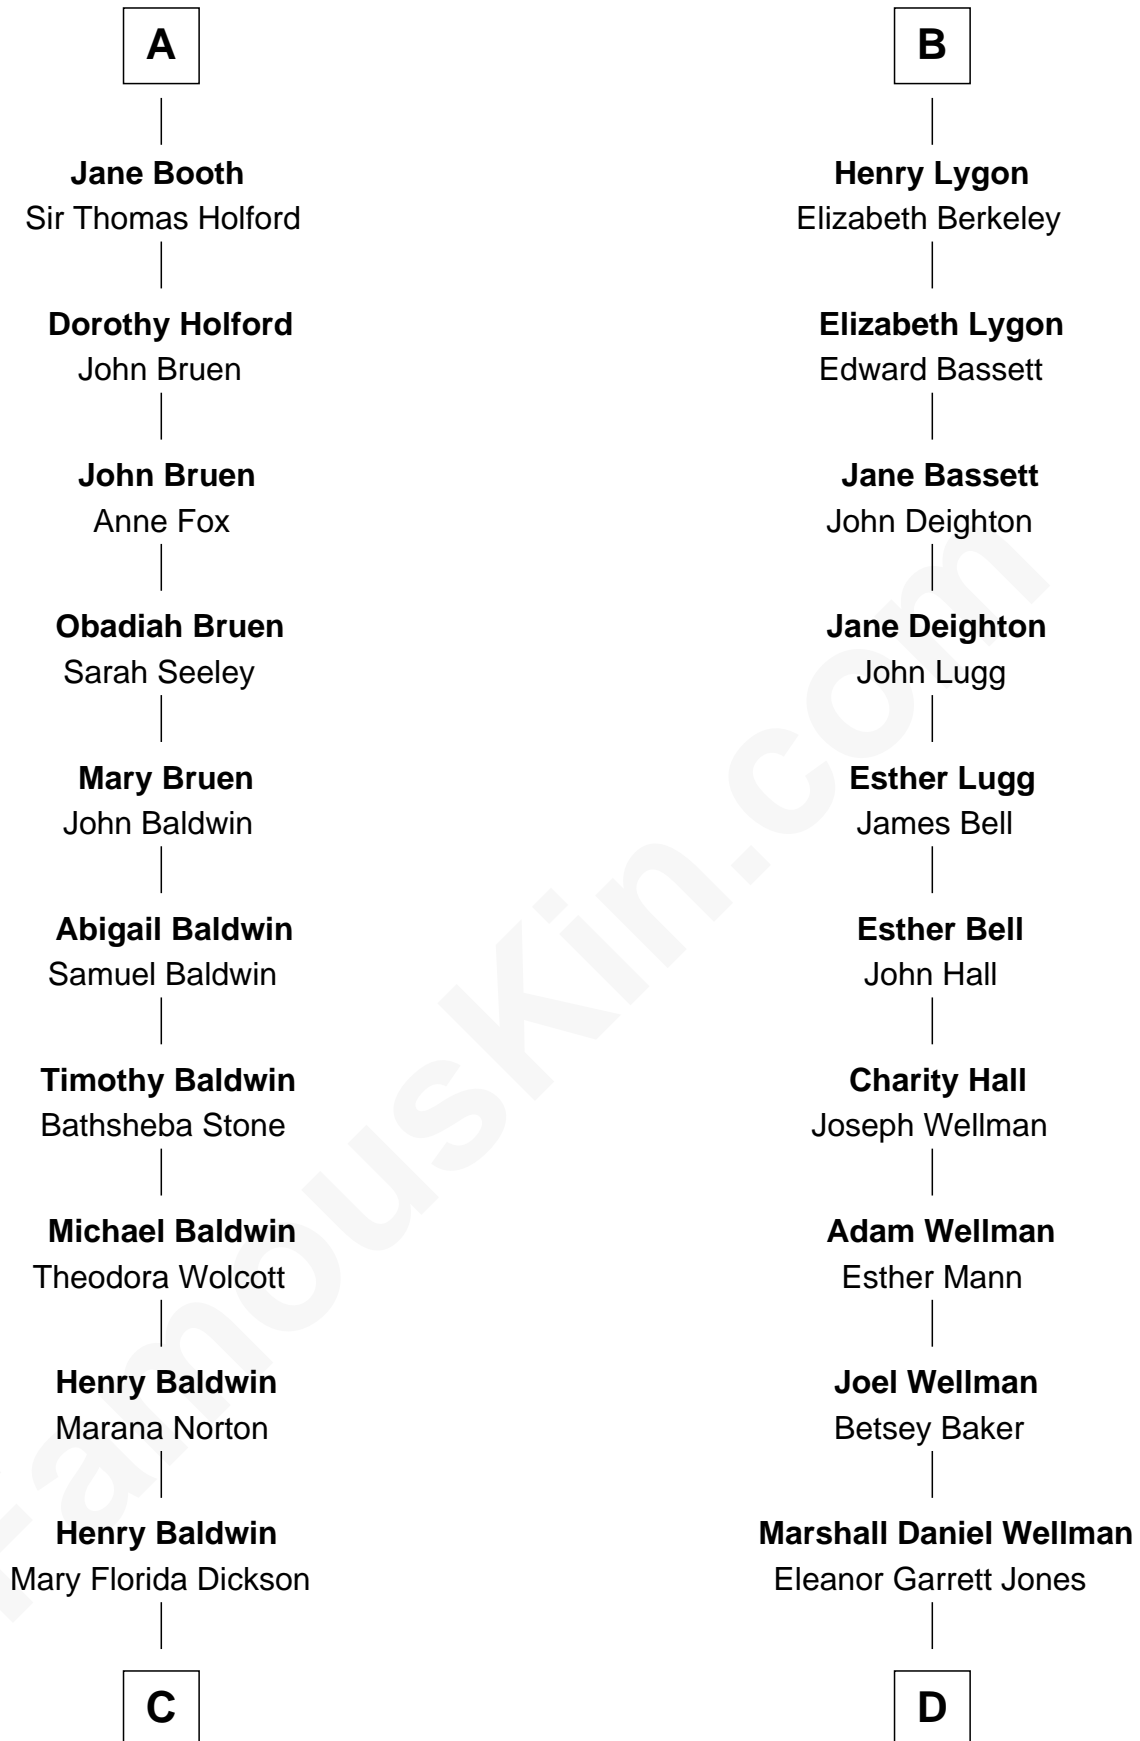

FamousKin.com
Relationship Chart of
Christopher Reeve
Movie Actor

18th cousin 3 times removed of
Jack London
Author of "The Call of the Wild"

C

Henry Baldwin
Katherine Irving Dayton

Margaretta Willis Baldwin
Augustus Henry Reeve

Richard Henry Reeve
Anne Conrad D'Olier

Franklin D'Olier Reeve
Barbara Pitney Lamb

Christopher Reeve
Movie Actor

D

Flora Wellman
William Henry Chaney

Jack London
Author of "The Call of the Wild"

FamousKin.com