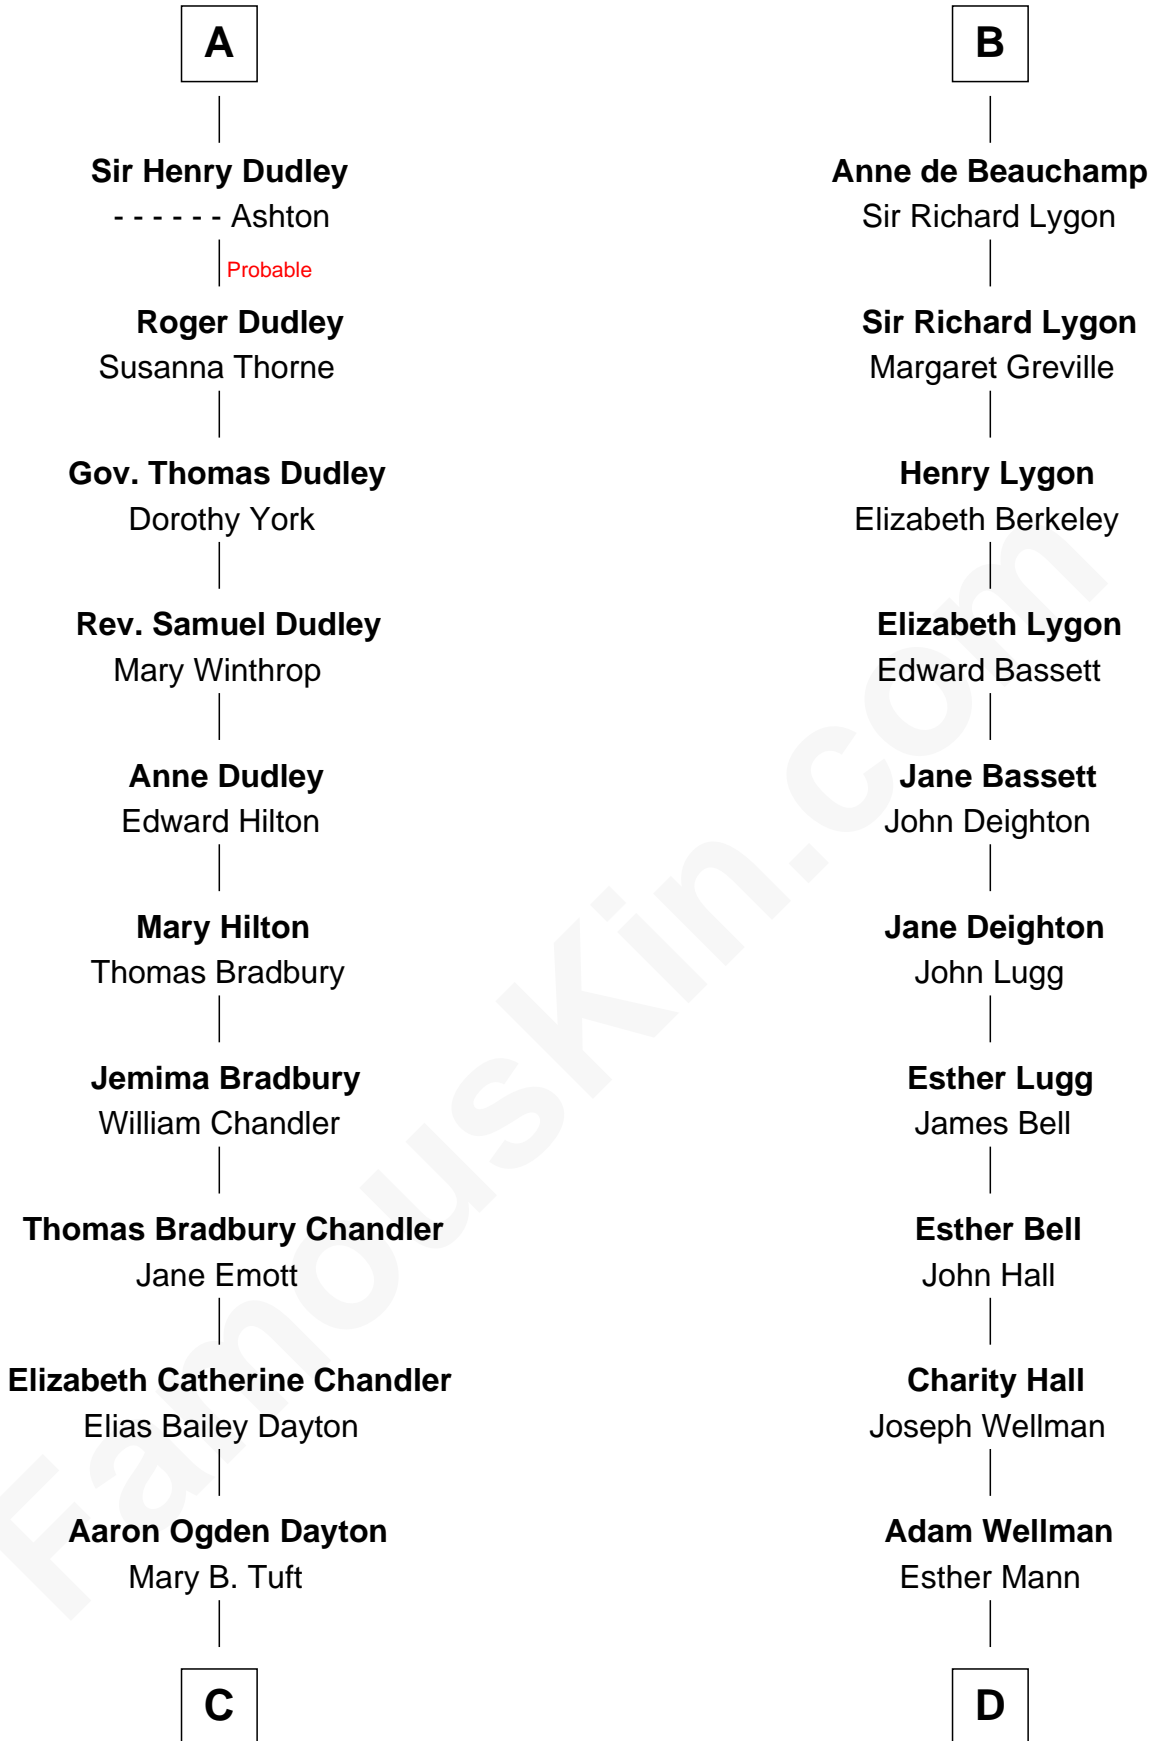

FamousKin.com
Relationship Chart of
Christopher Reeve
Movie Actor

20th cousin 1 time removed of
Jack London
Author of "The Call of the Wild"

C

Katherine Irving Dayton

Henry Baldwin

Margaretta Willis Baldwin

Augustus Henry Reeve

Richard Henry Reeve

Anne Conrad D'Olier

Franklin D'Olier Reeve

Barbara Pitney Lamb

Christopher Reeve

Movie Actor

D