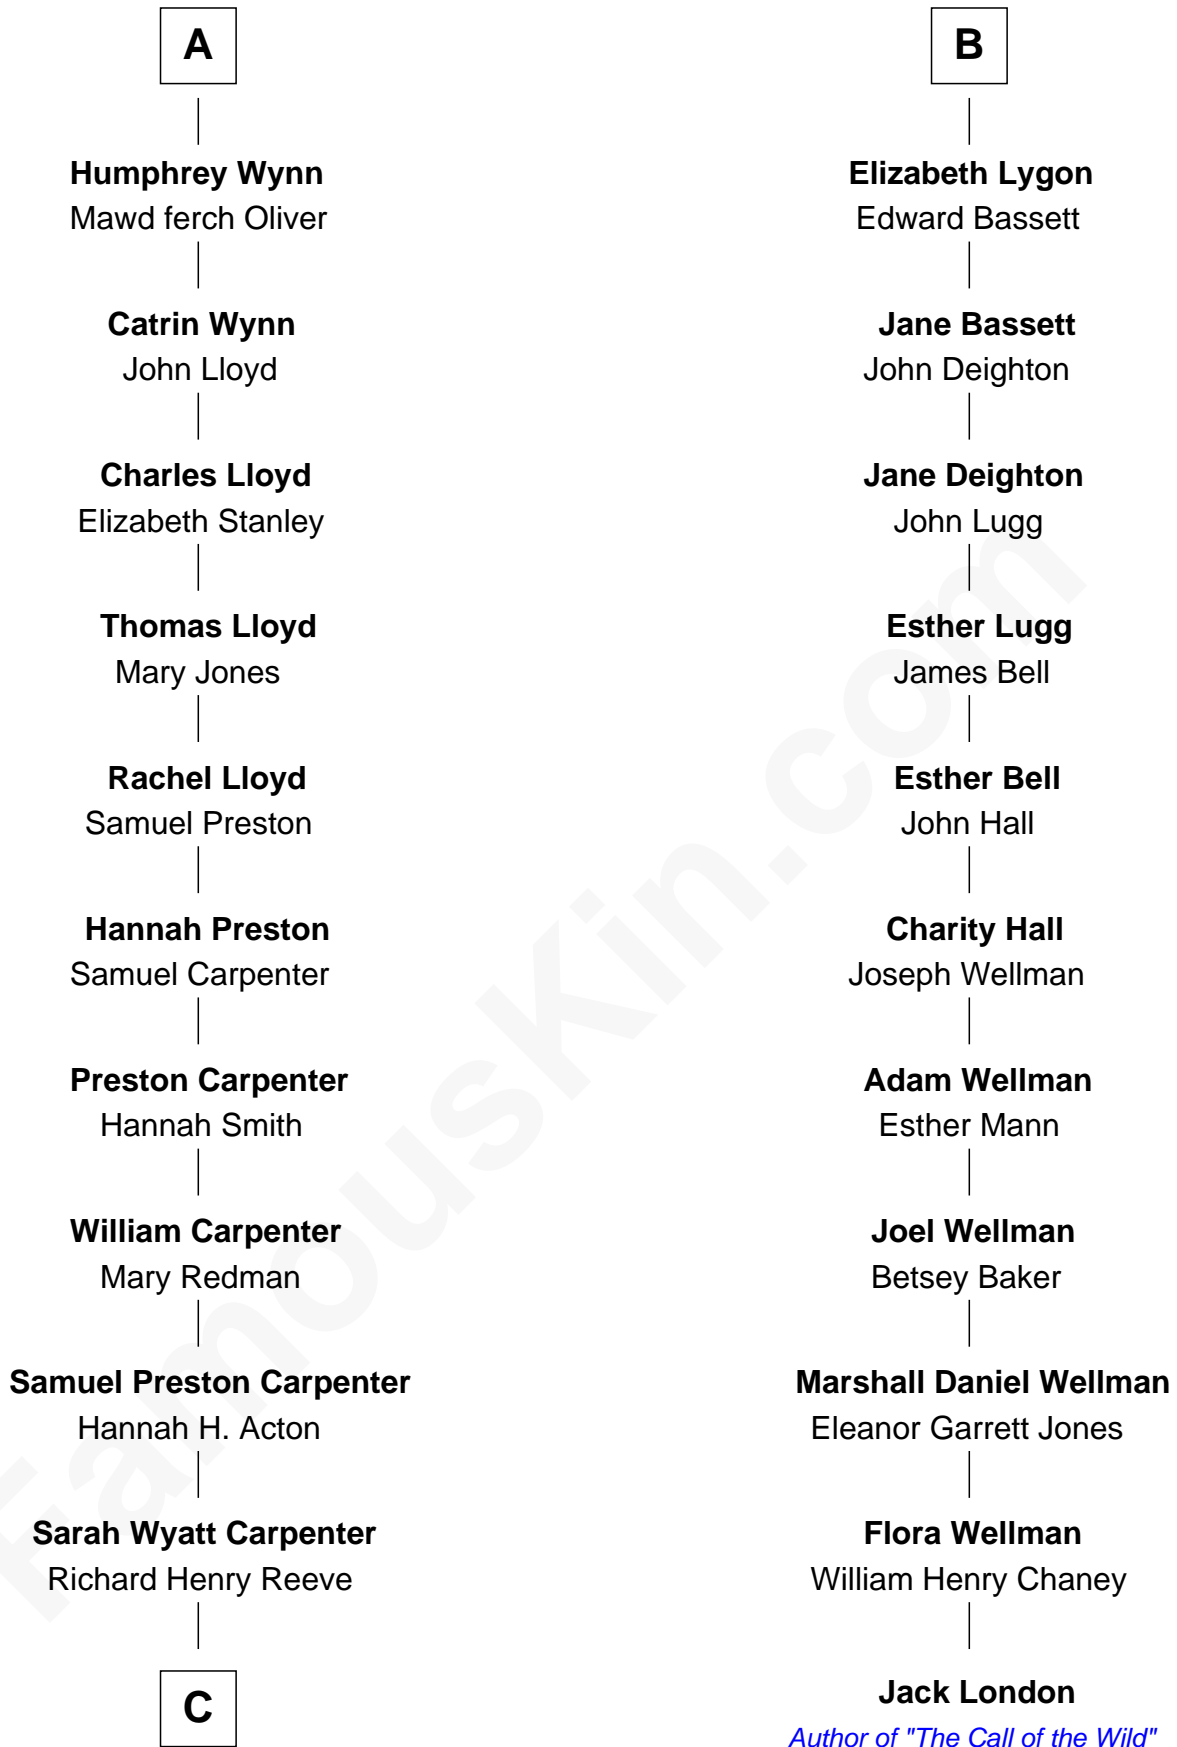

FamousKin.com
Relationship Chart of
Christopher Reeve
Movie Actor

17th cousin 3 times removed of
Jack London
Author of "The Call of the Wild"

C

—
Augustus Henry Reeve
Margaretta Willis Baldwin

—
Richard Henry Reeve
Anne Conrad D'Olier

—
Franklin D'Olier Reeve
Barbara Pitney Lamb

—
Christopher Reeve
Movie Actor

FamousKin.com