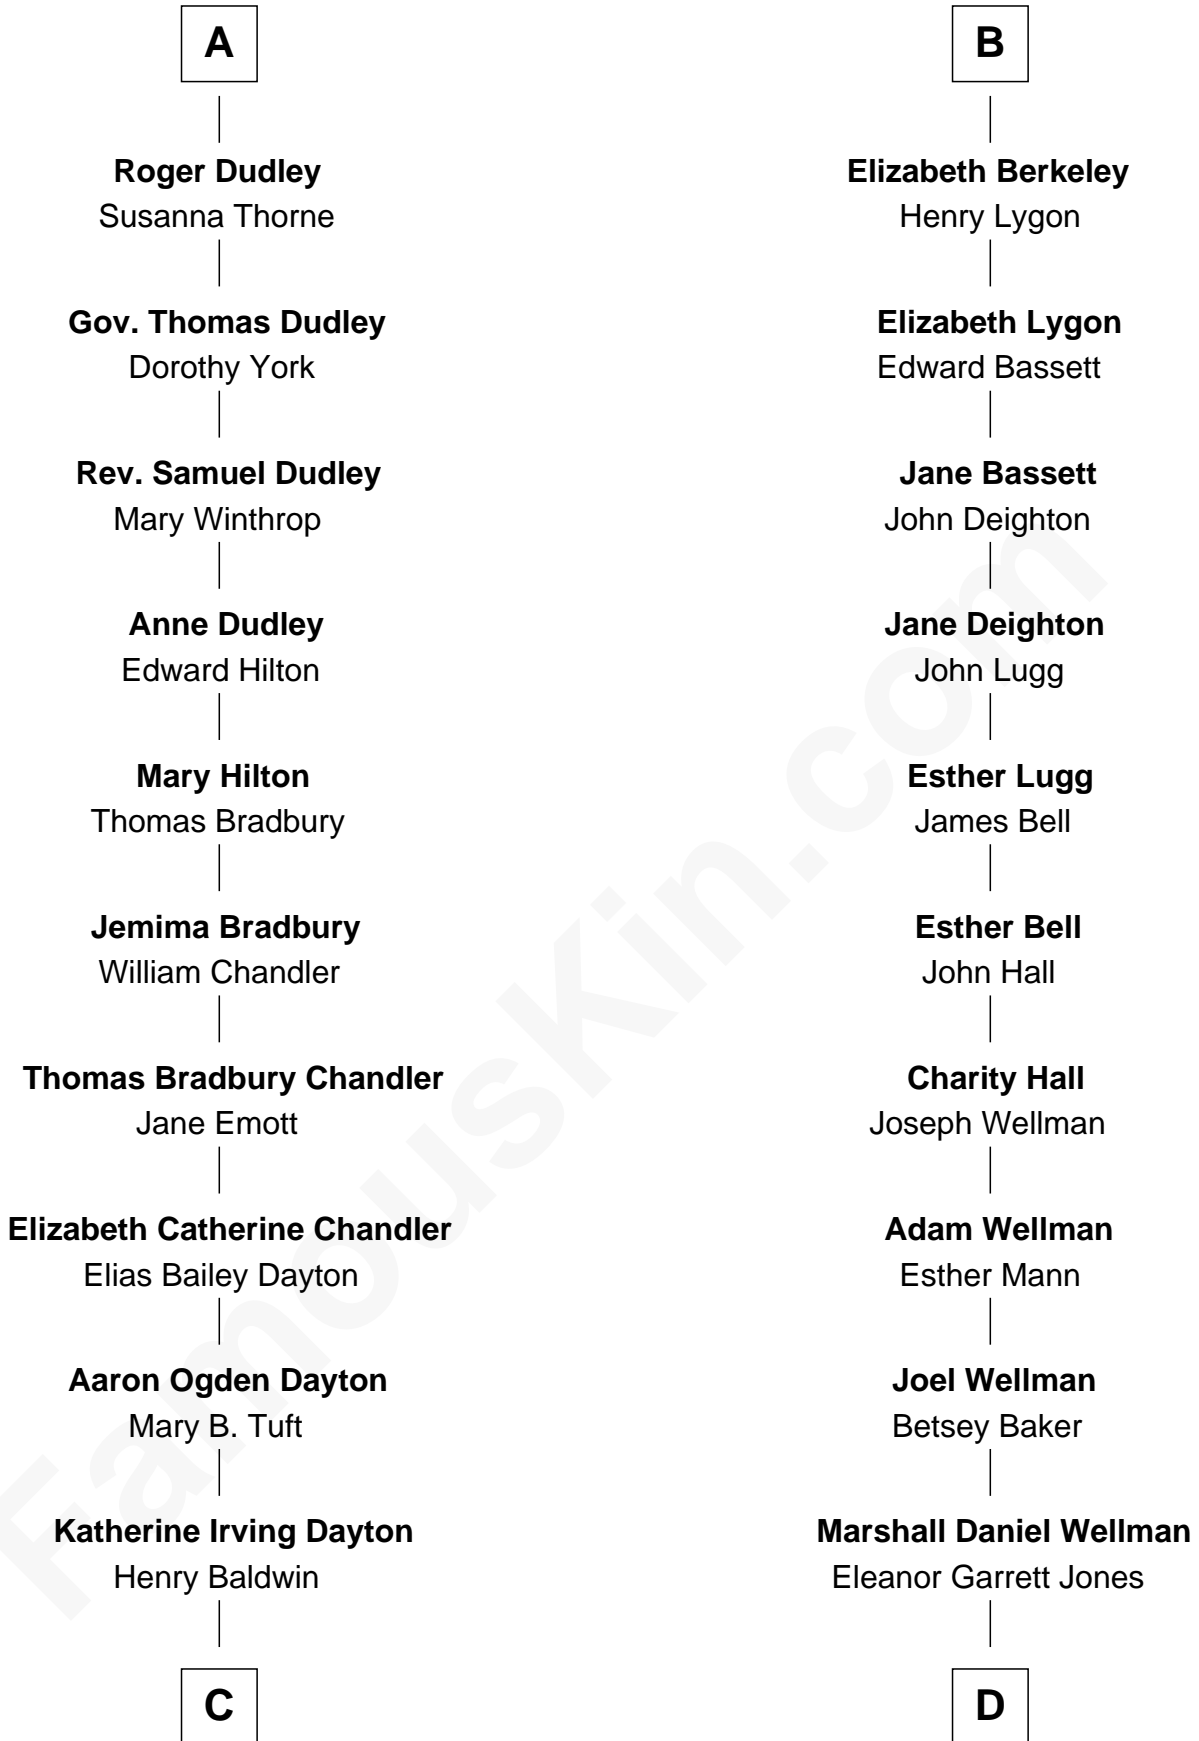

FamousKin.com
Relationship Chart of
Christopher Reeve
Movie Actor

18th cousin 2 times removed of
Jack London
Author of "The Call of the Wild"

Sir Maurice de Berkeley
 Eve la Zouche

C

Margaretta Willis Baldwin