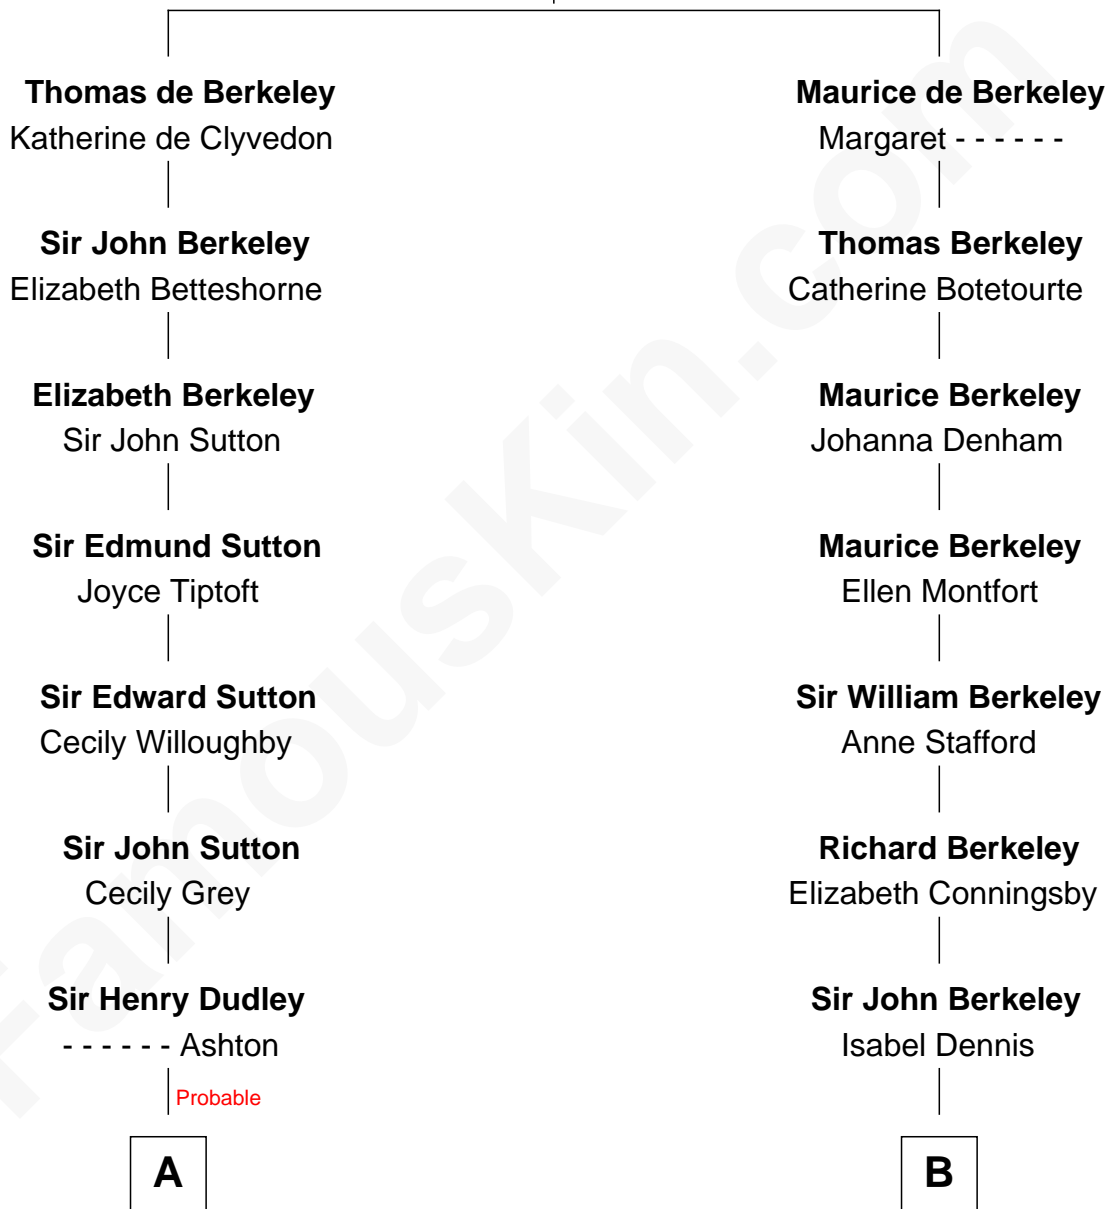

FamousKin.com
Relationship Chart of
Christopher Reeve
Movie Actor

18th cousin 2 times removed of
Jack London
Author of "The Call of the Wild"

Sir Maurice de Berkeley
 Eve la Zouche

C

Margaretta Willis Baldwin

Augustus Henry Reeve

Richard Henry Reeve

Anne Conrad D'Olier

Franklin D'Olier Reeve

Barbara Pitney Lamb

Christopher Reeve

Movie Actor

D