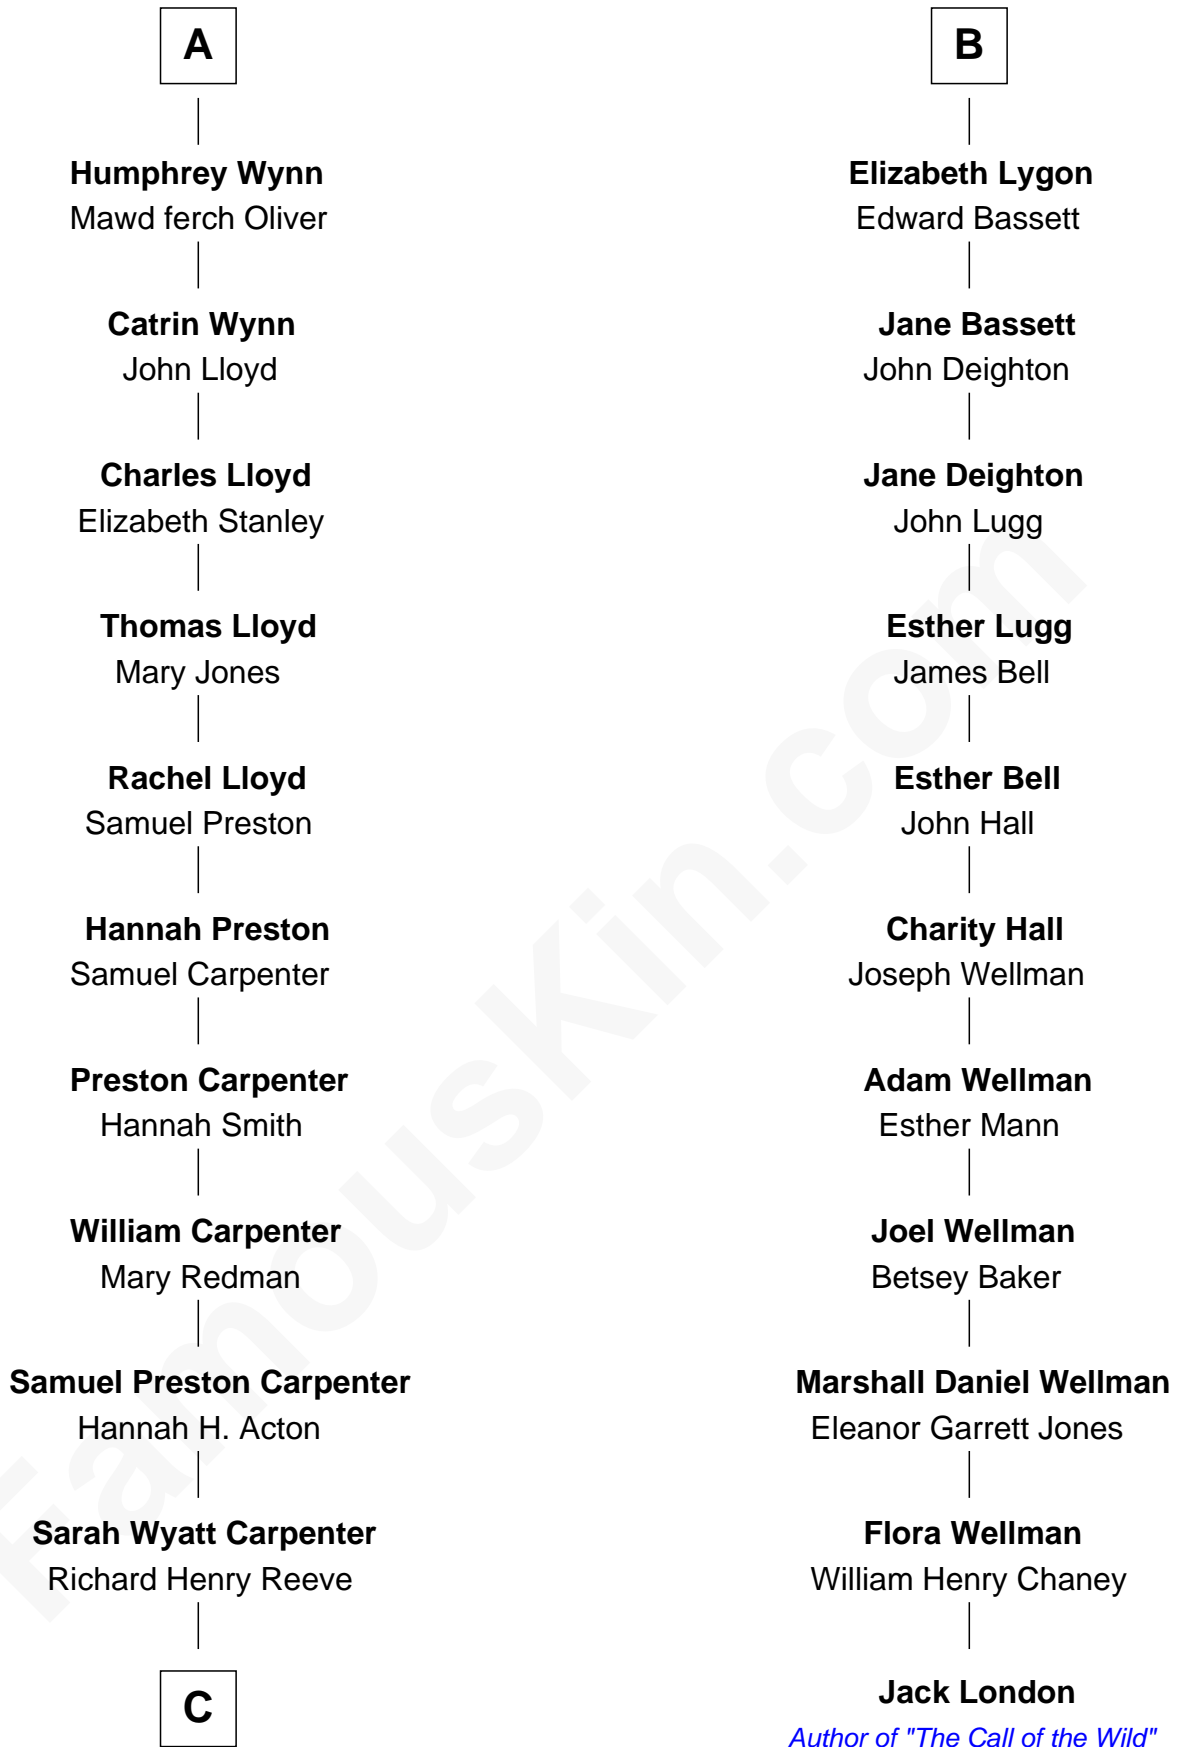

**FamousKin.com**  
**Relationship Chart of**  
**Christopher Reeve**  
*Movie Actor*

**17th cousin 3 times removed of**  
**Jack London**  
*Author of "The Call of the Wild"*

**C**

—  
**Augustus Henry Reeve**  
Margaretta Willis Baldwin

—  
**Richard Henry Reeve**  
Anne Conrad D'Olier

—  
**Franklin D'Olier Reeve**  
Barbara Pitney Lamb

—  
**Christopher Reeve**  
*Movie Actor*

FamousKin.com