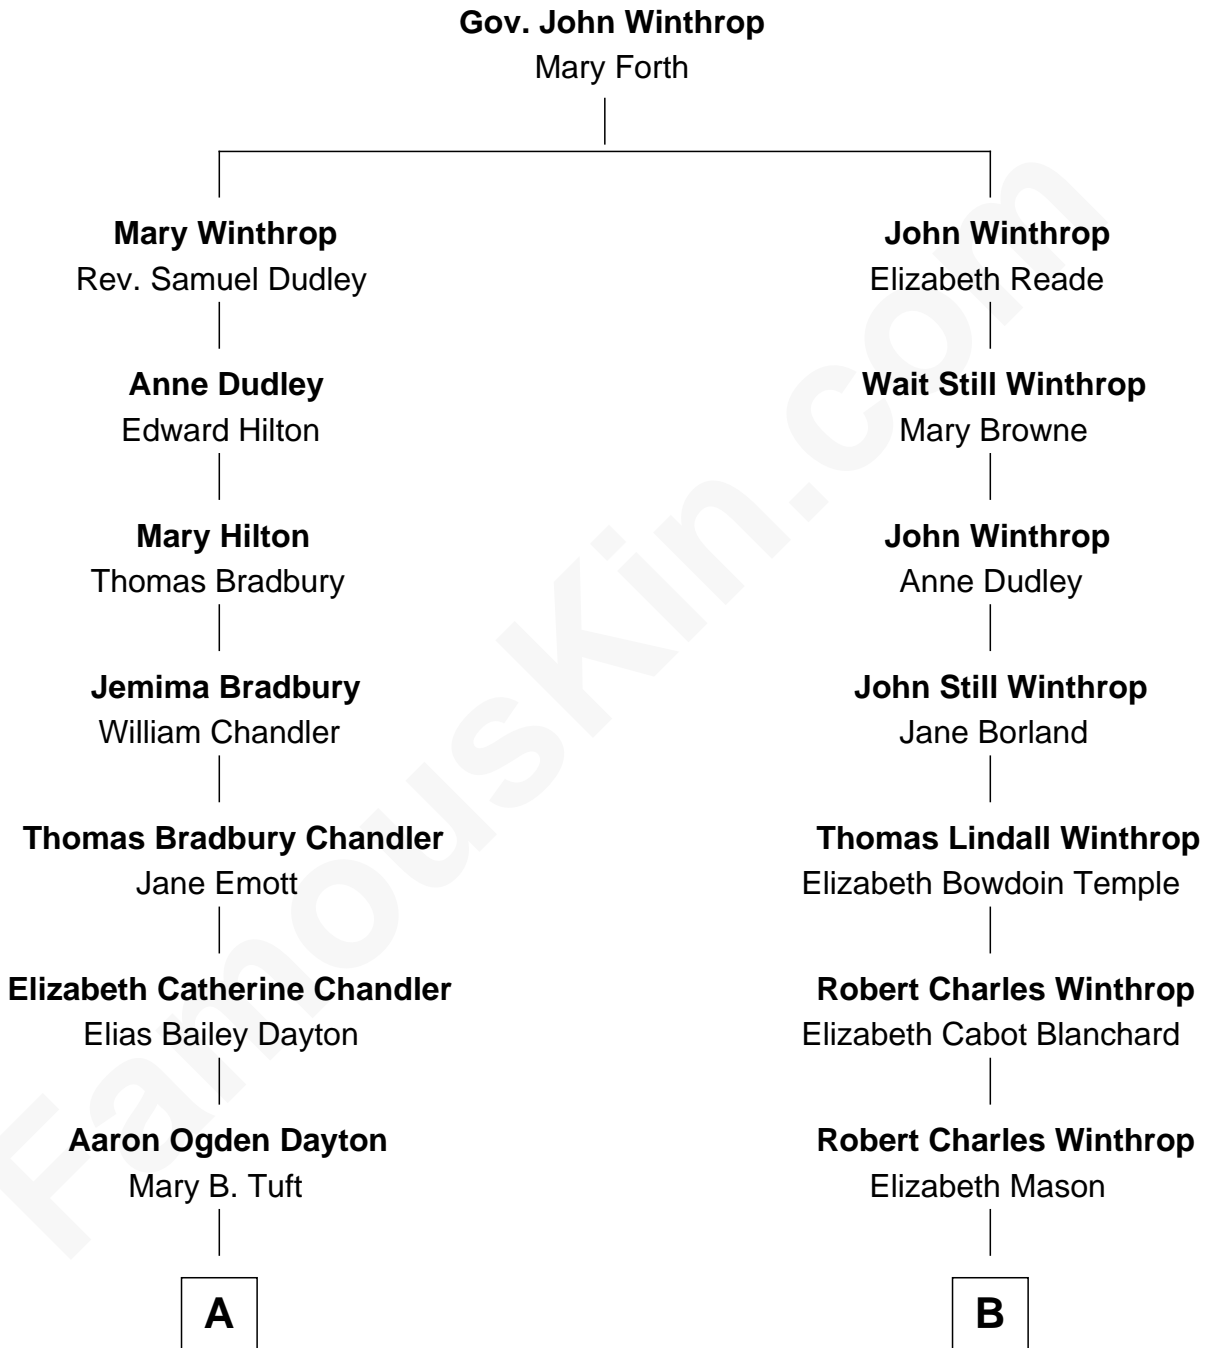

FamousKin.com
Relationship Chart of
Christopher Reeve
Movie Actor

9th cousin 2 times removed of
John Kerry
68th U.S. Secretary of State

A

Katherine Irving Dayton

Henry Baldwin

Margaretta Willis Baldwin

Augustus Henry Reeve

Richard Henry Reeve

Anne Conrad D'Olier

Franklin D'Olier Reeve

Barbara Pitney Lamb

Christopher Reeve

Movie Actor

B

Margaret Tyndal Winthrop

James Grant Forbes

Rosemary Isabel Forbes

Richard John Kerry

John Kerry

68th U.S. Secretary of State