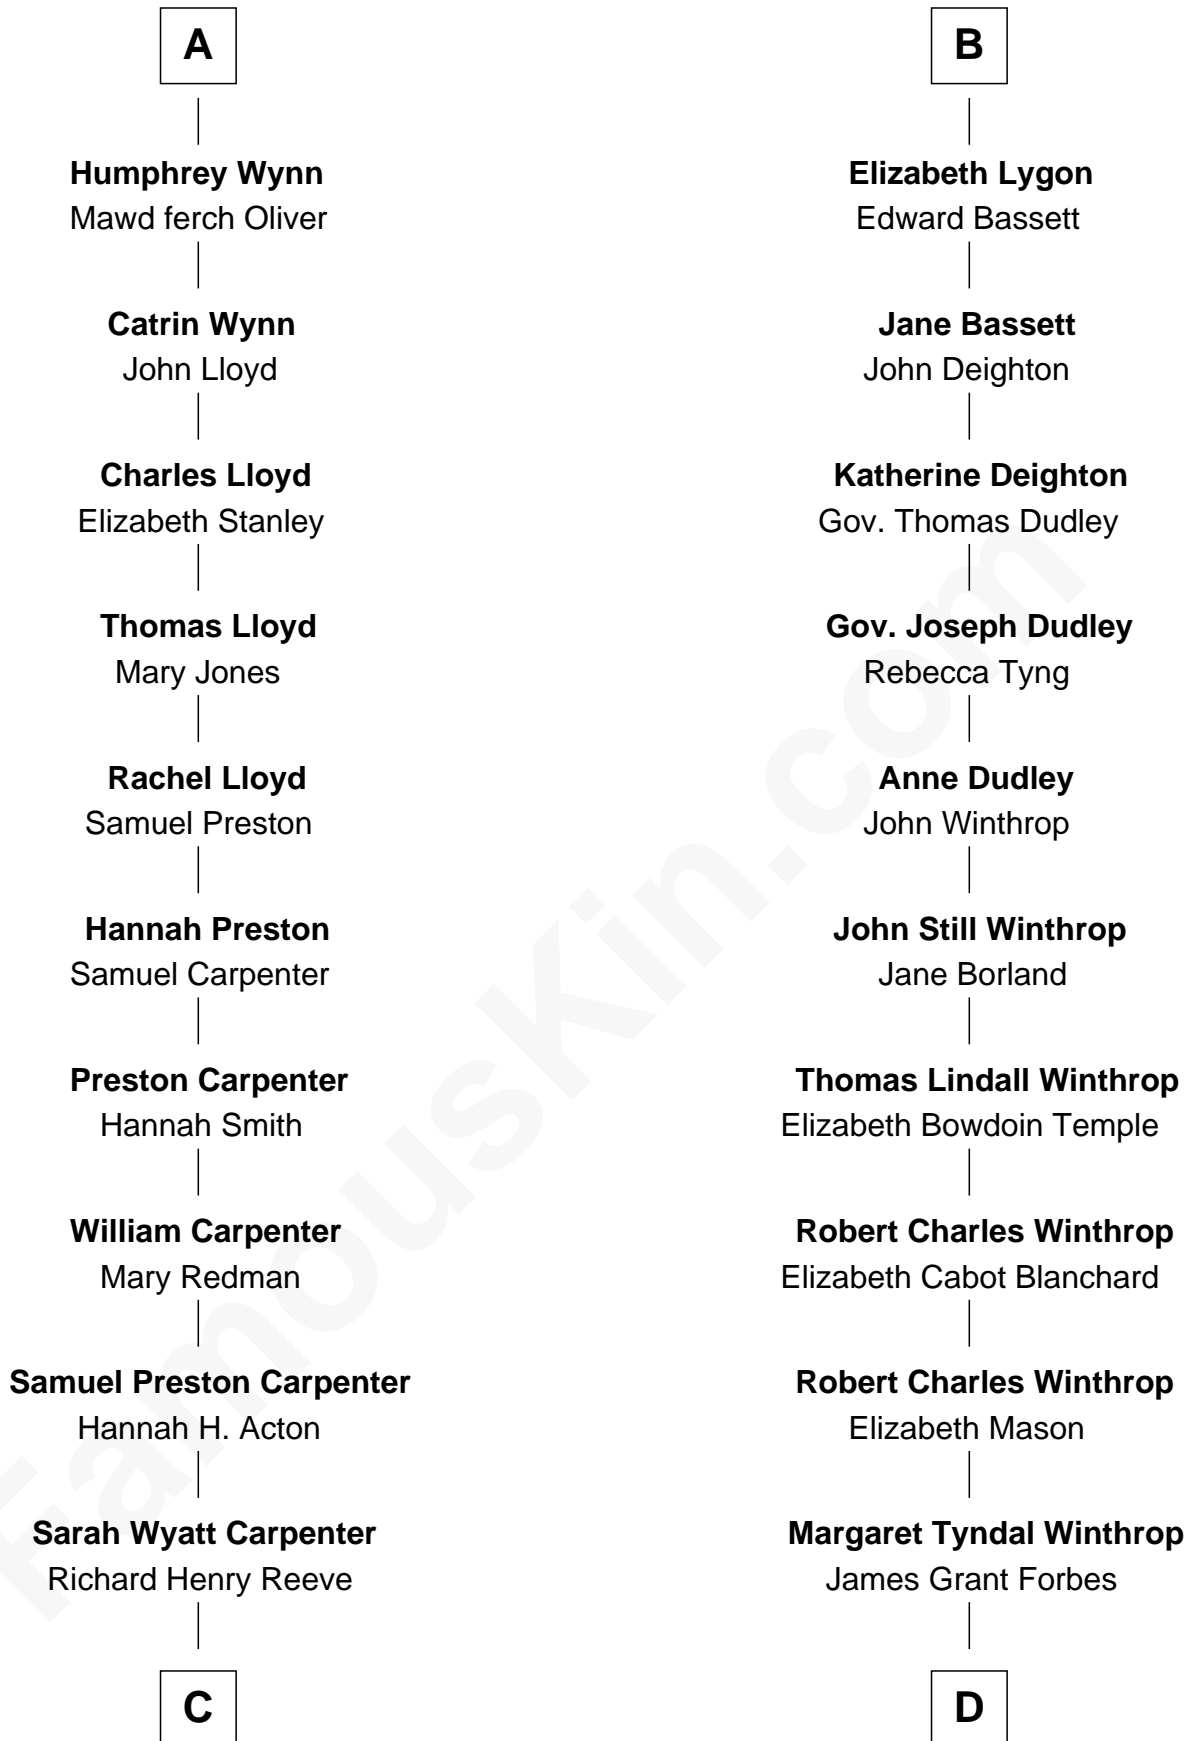

FamousKin.com
Relationship Chart of
Christopher Reeve
Movie Actor

18th cousin 2 times removed of
John Kerry
68th U.S. Secretary of State

C

Augustus Henry Reeve
Margaretta Willis Baldwin

Richard Henry Reeve
Anne Conrad D'Olier