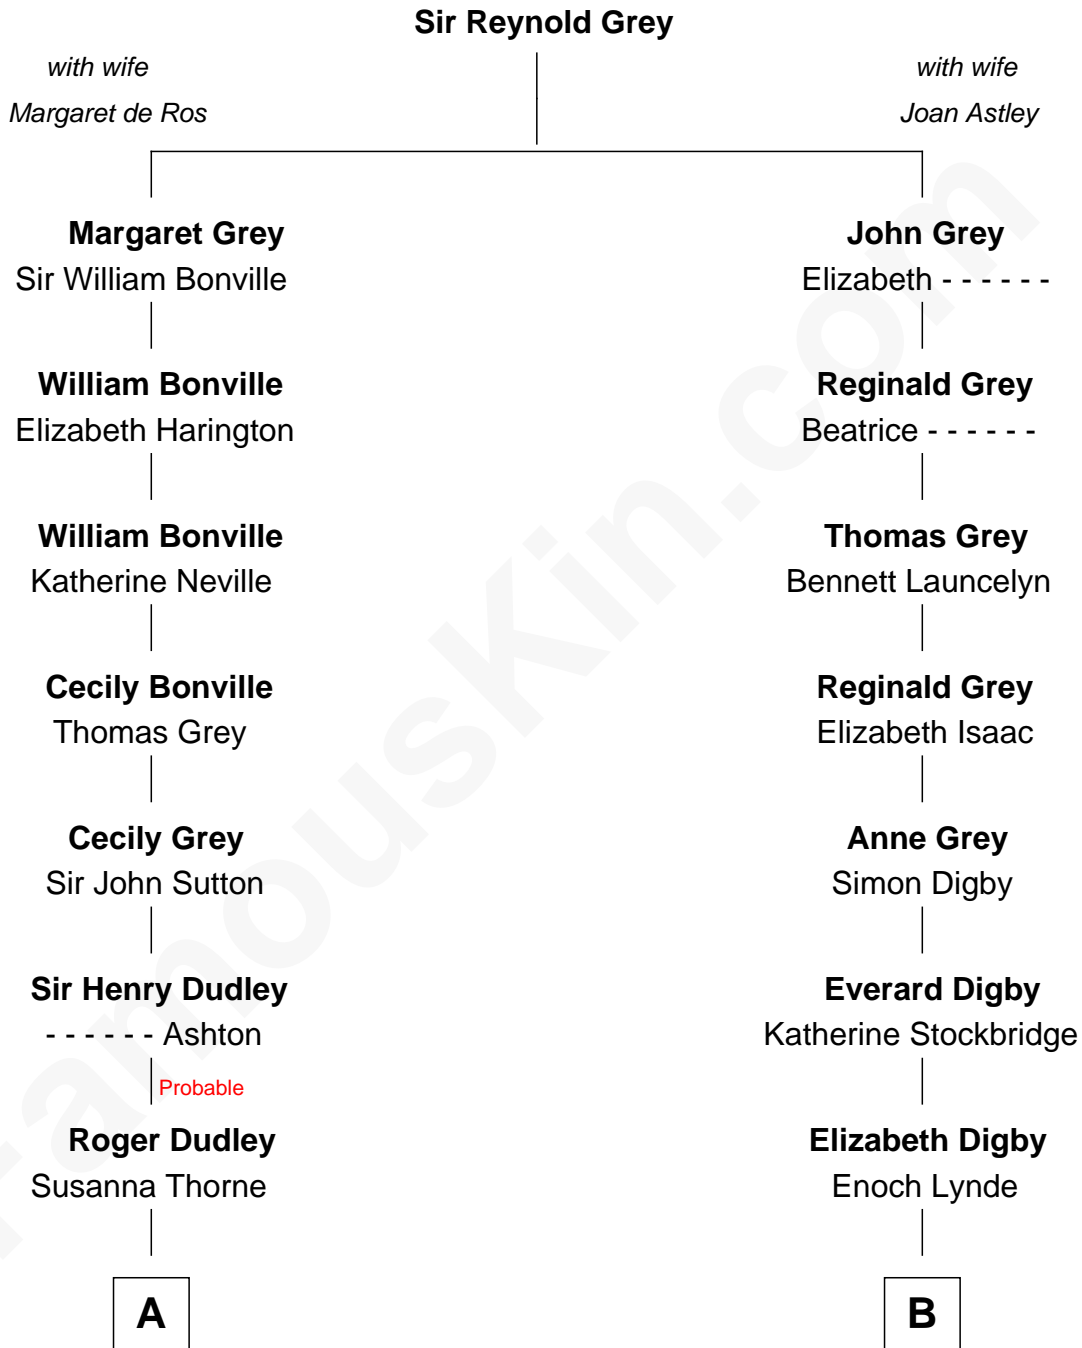

FamousKin.com
Relationship Chart of
Christopher Reeve
Movie Actor

10th cousin 9 times removed of
James Bowdoin
2nd Governor of Massachusetts

C

Richard Henry Reeve

Anne Conrad D'Olier

Franklin D'Olier Reeve