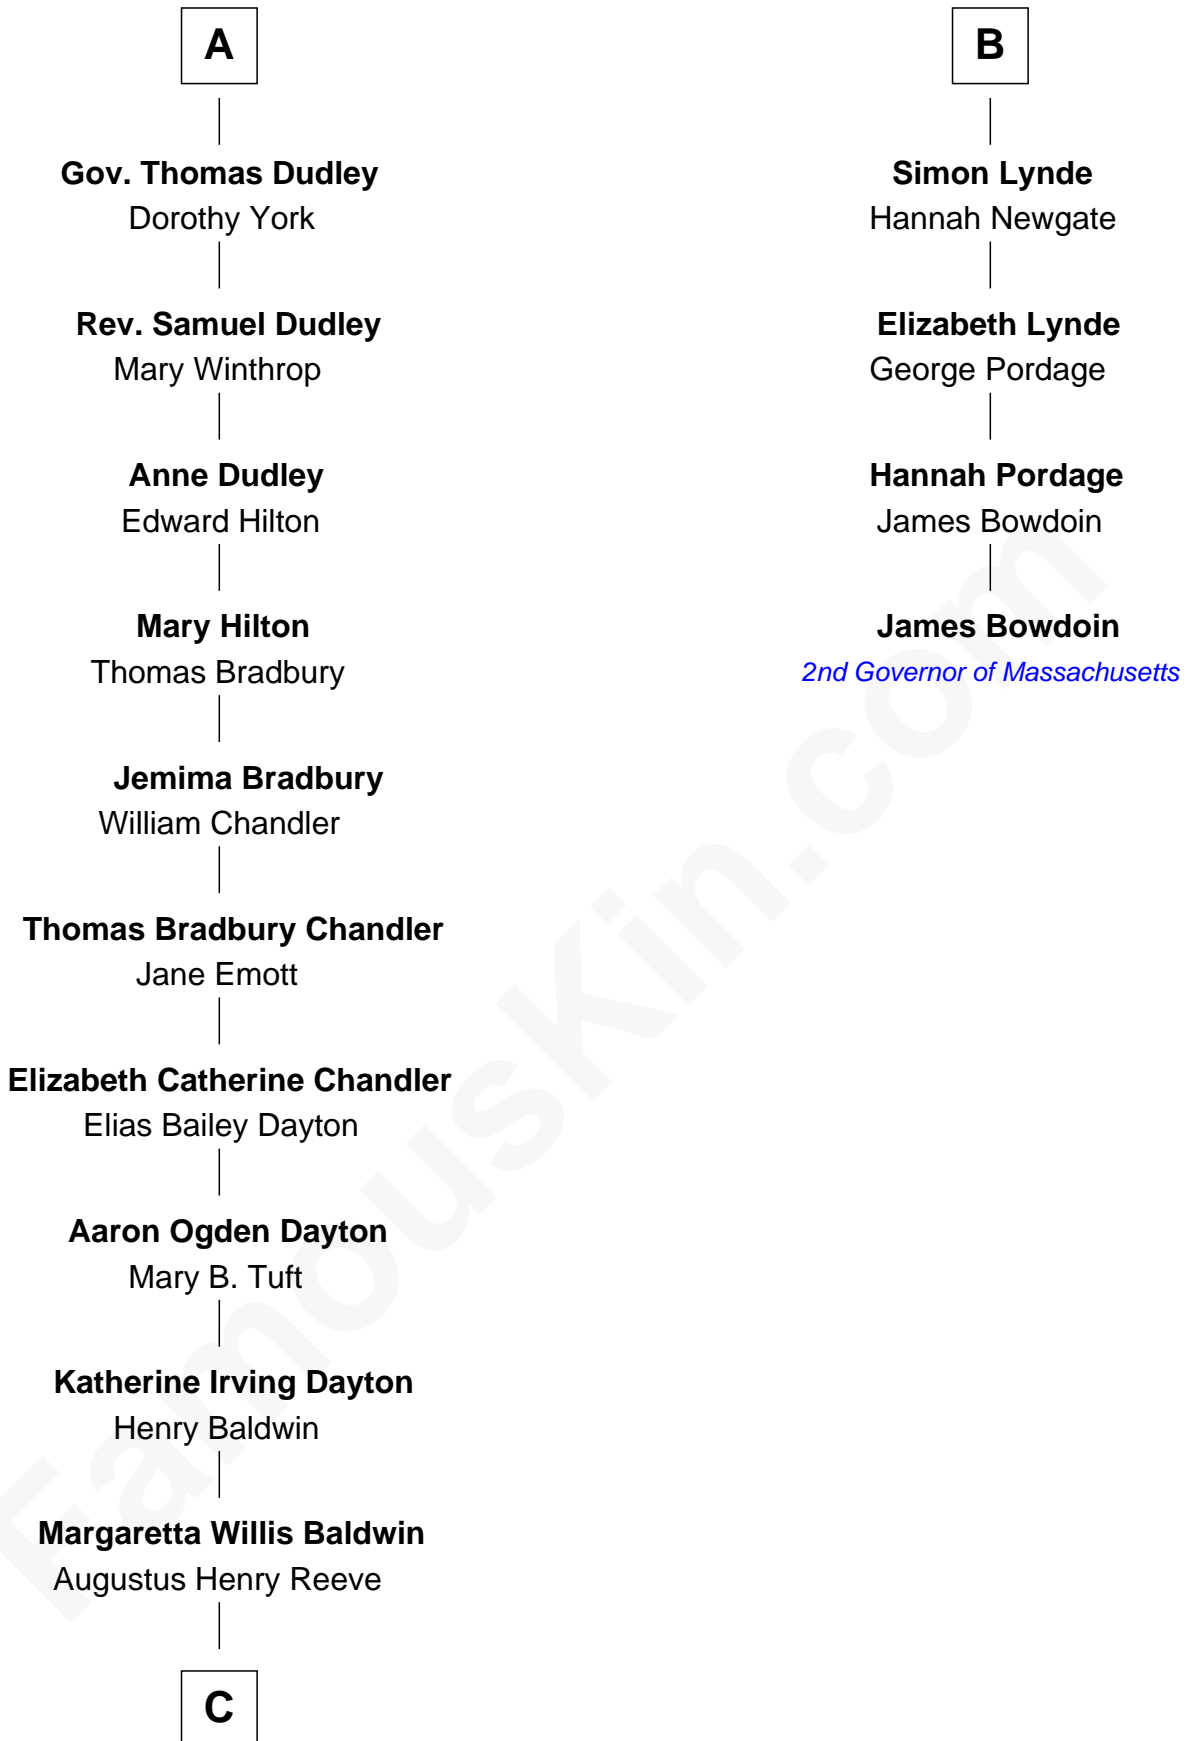

FamousKin.com
Relationship Chart of
Christopher Reeve
Movie Actor

10th cousin 9 times removed of
James Bowdoin
2nd Governor of Massachusetts

C

Richard Henry Reeve

Anne Conrad D'Olier

Franklin D'Olier Reeve

Barbara Pitney Lamb

Christopher Reeve

Movie Actor

FamousKin.com