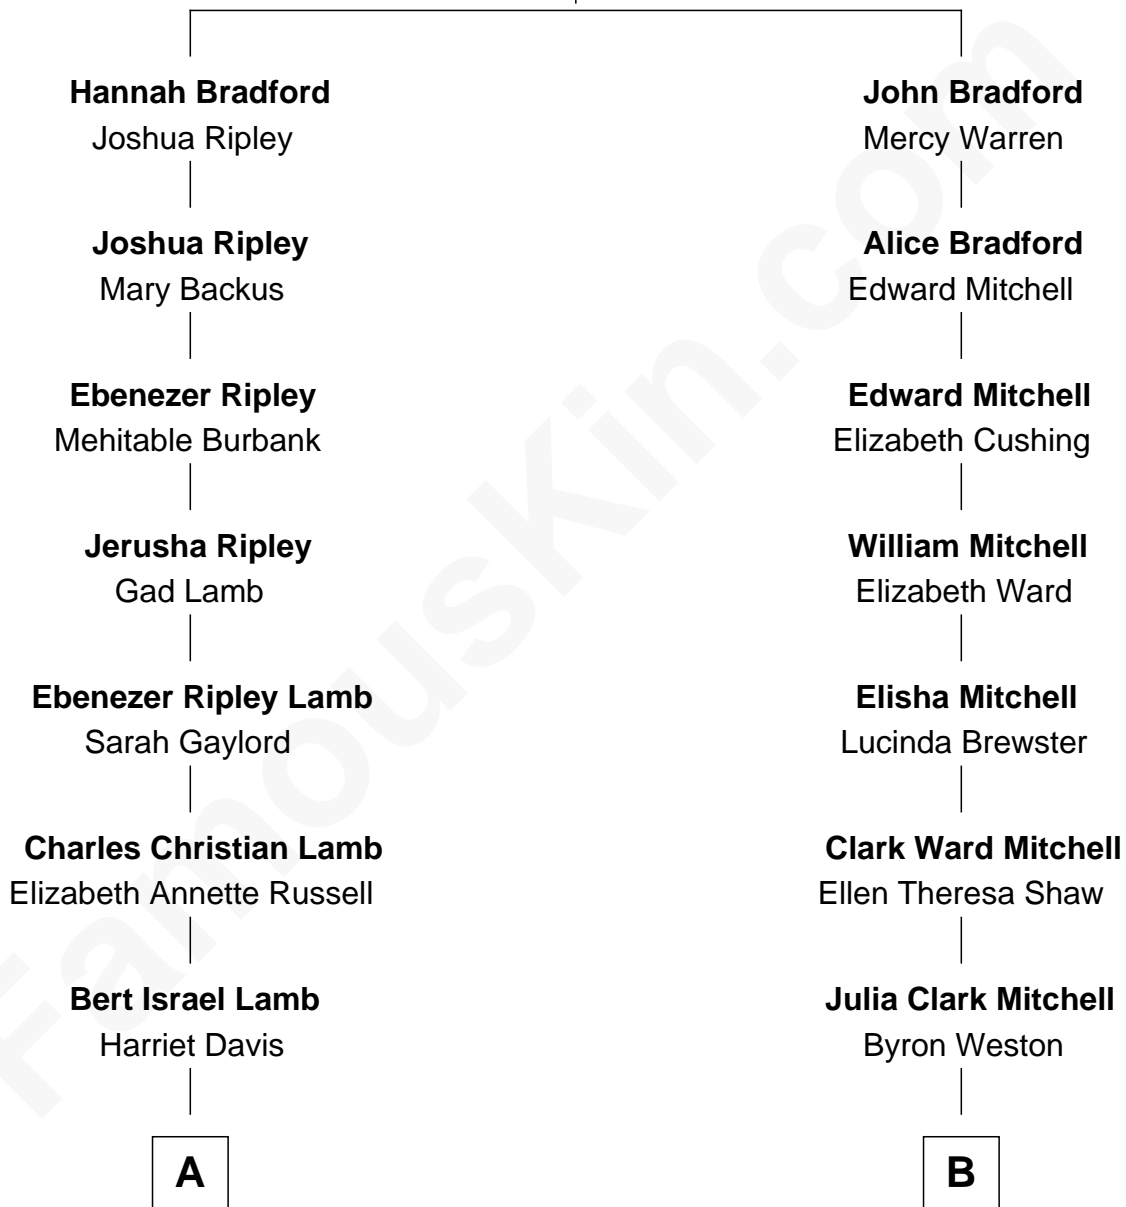

**FamousKin.com**  
**Relationship Chart of**  
**Christopher Reeve**  
*Movie Actor*

8th cousin 1 time removed of

**Julia Child**  
*American Chef, Author and TV Personality*

**William Bradford**  
 Alice Richards

**A**

**Horace Rand Lamb**  
Beatrice Louise Pitney

**Barbara Pitney Lamb**  
Franklin D'Olier Reeve

**Christopher Reeve**  
*Movie Actor*

**B**

**Julia Carolyn Weston**  
John McWilliams

**Julia Child**  
*Chef, Author and TV Personality*