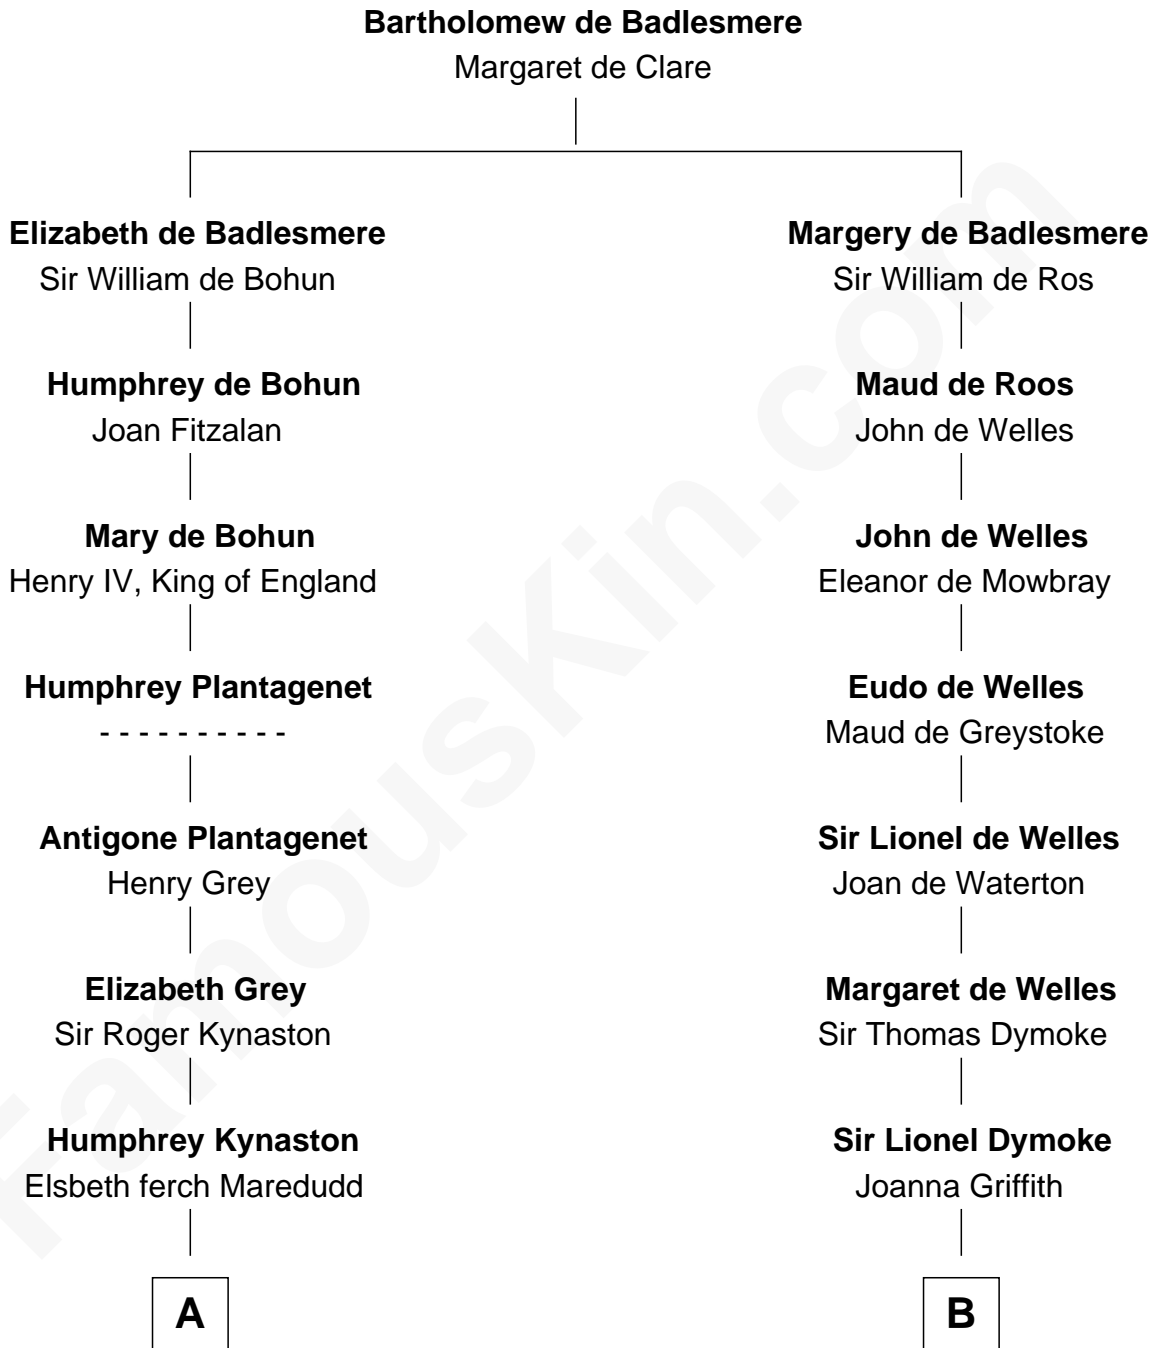

FamousKin.com

Relationship Chart of

Christopher Reeve

Movie Actor

21st cousin of

Lucille Ball

TV Actress - "I Love Lucy"

C

Sarah Wyatt Carpenter

Richard Henry Reeve

Augustus Henry Reeve

Margaretta Willis Baldwin

Richard Henry Reeve

Anne Conrad D'Olier

Franklin D'Olier Reeve

Barbara Pitney Lamb