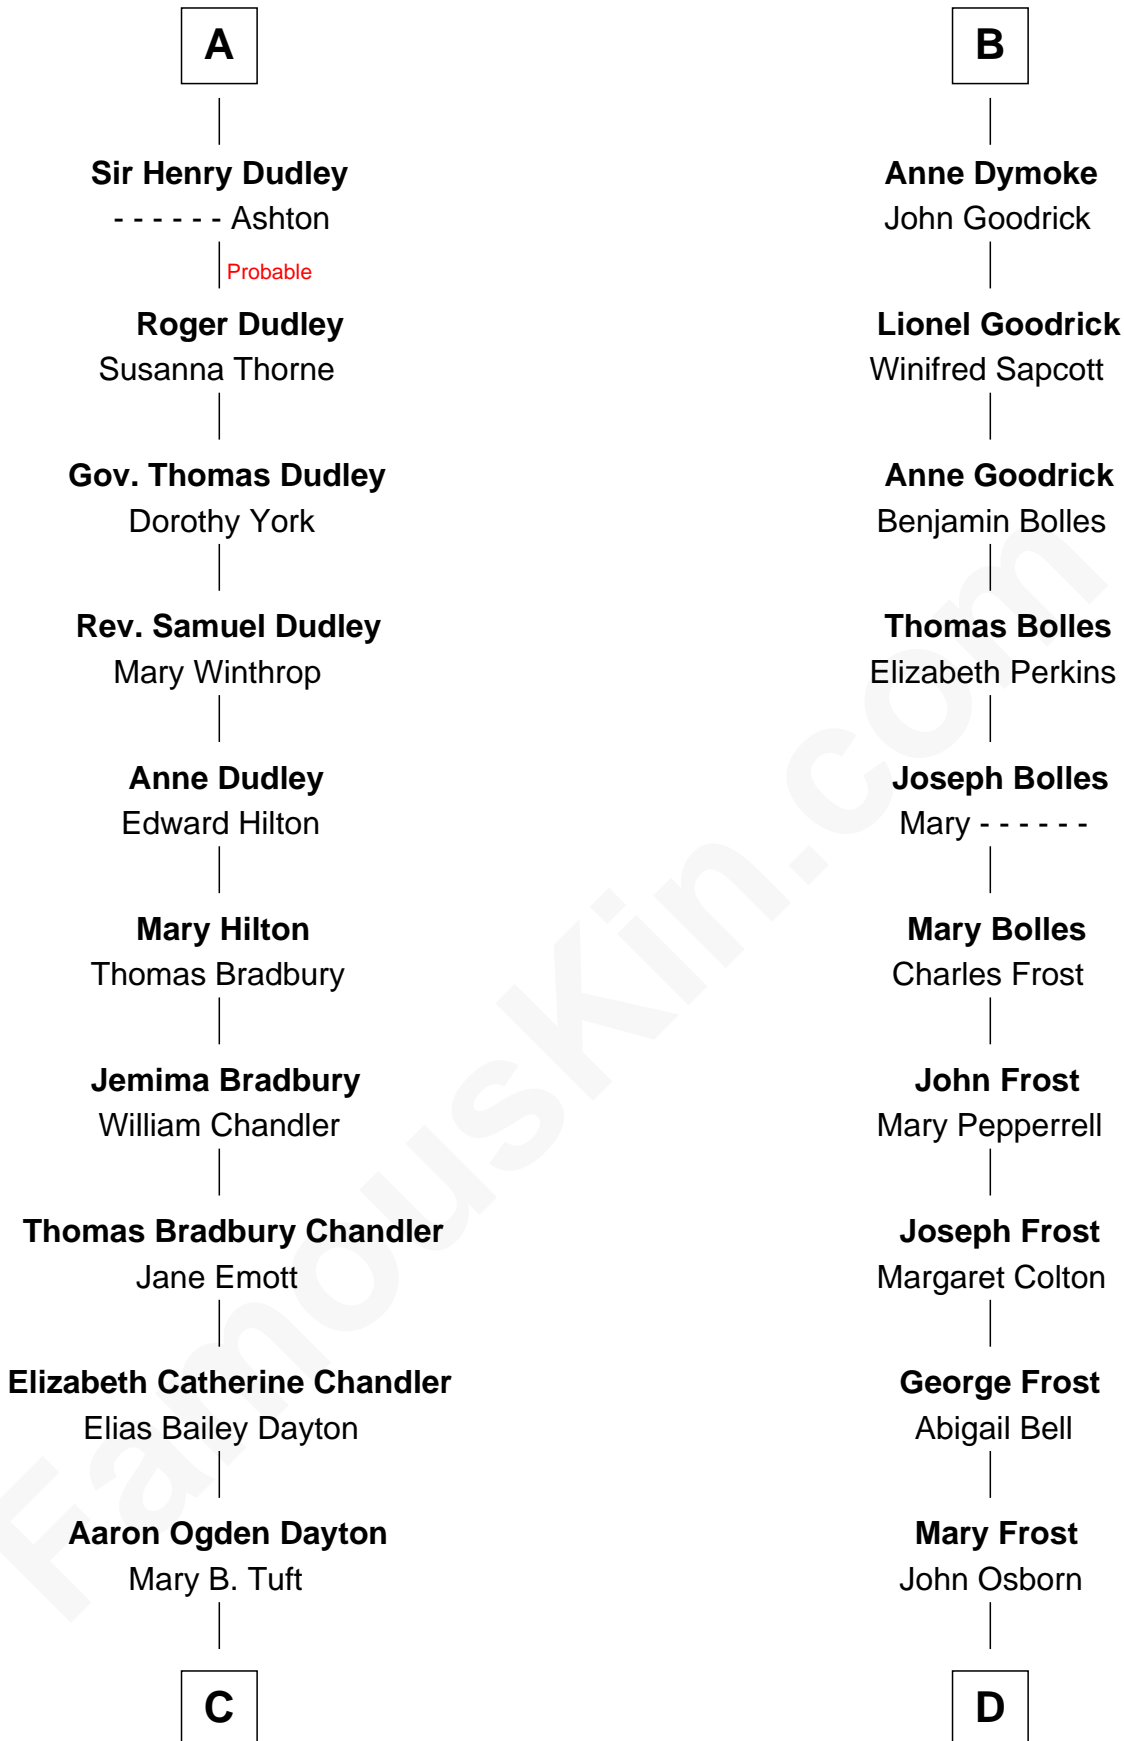

FamousKin.com

Relationship Chart of

Christopher Reeve

Movie Actor

21st cousin of

Lucille Ball

TV Actress - "I Love Lucy"

Sir Hugh I de Audley

Iseult de Mortimer

C

Katherine Irving Dayton

Henry Baldwin

Margaretta Willis Baldwin

Augustus Henry Reeve

Richard Henry Reeve

Anne Conrad D'Olier