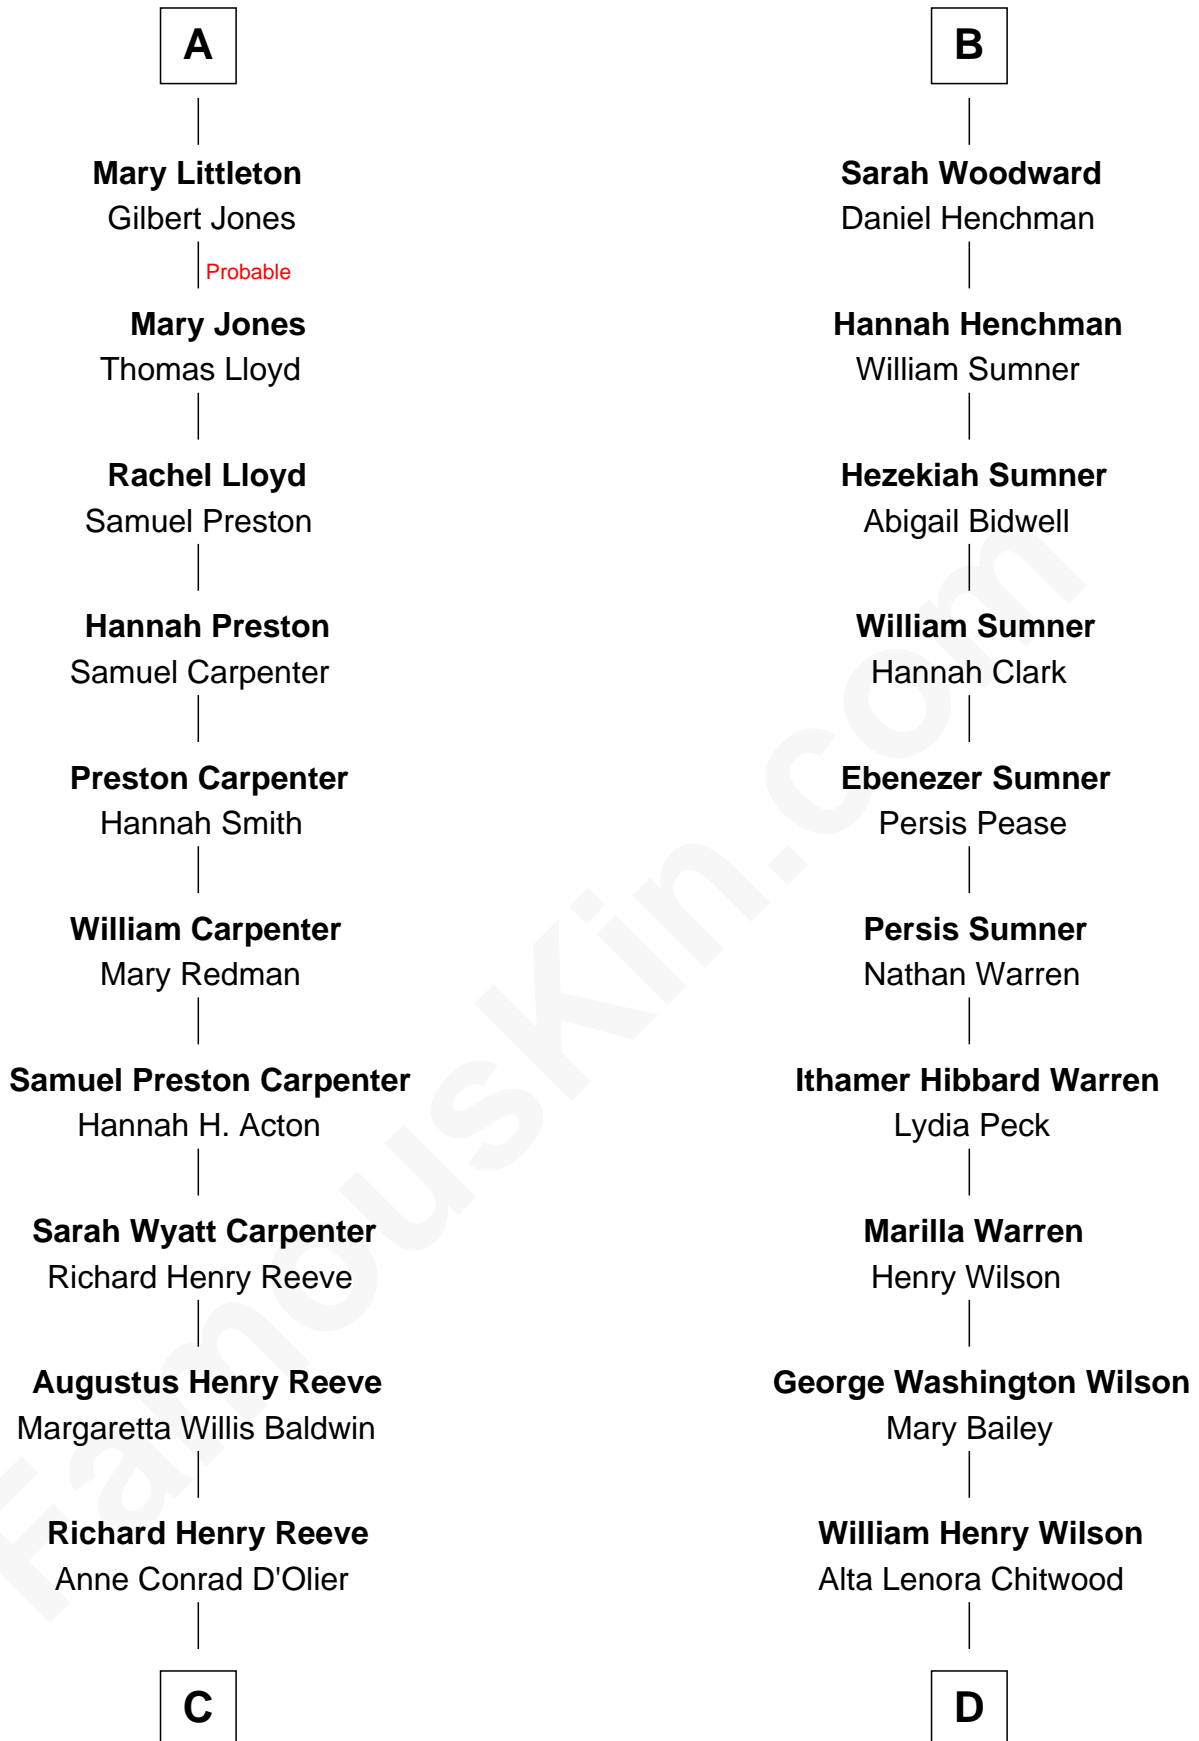

FamousKin.com
Relationship Chart of
Christopher Reeve
Movie Actor

18th cousin 1 time removed of
Brian Wilson
Co-Founder of The Beach Boys

C

Franklin D'Olier Reeve

Barbara Pitney Lamb

Christopher Reeve

Movie Actor