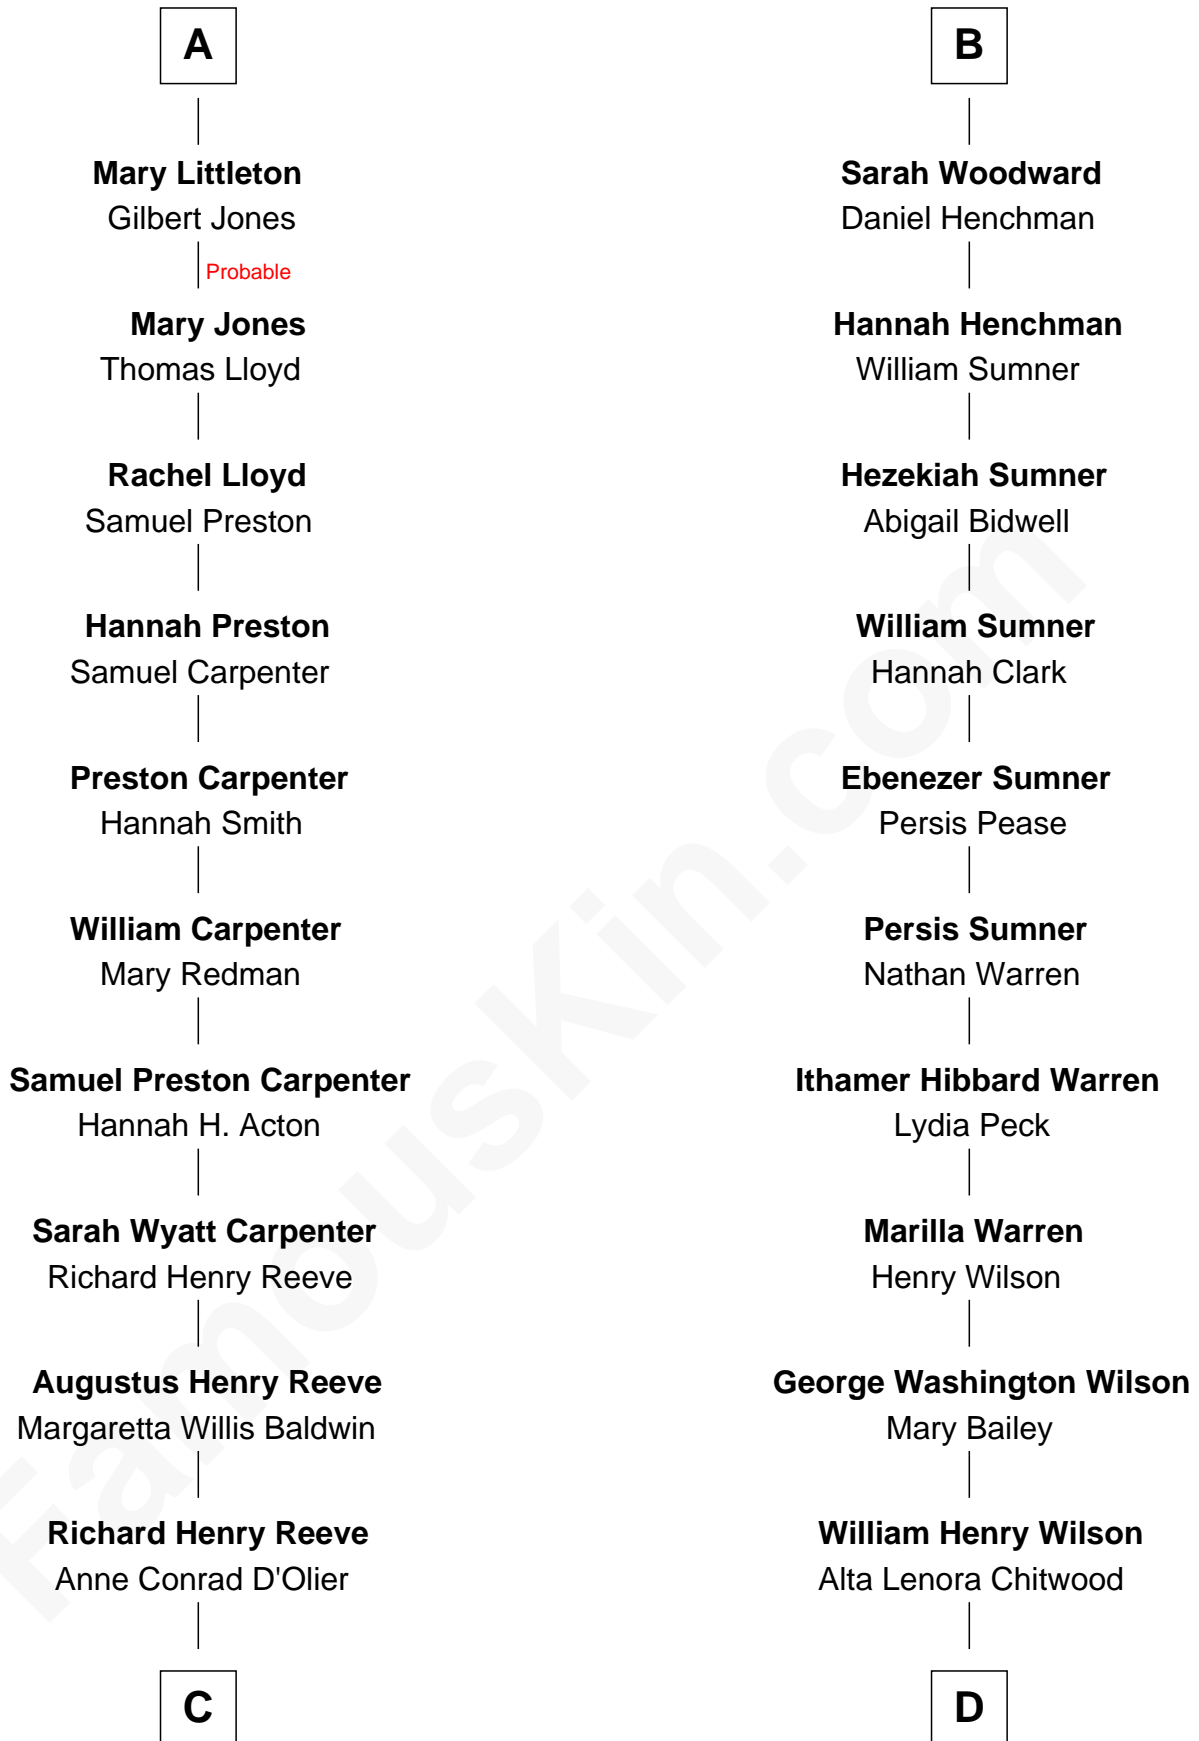

FamousKin.com
Relationship Chart of
Christopher Reeve
Movie Actor

18th cousin 1 time removed of
Carl Wilson
Co-Founder of The Beach Boys

C

Franklin D'Olier Reeve

Barbara Pitney Lamb

Christopher Reeve

Movie Actor

D

William Coral Wilson

Edith Sophia Sthole

Murray Gage Wilson

Audree Neva Korthof

Carl Wilson

Co-Founder of The Beach Boys