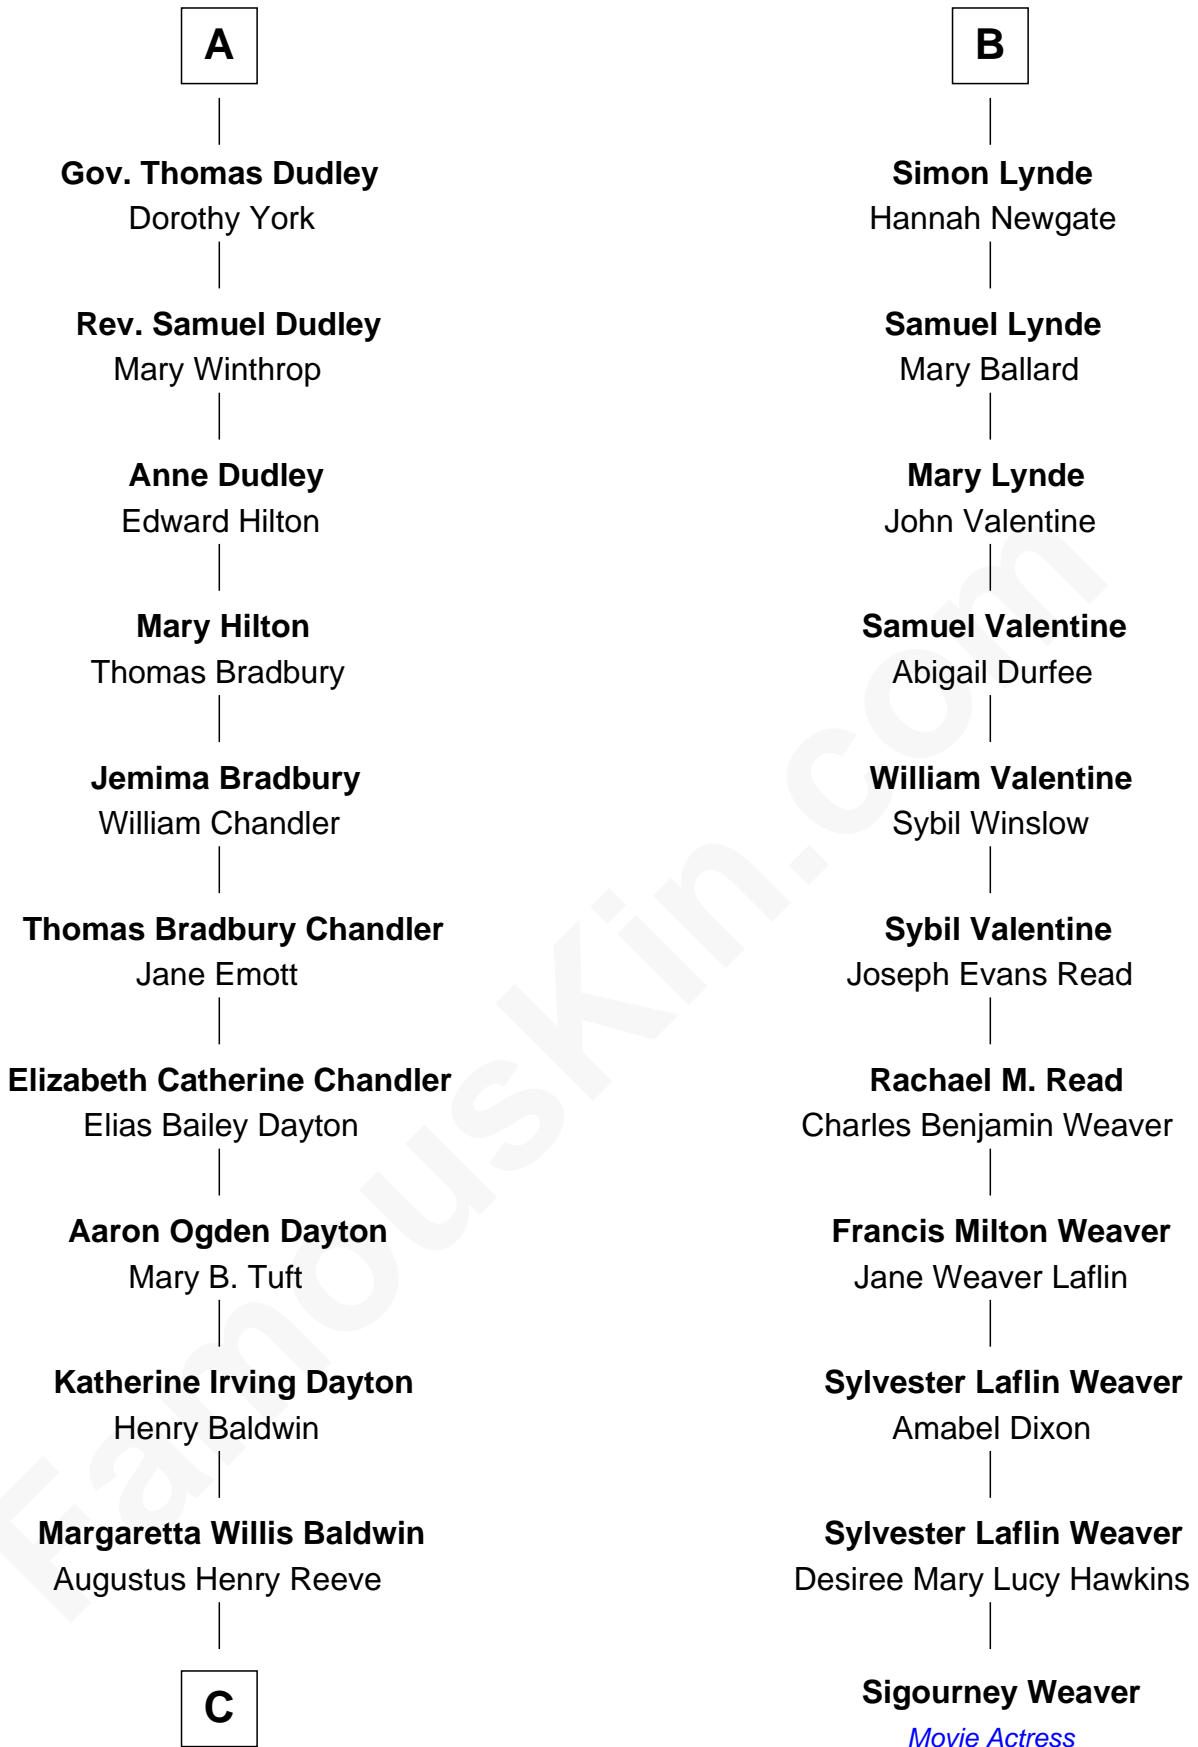

FamousKin.com
Relationship Chart of
Christopher Reeve
Movie Actor

17th cousin 2 times removed of
Sigourney Weaver
Movie Actress

C

Richard Henry Reeve

Anne Conrad D'Olier

Franklin D'Olier Reeve

Barbara Pitney Lamb