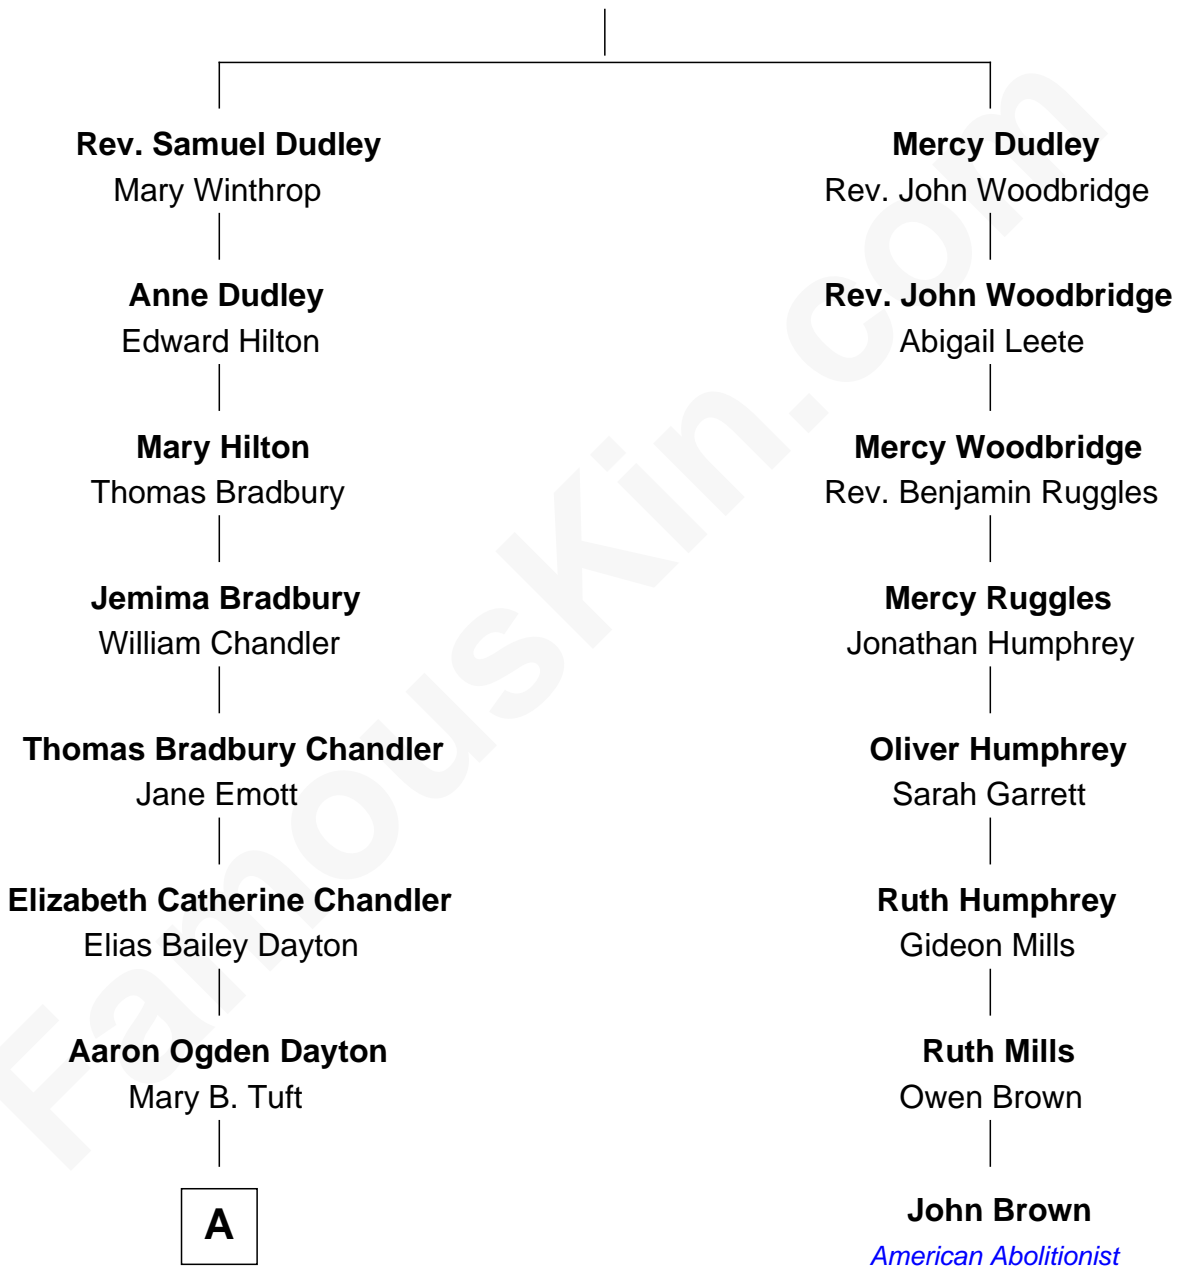

FamousKin.com
Relationship Chart of
Christopher Reeve
Movie Actor

7th cousin 4 times removed of

John Brown
American Abolitionist

Gov. Thomas Dudley
 Dorothy York

A

—
Katherine Irving Dayton

Henry Baldwin

—
Margaretta Willis Baldwin

Augustus Henry Reeve

—
Richard Henry Reeve

Anne Conrad D'Olier

—
Franklin D'Olier Reeve

Barbara Pitney Lamb

—
Christopher Reeve

Movie Actor