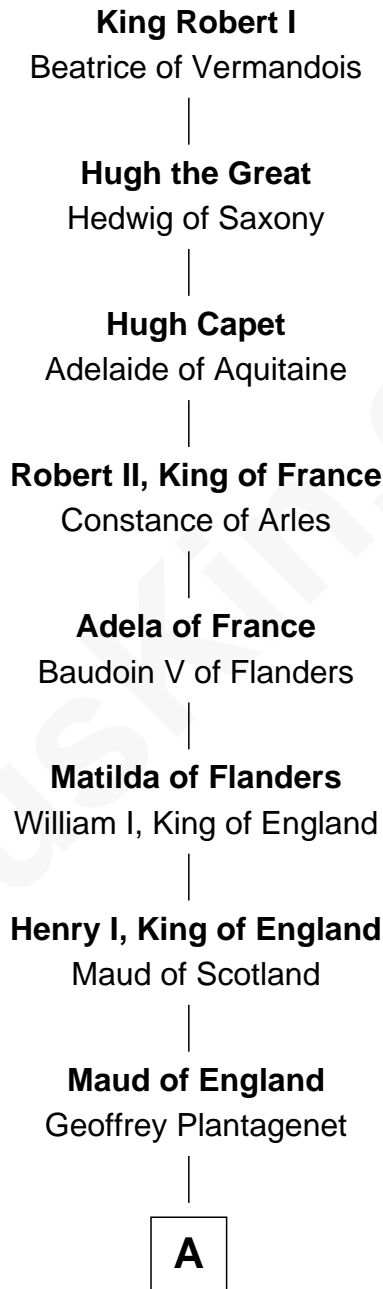

# FamousKin.com Relationship Chart of

**Christopher Reeve**

*Movie Actor*

32nd Great-grandson of

**King Robert I**

*King of France*

**A**

**Henry II, King of England**

Eleanor of Aquitaine

**John, King of England**

Isabelle of Angoulême

**Henry III, King of England**

Eleanor of Provence

**Edward I, King of England**

Eleanor of Castile

**Edward II, King of England**

Isabella of France

**Edward III, King of England**

Philippa of Hainault

**John of Gaunt**

Blanche of Lancaster

**Henry IV, King of England**

Mary de Bohun

**Humphrey Plantagenet**

.....

**Antigone Plantagenet**

Henry Grey

**B**

**B**

**Elizabeth Grey**

Sir Roger Kynaston

**Humphrey Kynaston**